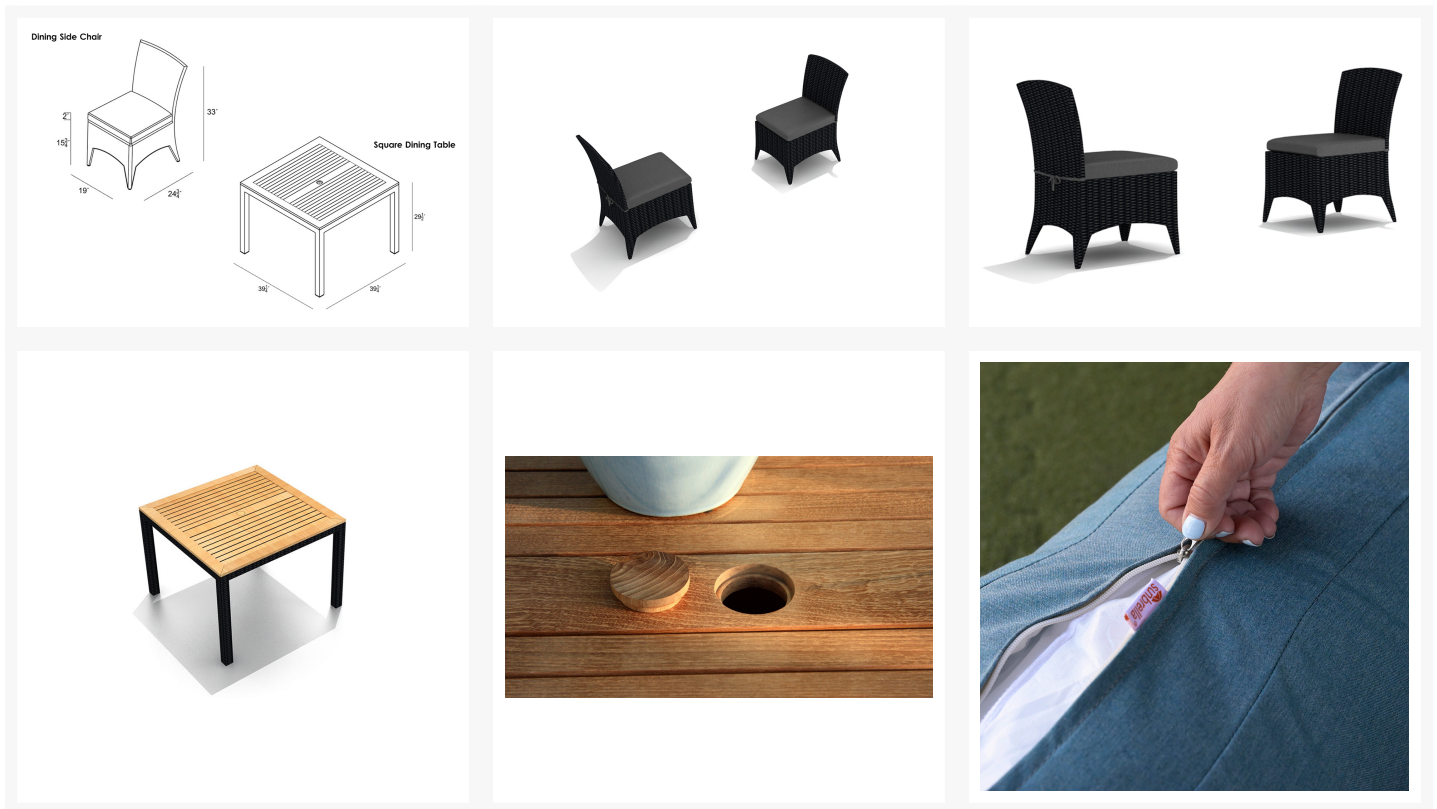

HARMONIA
LIVING

Arbor 5 Piece Dining Set - Canvas Charcoal HL-AR-CB-5DS-CC

Product Images

Description

Dine in comfort and style with the Arbor 5 Piece Square Dining Set by Harmonia Living. This collection's gently flared edges, teak highlights and dark wicker finish give it a unique visual appeal, while sturdy, all-weather construction ensures lasting performance across the seasons. The wicker is made with durable High-Density Polyethylene (HDPE) and finished in a beautifully textured Coffee Bean color, which gives it a natural feel. Its Grade A teak table top has been kiln-dried, removing excess moisture to ensure it will not crack or warp. This set's sturdy aluminum frames, double reinforced seats and fade resistant cushions are made to endure in any outdoor setting, rain or shine. If you wish to order this set through Harmonia Living's Quick Ship program, make sure to select a Quick Ship (QS) fabric before checkout! All cushions are made in the USA from Sunbrella, Outdura, and Revolution performance fabrics which carry a 5 year fade warranty. This set comes with 4 Dining Side Chairs and 1 Square 4-Seater Table, perfect for your patio or outdoor lounge.

Includes

- 1x Arbor 4-Seater Square Dining Table
- 4x Arbor Dining Side Chairs

Dimensions

- Dining Table: 39.25"W x 39.25"D x 29.5"H (45lbs.)
- Under Table Height: 26.5
- Dining Chair: 19"W x 24.75"D x 33"H (12lbs.)
- Seat Height (No Cushion): 16.25
- Seat Height (With Cushion): 19
- Back Height (Seat to Top): 17.25