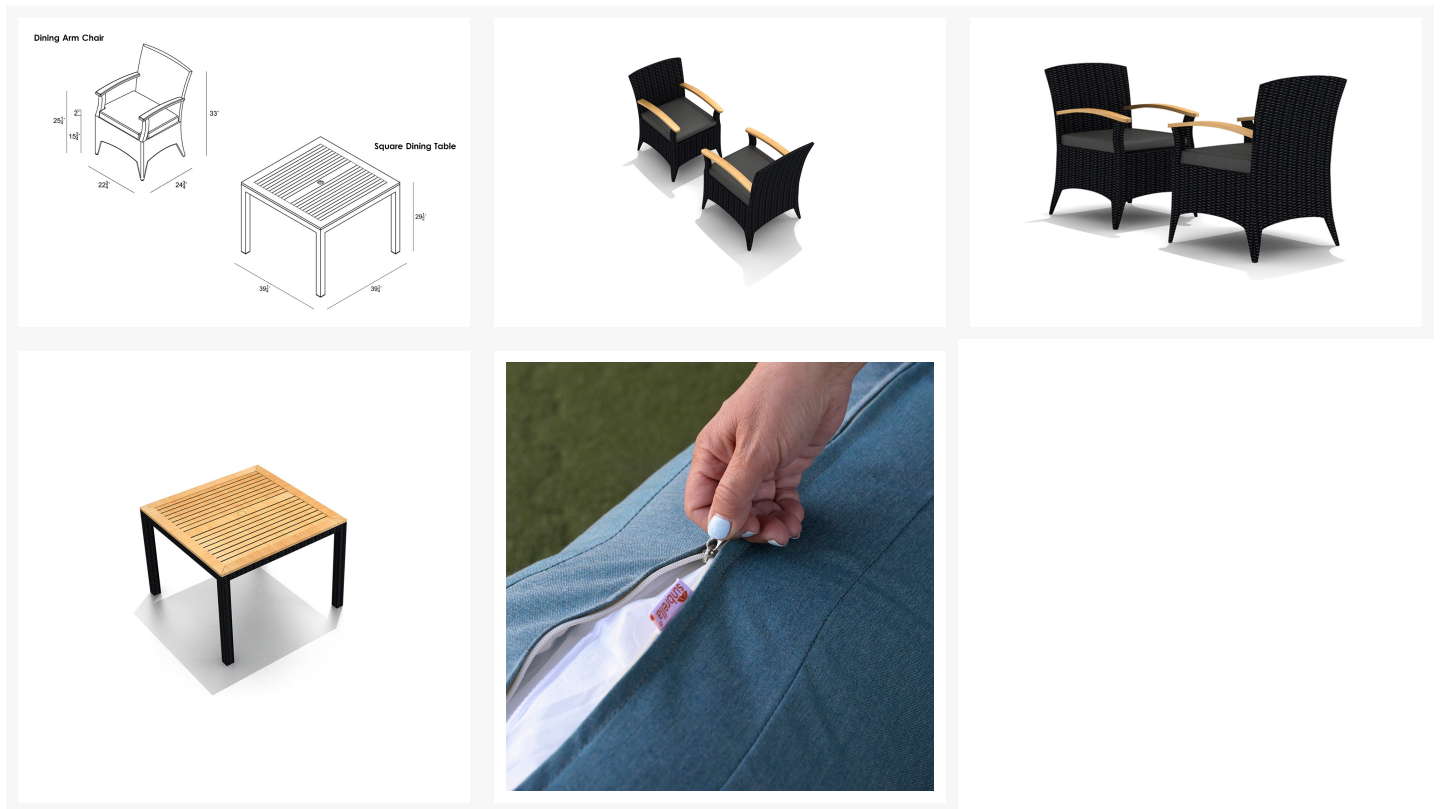

## Description

Dine in comfort and style with the Arbor 5 Piece Arm Square Dining Set by Harmonia Living. This collection's gently flared edges, teak highlights and dark wicker finish give it a unique visual appeal, while sturdy, all-weather construction ensures lasting performance across the seasons. The wicker is made with durable High-Density Polyethylene (HDPE) and finished in a beautifully textured Coffee Bean color, which gives it a natural feel. Its Grade A teak arms and table top have been kiln-dried, removing excess moisture to ensure they will not crack or warp. This set's sturdy aluminum frames, double reinforced seats and fade resistant cushions are made to endure in any outdoor setting, rain or shine. If you wish to order this set through Harmonia Living's Quick Ship program, make sure to select a Quick Ship (QS) fabric before checkout! All cushions are made in the USA from Sunbrella, Outdura, and Revolution performance fabrics which carry a 5 year fade warranty. This set comes with 4 Dining Arm Chairs and 1 Square 4-Seater Table, perfect for your patio or outdoor lounge.