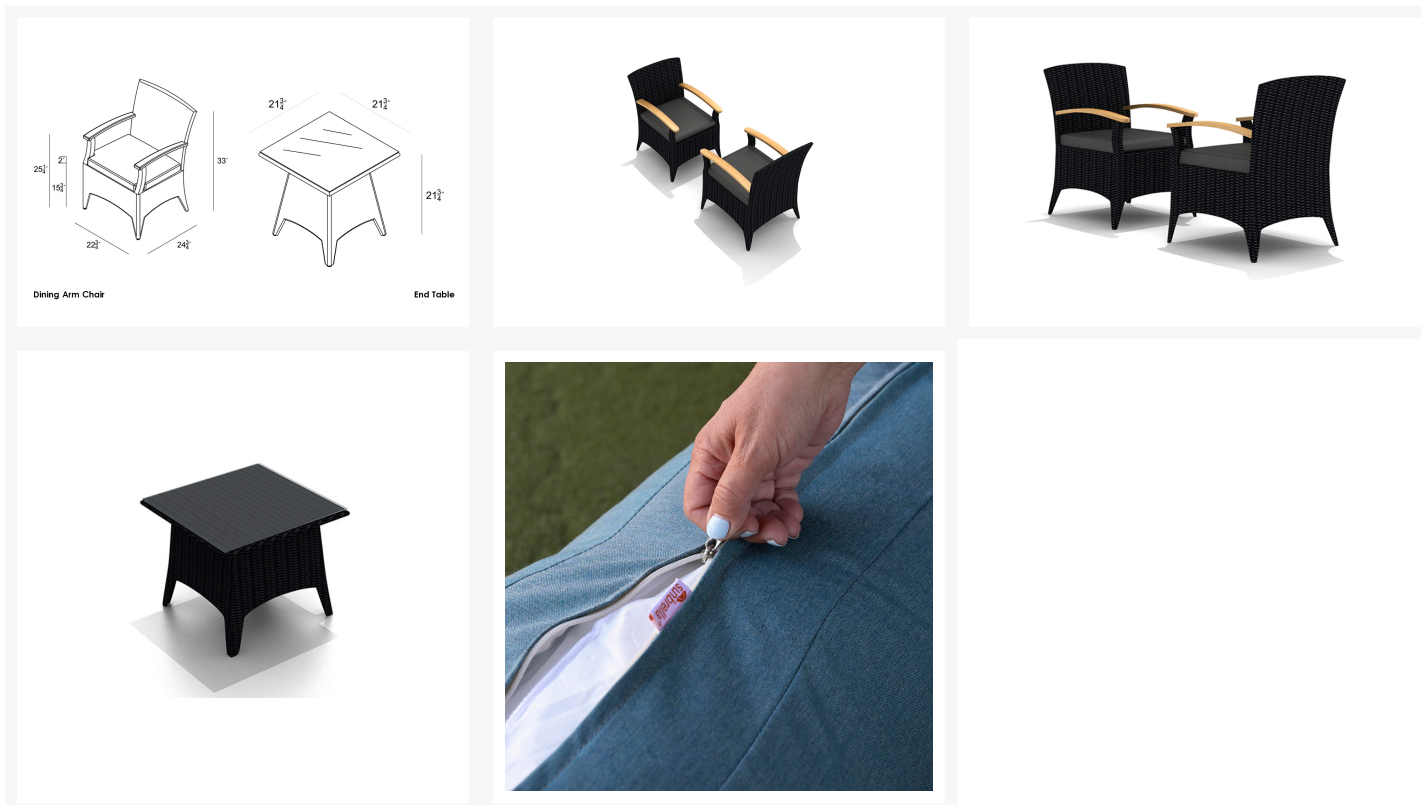

## Description

Create a cozy lounging space outdoors with the Arbor 3 Piece Chat Set by Harmonia Living. This collection's gently flared edges, teak highlights and dark wicker finish give it a unique visual appeal, while sturdy, all-weather construction ensures lasting performance across the seasons. The wicker is made with durable High-Density Polyethylene (HDPE) and finished in a beautifully textured Coffee Bean color, which gives it a natural feel. Its Grade A teak arms have been kiln-dried, removing excess moisture to ensure they will not crack or warp. This set's sturdy aluminum frames, double reinforced seats and fade resistant cushions are made to endure in any outdoor setting, rain or shine. The end table is topped with extra strong tempered glass, a finishing touch that is ideal for frequent use. If you wish to order this set through Harmonia Living's Quick Ship program, make sure to select a Quick Ship (QS) fabric before checkout! All cushions are made in the USA from Sunbrella, Outdura, and Revolution performance fabrics which carry a 5 year fade warranty. This set comes with 2 Dining Arm Chairs and 1 Square End Table, perfect for your patio or outdoor lounge.

# Features

- High-Density Polyethylene (HDPE) Wicker (Coffee Bean Finish) is all-weather, recyclable and resistant to fading or cracking.
- Thick gauge, powder-coated aluminum frames are lightweight, durable and corrosion resistant.
- Seat frames are double reinforced for lasting durability.
- Cushions are made in the USA with quick-drying Polyurethane foam and wrapped in Dacron, which wicks away moisture.
- Available in Sunbrella, Outdura and Revolution performance fabrics, which are distinctive, fade resistant and easy to clean.
- Grade A teak arms are extra durable, resistant to light, heat, moisture and pests.
- Includes plastic feet glides to help protect your deck or patio.
- No assembly required.