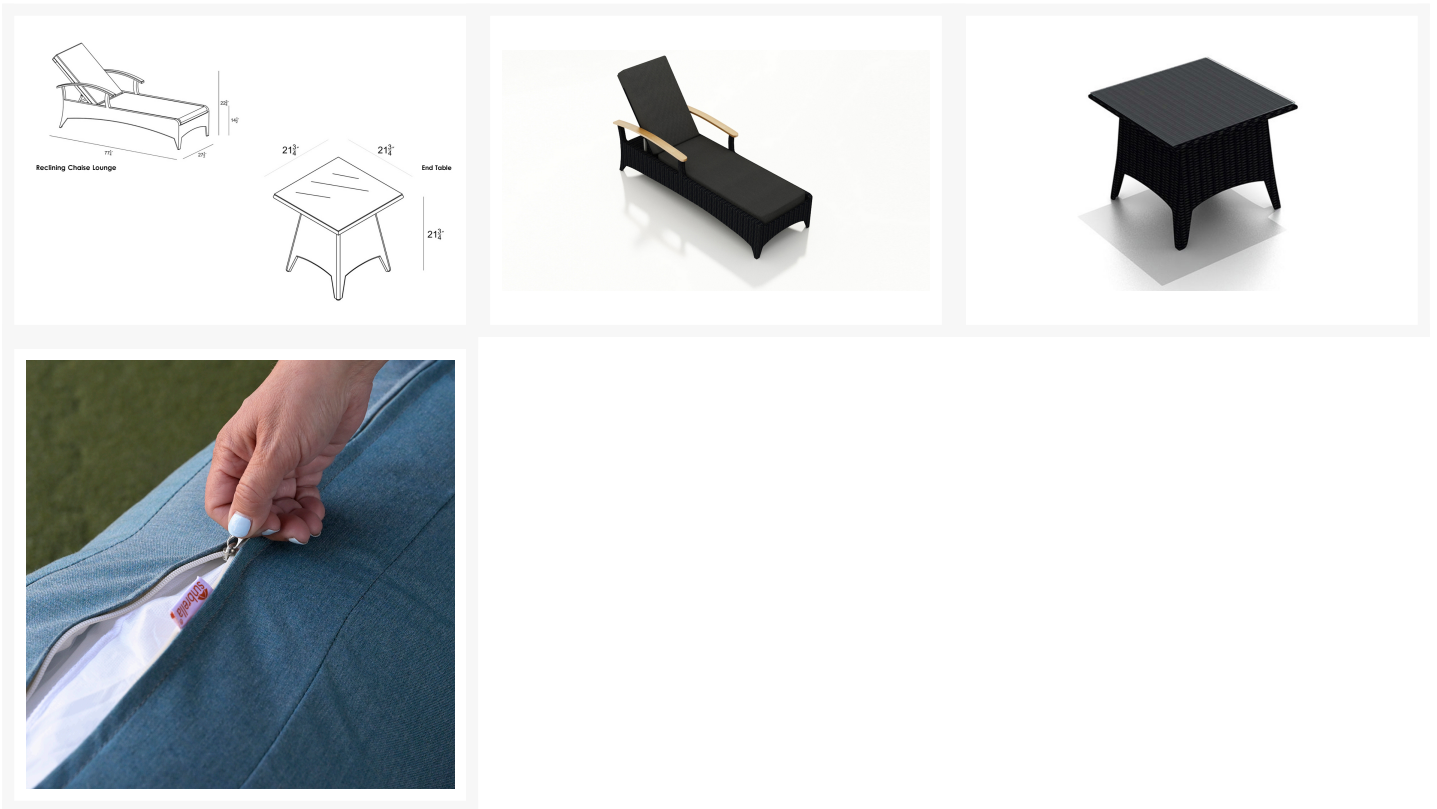

HARMONIA
LIVING

Arbor 3 Piece Chaise Lounge Set - Canvas Charcoal HL-AR-CB-3RCLS-CC

Product Images

Description

Create your ideal poolside or mountain view deck with the Arbor 3 Piece Chaise Lounge Set by Harmonia Living. This collection's gently flared edges, teak highlights and dark wicker finish give it a unique visual appeal, while sturdy, all-weather construction ensures lasting performance across the seasons. The wicker is made with durable High-Density Polyethylene (HDPE) and finished in a beautifully textured Coffee Bean color, which gives it a natural feel. Its Grade A teak arms have been kiln-dried, removing excess moisture to ensure they will not crack or warp. This set's sturdy aluminum frames, triple reinforced seats and fade resistant cushions are made to endure in any outdoor setting, rain or shine. The end table is topped with extra strong tempered glass, a finishing touch that is ideal for frequent use. The back reclines fully up and down, allowing you to adjust it to your maximum comfort level. If you wish to order this set through Harmonia Living's Quick Ship program, make sure to select a Quick Ship (QS) fabric before checkout! All cushions are made in the USA from Sunbrella, Outdura, and Revolution performance fabrics which carry a 5 year fade warranty. This set comes with 2 Chaise Lounges and 1 Square End Table, perfect for your patio or outdoor lounge.