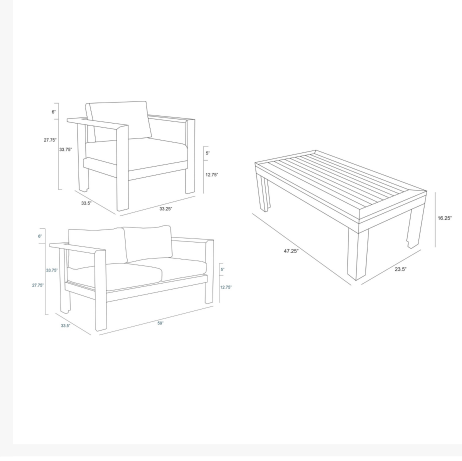

HARMONIA
LIVING

Ando 4 Piece Sofa Set - Canvas Charcoal HL-ANDO-TK-4SS-CC

Product Images

Description

The 4 Piece Ando Sofa Set by Harmonia Living will bring stylish comfort and relaxation to your favorite outdoor setting. Crafted from sustainably harvested teak, this line of outdoor furniture will perform well in any climate, rain or shine. The simple, modern elegance of its boxed arms and its gently aged appearance will create a warm, natural feel in any outdoor setting. All-weather, fade resistant cushions provide even more comfort and are designed to endure the elements. If you wish to order this set through Harmonia Living's Quick Ship program, make sure to select a Quick Ship (QS) fabric before checkout! All cushions are made in the USA from Sunbrella, Outdura, and Revolution performance fabrics which carry a 5 year fade warranty. This set comes with 1 Loveseat, 1 Club Chair, 1 Sofa and 1 Coffee Table, perfect for your patio or outdoor lounge.

Includes

- 1x Ando Club Chair
- 1x Ando Loveseat
- 1x Ando Sofa
- 1x Ando Rectangular Coffee Table

Dimensions

- Club Chair: 33.25"W x 33.5"D x 33.75"H (37lbs.)
- Seat Height (No Cushion): 12.75
- Seat Height (With Cushion): 18.25
- Back Height (Seat to Top): 15
- Arm Height: 27.75
- Loveseat: 59"W x 33.5"D x 33.75"H (54lbs.)
- Seat Height (No Cushion): 12.75
- Seat Height (With Cushion): 18.25
- Back Height (Seat to Top): 15
- Arm Height: 27.75
- Sofa: 83.5"W x 33.5"D x 33.75"H (71lbs.)
- Seat Height (No Cushion): 12.75
- Seat Height (With Cushion): 18.25
- Back Height (Seat to Top): 15
- Arm Height: 27.75
- Coffee Table: 47.25"W x 23.5"D x 16.25"H (60lbs.)