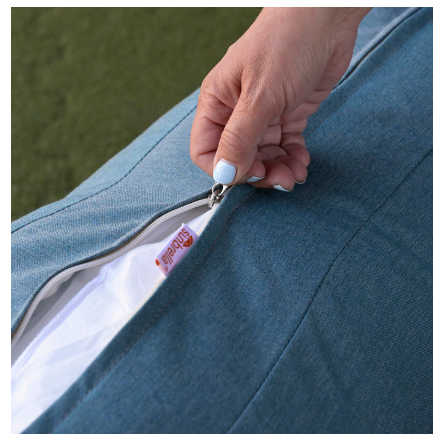

HARMONIA
LIVING

Ando 4 Piece Club Chair Set - Heather Beige HL-ANDO-TK-4CCS-HB

Product Images

Description

The 4 Piece Ando Club Chair Set by Harmonia Living will bring stylish comfort and relaxation to your favorite outdoor setting. Crafted from sustainably harvested teak, this line of outdoor furniture will perform well in any climate, rain or shine. The simple, modern elegance of its boxed arms and its gently aged appearance will create a warm, natural feel in any outdoor setting. All-weather, fade resistant cushions provide even more comfort and are designed to endure the elements. If you wish to order this set through Harmonia Living's Quick Ship program, make sure to select a Quick Ship (QS) fabric before checkout! All cushions are made in the USA from Sunbrella, Outdura, and Revolution performance fabrics which carry a 5 year fade warranty. This set comes with 1 Sofa, 2 Club Chairs and 1 Coffee Table, perfect for your patio or outdoor lounge.

Features

- Chair frames and table made from sustainable, Grade A plantation-harvested teak.
- Teak is extra durable; resistant to light, heat, moisture and pests.
- Cushions are made in the USA with quick-drying Polyurethane foam and wrapped in Dacron, which wicks away moisture.
- Available in Sunbrella, Outdura and Revolution performance fabrics, which are distinctive, fade resistant and easy to clean.
- Cushion cover comes with a zipper for easy removal.
- A self-welt (seam piping) can be added for a tailored look.
- The coffee table requires assembly, the seating pieces do not.