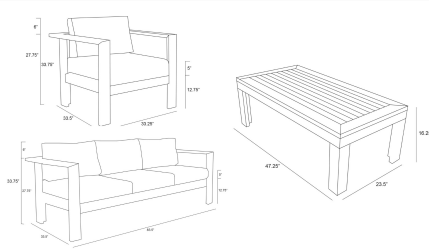

HARMONIA
LIVING

Ando 4 Piece Club Chair Set - Heather Beige HL-ANDO-TK-4CCS-HB

Product Images

Description

The 4 Piece Ando Club Chair Set by Harmonia Living will bring stylish comfort and relaxation to your favorite outdoor setting. Crafted from sustainably harvested teak, this line of outdoor furniture will perform well in any climate, rain or shine. The simple, modern elegance of its boxed arms and its gently aged appearance will create a warm, natural feel in any outdoor setting. All-weather, fade resistant cushions provide even more comfort and are designed to endure the elements. If you wish to order this set through Harmonia Living's Quick Ship program, make sure to select a Quick Ship (QS) fabric before checkout! All cushions are made in the USA from Sunbrella, Outdura, and Revolution performance fabrics which carry a 5 year fade warranty. This set comes with 1 Sofa, 2 Club Chairs and 1 Coffee Table, perfect for your patio or outdoor lounge.

Includes

- 2x Ando Club Chairs
- 1x Ando Sofa
- 1x Ando Rectangular Coffee Table

Dimensions

- Club Chair: 33.25"W x 33.5"D x 33.75"H (37lbs.)
- Seat Height (No Cushion): 12.75
- Seat Height (With Cushion): 18.25
- Back Height (Seat to Top): 15
- Arm Height: 27.75
- Sofa: 83.5"W x 33.5"D x 33.75"H (71lbs.)
- Seat Height (No Cushion): 12.75
- Seat Height (With Cushion): 18.25
- Back Height (Seat to Top): 15
- Arm Height: 27.75
- Coffee Table: 47.25"W x 23.5"D x 16.25"H (60lbs.)