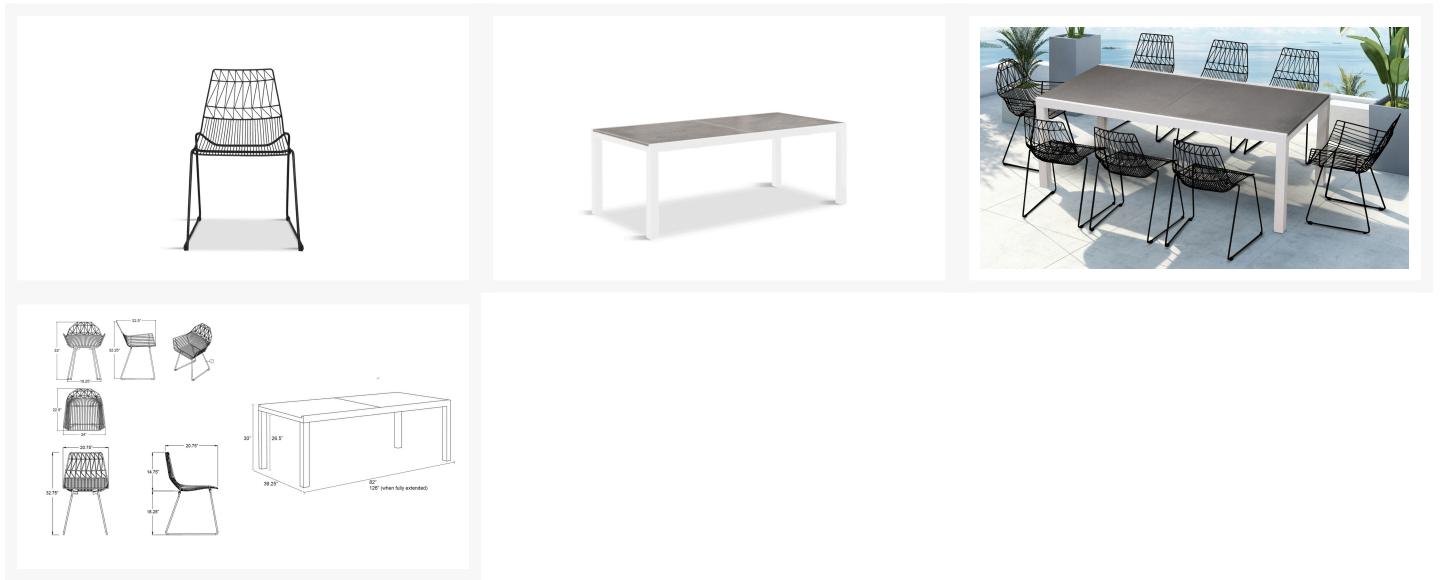

HARMONIA
LIVING

Ace 9 Piece Extendable Dining Set - Matte Black HL-ACE-9EDS-SPWTC-MB

Product Images

Description

The Ace Dining Collection by Harmonia Living offers midcentury style with durable, modern-day construction. Born from fully welded, powder-coated steel frames, these chairs are built to last in any climate. Their carefully crafted contouring allows you to enjoy stylish, comfortable seating without a cushion. With an airy style, sturdy build and stackable design, these commercial grade chairs are a brand favorite! For this set, they are paired with the Staple 8-Seater Rectangular Dining Table, which boasts modern lines and durable, low-maintenance materials. Its unique, tempered glass top features a scratch-proof ceramic coating, which will make hosting easier in high-traffic settings. This Dining Set comes with 6 Black Stackable Dining Side Chairs, 2 Black Dining Arm Chairs and 1 White Staple 8-Seater Rectangular Dining Table, perfect for your patio or outdoor lounge.

Includes

- 6x Ace Dining Side Chairs - Matte Black
- 2x Ace Dining Arm Chairs - Matte Black
- 1x Spread Extendable Dining Table - Slate/Concrete

Dimensions

- Dining Chair: 20.75"W x 20.75"D x 32.75"H (14lbs.)
- Seat Height: 18.5
- Back Height (Seat to Top): 14.25
- Dining Chair: 24"W x 22.5"D x 33"H (16lbs.)
- Seat Height (No Cushion): 18.5
- Back Height (Seat to Top): 14.5
- Arm Height: 25.5
- Dining Table: 82 - 126"W x 39.25"D x 30"H (110lbs.)
- Under Table Height: 26.5