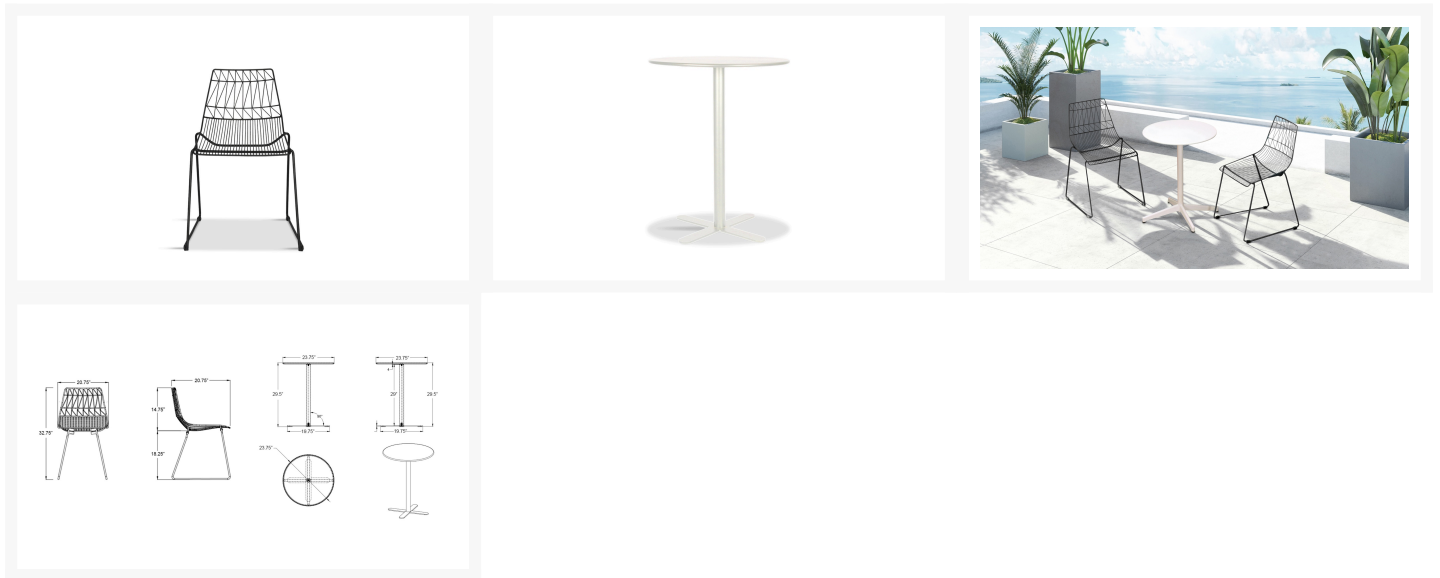

HARMONIA
LIVING

Ace 3 Piece Dining Set - Matte White/Matte Black HL-ACE-3DS-BETMW-MB

Product Images

Description

The Ace Dining Collection by Harmonia Living offers midcentury style with durable, modern-day construction. Born from fully welded, powder-coated steel frames, these chairs are built to last in any climate. Their carefully crafted contouring allows you to enjoy stylish, comfortable seating without a cushion. With an airy style, sturdy build and stackable design, these commercial grade chairs are a brand favorite! For this set, they are paired with the Betty Bistro Table, which is versatile enough for use outdoors or in. This Dining Set includes 2 Black Stackable Dining Side Chairs and 1 White Betty Bistro Table, perfect for your patio or outdoor lounge.

Includes

- 2x Ace Dining Side Chairs - Matte Black
- 1x Betty Bistro Table - Matte White

Dimensions

- Dining Chair: 20.75"W x 20.75"D x 32.75"H (14lbs.)
- Seat Height: 18.5
- Back Height (Seat to Top): 14.25
- Dining Table: 23.75"W x 23.75"D x 29.5"H (22lbs.)
- Under Table Height: 29

Features

- Steel chair (fully welded) and table frames offer incredible strength and stability across all seasons.
- Electrophoretically Deposited Primer (EDP) undercoat and top layer powder coat add extra durability, style and corrosion resistance.
- Stackable design makes storage convenient and easy.
- Chairs contoured for comfort without a cushion.
- Commercial grade construction intended for regular indoor or outdoor use.
- The bistro table requires assembly, the chairs do not.