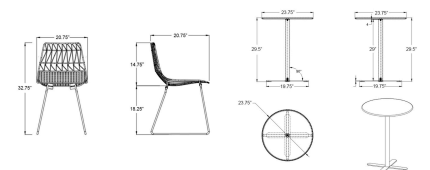

HARMONIA
LIVING

Ace 3 Piece Dining Set - Matte Black/Matte Black HL-ACE-3DS-BETMB-MB

Product Images