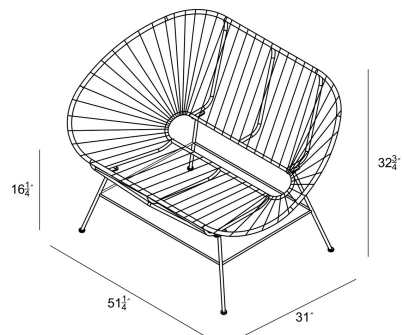

HARMONIA
LIVING

Acapulco Loveseat - Glacier Blue HL-ACA-LS-GBB

Product Images

Description

The Acapulco Collection by Harmonia Living blends mid-century design with modern funk to create a new