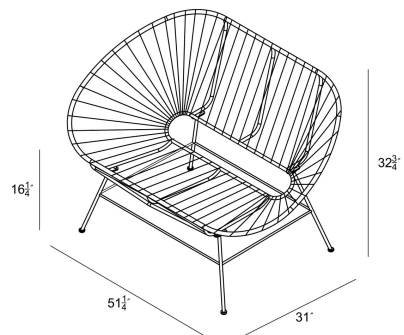

HARMONIA LIVING

Acapulco Loveseat - Glacier Blue HL-ACA-LS-GBB

Product Images

Description

The Acapulco Collection by Harmonia Living blends mid-century design with modern funk to create a new

standard of comfort and style for your patio. The collection is inspired by woven furniture that was incredibly popular in Central America in the 1950s and '60s, creating seating that is supportive and breathable. This makes the Acapulco Loveseat ideal for unwinding even in the warmest climates. Beyond its comfortable design, the lounge chair is constructed with a powder-coated steel frame, making it incredibly durable and weather-resistant. The frame is wrapped in a supportive Polyethylene cord, giving the collection its distinctive look.

Includes

- 1x Acapulco Loveseat

Dimensions

- Loveseat: 51.25"W x 31"D x 32.75"H (26lbs.)
- Seat Height: 16.25
- Back Height (Seat to Top): 16.5

Features

- Frame Finish: Black
- Seat/Back Finish: Glacier Blue
- Country Of Origin: China
- Assembly Required: Yes
- Hammock-like design provides breathable seating, perfect for any climate.
- Strapping is hand-woven from recyclable Polyethylene (PE), which is water resistant, flexible and durable.
- UV inhibitors prevent cracking or fading.
- Powder-coated steel frame offers incredible durability, stability and protection from corrosion.
- Round, oversized frame makes for very comfortable seating.
- Minor assembly required.