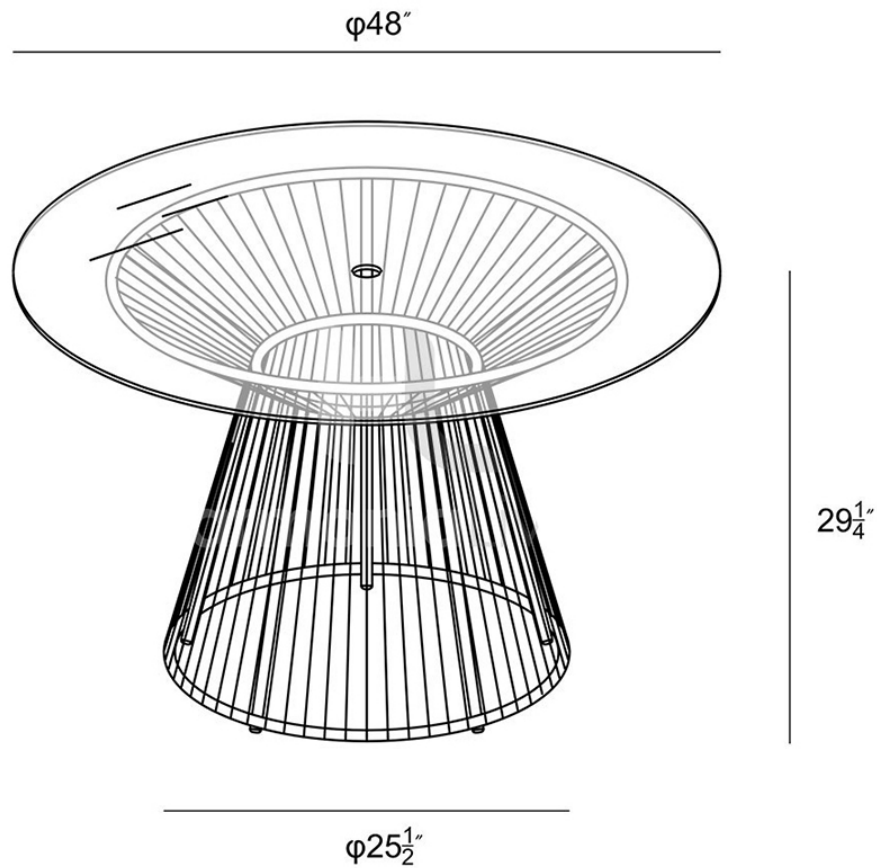

HARMONIA
LIVING

Acapulco Dining Table - Glacier Blue HL-ACA-DT-GBB

Product Images

Description

The Acapulco Collection by Harmonia Living blends mid-century design with modern funk to create a new standard of comfort and style. The collection is inspired by woven furniture that was incredibly popular in Central America in the 1950s and '60s, but features a modern update with lots of color. The Acapulco Dining Table sports a radial, hourglass design with a large glass top, creating a bold yet sophisticated look. Beyond its chic design, the table is constructed with a powder-coated steel frame, which makes it incredibly durable and weather-resistant. The frame is wrapped in a sturdy Polyethylene cord, giving the collection its distinctive look.

Includes

- 1x Acapulco Dining Table
- 1x Dining Table Glass Top

Dimensions

- Dining Table: 48"W x 48"D x 29.25"H (70lbs.)
- Under Table Height: 28.5

Features

- Frame Finish: Black

- Seat/Back Finish: Glacier Blue
- Tabletop Finish: Clear Glass
- Country Of Origin: China
- Assembly Required: No
- Strapping is hand-woven from recyclable Polyethylene (PE), which is water resistant, flexible and durable.
- UV inhibitors prevent cracking or fading.
- Powder-coated steel frame offers incredible durability, stability and protection from corrosion.
- Tempered glass top is extra strong and made for regular outdoor exposure.
- Center umbrella hole included for easy access to shade (umbrellas sold separately).
- No assembly required.