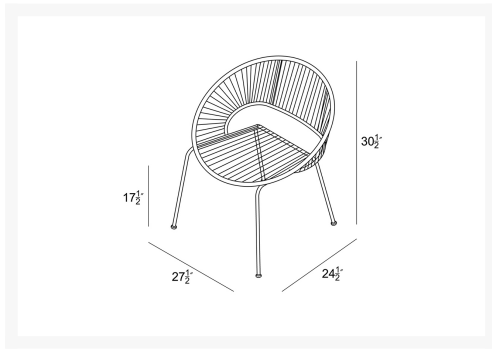

HARMONIA
LIVING

Acapulco Dining Chair - Glacier Blue HL-ACA-DSC-GBB

Product Images

Description

The Acapulco Collection by Harmonia Living blends mid-century design with modern funk to create a new standard of comfort and style for your patio. The collection is inspired by woven furniture that was incredibly popular in Central America in the 1950s and '60s, creating seating that is supportive and breathable. This makes the Acapulco Dining Chair ideal for outdoor dining, even in the warmest climates. Beyond its comfortable design, the chair is constructed with a powder-coated steel frame, making it incredibly durable and weather-resistant. The frame is wrapped in a supportive Polyethylene cord, giving the collection its distinctive look.

Includes

- 1x Acapulco Dining Chair

Dimensions

- Dining Chair: 27.5"W x 24.5"D x 30.5"H (15lbs.)
- Seat Height: 17.5
- Back Height (Seat to Top): 13

Features

- Frame Finish: Black
- Seat/Back Finish: Glacier Blue
- Country Of Origin: China
- Assembly Required: No
- Hammock-like design provides breathable seating, perfect for any climate.
- Strapping is hand-woven from recyclable Polyethylene (PE), which is water resistant, flexible and durable.
- UV inhibitors prevent cracking or fading.
- Powder-coated steel frame offers incredible durability, stability and protection from corrosion.
- Stackable design makes storage and transportation easy.
- Round, oversized frame makes for very comfortable seating.
- No assembly required.