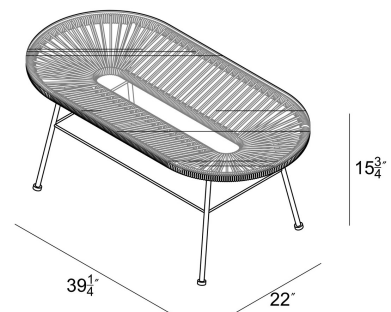

HARMONIA
LIVING

Acapulco Coffee Table - Glacier Blue HL-ACA-CT-GBB

Product Images

Description

The Acapulco Collection by Harmonia Living blends mid-century design with modern funk to create a new

standard of comfort and style. The collection is inspired by woven furniture that was incredibly popular in Central America in the 1950s and '60s, but features a modern update with lots of color. The Acapulco Coffee Table sports a stylish radial design with a glass top, perfect for resting your favorite summer beverage. Beyond its chic design, the table is constructed with a powder-coated steel frame, which makes it incredibly durable and weather-resistant. The frame is wrapped in a sturdy Polyethylene cord, giving the collection its distinctive look.

Includes

- 1x Acapulco Coffee Table
- 1x Coffee Table Glass Top

Dimensions

- Coffee Table: 39.25"W x 22"D x 15.75"H (23lbs.)
- Under Table Height: 15

Features

- Frame Finish: Black
- Seat/Back Finish: Glacier Blue
- Tabletop Finish: Clear Glass
- Country Of Origin: China
- Assembly Required: Yes
- Strapping is hand-woven from recyclable Polyethylene (PE), which is water resistant, flexible and durable.
- UV inhibitors prevent cracking or fading.
- Powder-coated steel frame offers incredible durability, stability and protection from corrosion.
- Tempered glass top is extra strong and made for regular outdoor exposure.
- Minor assembly required.