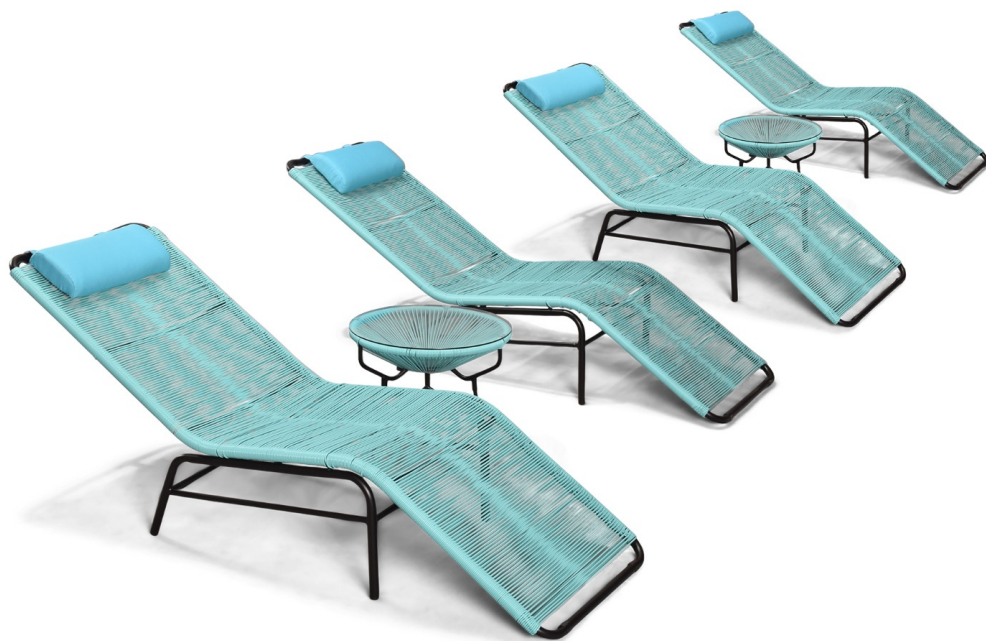

HARMONIA
LIVING

Acapulco 6 Piece Chaise Lounge Set - Glacier Blue HL-ACA-6CLS-GBB

Product Images

Description

The Acapulco Collection by Harmonia Living blends mid-century design with modern funk to create a new standard of comfort and style. The collection is inspired by woven furniture that was popular in Central America in the 1950s and '60s, featuring a breathable and supportive design. This makes the Acapulco Collection ideal for unwinding, even in the warmest climates. The collection is constructed with powder-coated steel, making it incredibly durable and weather-resistant. The black frame is wrapped in a supportive Glacier Blue Polyethylene cord, creating the hammock-like netting that is the hallmark of the collection. The 6 Piece Acapulco Chaise Lounge Set includes 4 Chaise Lounges and 2 Side Tables for outdoor relaxation. The chairs are designed with a fixed, contoured position, which distributes your body's weight across comfortable strapping and cradles you in comfort. The side table features a matching radial design and comes with a glass top, perfect for holding your favorite summer beverage. If you are looking for a patio lounge set that is both fun and sensible, then the Acapulco Chaise Lounge Set is for you!

Features

- Frame Finish: Black
- Seat/Back Finish: Glacier Blue
- Table Finish: Black/Glacier Blue
- Tabletop Finish: Clear
- Country Of Origin: China
- Assembly Required:
- Hammock-like design provides breathable seating, perfect for any climate.
- Strapping is hand-woven from recyclable Polyethylene (PE), which is water resistant, flexible and durable.
- UV inhibitors prevent cracking or fading.
- Powder-coated steel frames offer incredible durability, stability and protection from corrosion.
- Tempered glass table top is extra strong and made for regular outdoor exposure.
- Round, oversized frames makes for very comfortable seating.