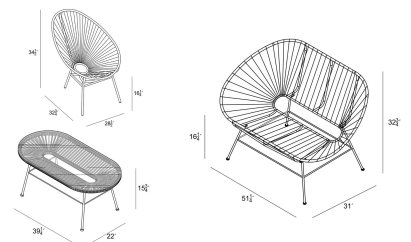

## Acapulco 5 Piece Loveseat Set - Glacier Blue HL-ACA-5LSS-GBB

## Description

---

The Acapulco Collection by Harmonia Living blends mid-century design with modern funk to create a new standard of comfort and style. The collection is inspired by woven furniture that was popular in Central America in the 1950s and '60s, featuring a breathable and supportive design. This makes the Acapulco Collection ideal for unwinding, even in the warmest climates. The collection is constructed with powder-coated steel, making it incredibly durable and weather-resistant. The black frame is wrapped in a supportive Glacier Blue Polyethylene cord, creating the hammock-like netting that is the hallmark of the collection. The 5 Piece Acapulco Loveseat Set includes 2 Loveseats, 2 Lounge Chairs, and 1 Coffee Table for outdoor relaxation. The seating is designed to provide a stability and comfort that seems to defy the outrageous geometry of the collection. The coffee table features a matching radial design and comes with a glass top, perfect for holding your favorite summer beverage. If you are looking for patio seating that is both fun and sensible, then the Acapulco Loveseat Set is for you.

## Dimensions

- Loveseat: 51.25"W x 31"D x 32.75"H (26lbs.)
- Seat Height: 16.25
- Back Height (Seat to Top): 16.5
- Lounge Chair: 28.5"W x 32.75"D x 34.5"H (17lbs.)
- Seat Height (No Cushion): 16.25
- Back Height (Seat to Top): 18.25
- Coffee Table: 39.25"W x 22"D x 15.75"H (23lbs.)
- Under Table Height: 15