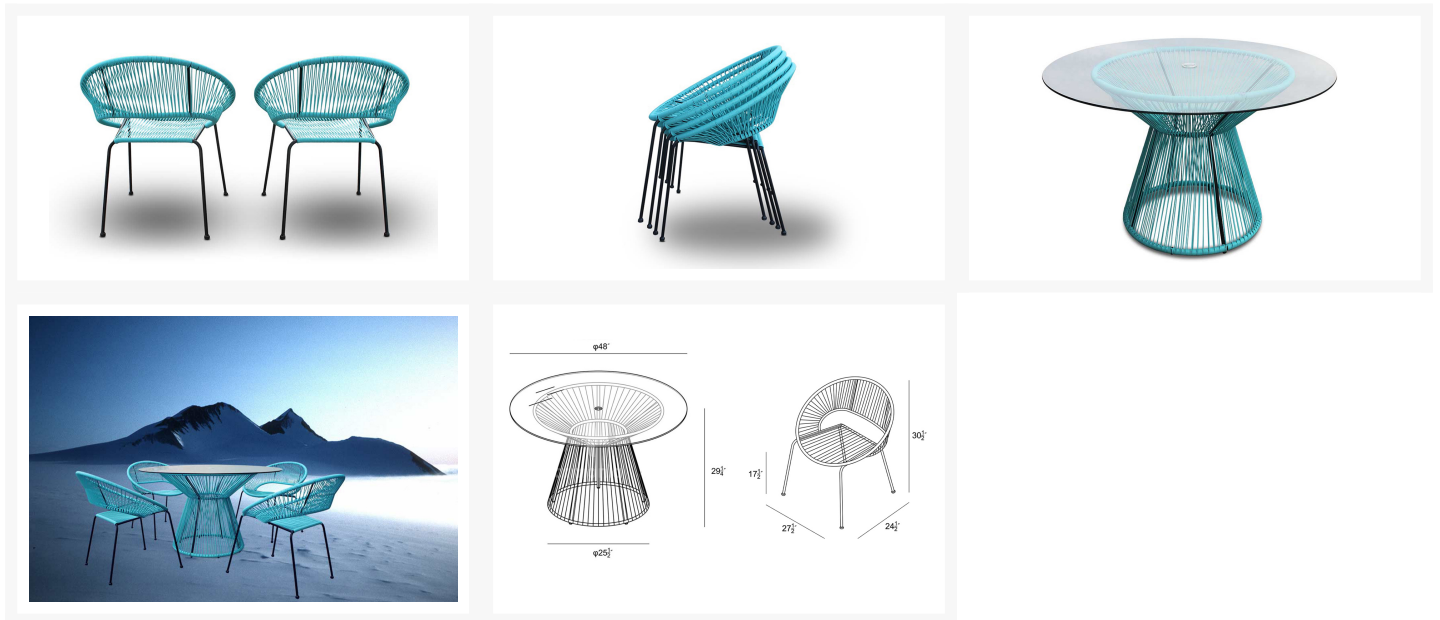

HARMONIA
LIVING

Acapulco 5 Piece Dining Set - Glacier Blue HL-ACA-5DS-GBB

Product Images

Description

The Acapulco Collection by Harmonia Living blends mid-century design with modern funk to create a new standard of comfort and style. The collection is inspired by woven furniture that was popular in Central America in the 1950s and '60s, featuring a breathable and supportive design. This makes the Acapulco Collection ideal for dining even in the warmest climates. The collection is constructed with powder-coated steel, making it incredibly durable and weather-resistant. The black frames are wrapped in a supportive Glacier Blue Polyethylene cord, creating the hammock-like netting that is the hallmark of the collection. The 5 Piece Acapulco Dining Set includes 4 Dining Chairs and a Dining Table for comfortable outdoor dining and relaxation. The dining chairs are generously sized and are as great for lounging as they are for dining. The dining table has a spacious glass top with an umbrella hole, blending its sophisticated look with functionality. Overall, this set is sure to make an impression. If you are looking for patio dining that is both fun and sensible, then the Acapulco Dining Set is for you.

Features

- Frame Finish: Black
- Seat/Back Finish: Glacier Blue
- Table Finish: Black/Glacier Blue

- Tabletop Finish: Clear
- Country Of Origin: China
- Assembly Required:
- Hammock-like design provides breathable seating, perfect for any climate.
- Strapping is hand-woven from recyclable Polyethylene (PE), which is water resistant, flexible and durable.
- UV inhibitors prevent cracking or fading.
- Powder-coated steel frames offer incredible durability, stability and protection from corrosion.
- Stackable chair design makes storage and transportation easy.
- Tempered glass table top is extra strong and made for regular outdoor exposure.
- Table top includes umbrella hole for easy access to shade (umbrella sold separately).
- No assembly required.