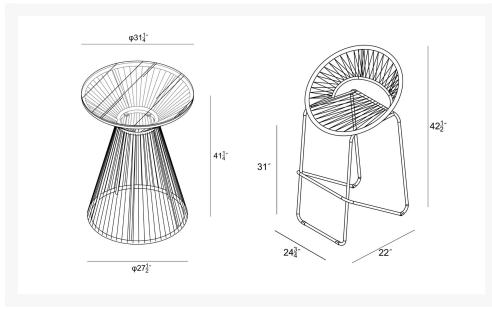

HARMONIA  
LIVING

**Acapulco 5 Piece Bar Set - Glacier Blue HL-ACA-5BCS-GBB**

**Product Images**

---

## Description

---

The Acapulco Collection by Harmonia Living blends mid-century design with modern funk to create a new standard of comfort and style. The collection is inspired by woven furniture that was popular in Central America in the 1950s and '60s, featuring a breathable and supportive design. This makes the Acapulco Collection ideal for entertaining, even in the warmest climates. The collection is constructed with powder-coated steel, making it incredibly durable and weather-resistant. The black frames are wrapped in a supportive Glacier Blue Polyethylene cord, creating the hammock-like netting that is the hallmark of the collection. The 5 Piece Acapulco Bar Set includes 4 Bar Chairs and a Bar Table for comfortable, intimate outdoor relaxation. The bar chairs are generously sized and comfortable for drinking or dining. The bar table has a spacious glass top, blending its sophisticated look with functionality. Overall, this set is sure to make an impression. If you are looking for patio dining that is both fun and sensible, then the Acapulco Bar Set is for you!

## Dimensions

- Bar Chair: 24.75"W x 22"D x 42.5"H (12lbs.)
- Seat Height: 31
- Back Height (Seat to Top): 11.5
- Bar Table: 31.25"W x 31.25"D x 41.25"H (35lbs.)
- Under Table Height: 40