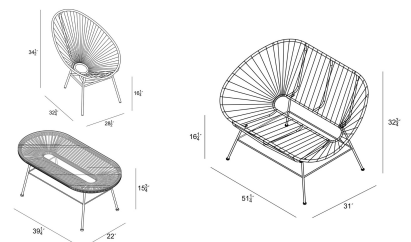

### Acapulco 4 Piece Loveseat Set - Glacier Blue HL-ACA-4LSS-GBB

## Description

---

The Acapulco Collection by Harmonia Living blends mid-century design with modern funk to create a new standard of comfort and style. The collection is inspired by woven furniture that was popular in Central America in the 1950s and '60s, featuring a breathable and supportive design. This makes the Acapulco Collection ideal for unwinding, even in the warmest climates. The collection is constructed with powder-coated steel, making it incredibly durable and weather-resistant. The black frame is wrapped in a supportive Glacier Blue Polyethylene cord, creating the hammock-like netting that is the hallmark of the collection. The 4 Piece Acapulco Loveseat Set includes 1 Loveseat, 2 Lounge Chairs, and 1 Coffee Table for outdoor relaxation. The seating is designed to provide a stability and comfort that seems to defy the outrageous geometry of the collection. The coffee table sports a matching radial design and comes with a glass top, perfect for holding your favorite summer beverage. If you are looking for patio seating that is both fun and sensible, then the Acapulco Loveseat Set is for you!

## Dimensions

- Loveseat: 51.25"W x 31"D x 32.75"H (26lbs.)
- Seat Height: 16.25
- Back Height (Seat to Top): 16.5
- Lounge Chair: 28.5"W x 32.75"D x 34.5"H (17lbs.)
- Seat Height (No Cushion): 16.25
- Back Height (Seat to Top): 18.25
- Coffee Table: 39.25"W x 22"D x 15.75"H (23lbs.)
- Under Table Height: 15