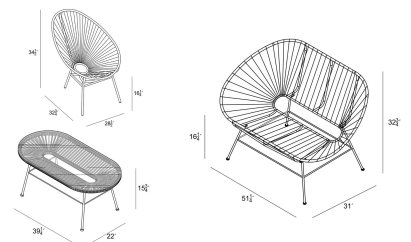

## Acapulco 3 Piece Loveseat Set - Glacier Blue HL-ACA-3LSS-GBB

## Description

---

The Acapulco Collection by Harmonia Living blends mid-century design with modern funk to create a new standard of comfort and style. The collection is inspired by woven furniture that was popular in Central America in the 1950s and '60s, featuring a breathable and supportive design. This makes the Acapulco Collection ideal for unwinding, even in the warmest climates. The collection is constructed with powder-coated steel, making it incredibly durable and weather-resistant. The black frame is wrapped in a supportive Glacier Blue Polyethylene cord, creating the hammock-like netting that is the hallmark of the collection. The 3 Piece Acapulco Loveseat Set includes 1 Loveseat, 1 Lounge Chair, and 1 Coffee Table for outdoor relaxation. The seating is designed to provide a stability and comfort that seems to defy the outrageous geometry of the collection. The coffee table sports a matching radial design and comes with a glass top, perfect for holding your favorite summer beverage. If you are looking for patio seating that is both fun and sensible, then the Acapulco Loveseat Set is for you!

## Dimensions

- Loveseat: 51.25"W x 31"D x 32.75"H (26lbs.)
- Seat Height: 16.25
- Back Height (Seat to Top): 16.5
- Lounge Chair: 28.5"W x 32.75"D x 34.5"H (17lbs.)
- Seat Height (No Cushion): 16.25
- Back Height (Seat to Top): 18.25
- Coffee Table: 39.25"W x 22"D x 15.75"H (23lbs.)
- Under Table Height: 15