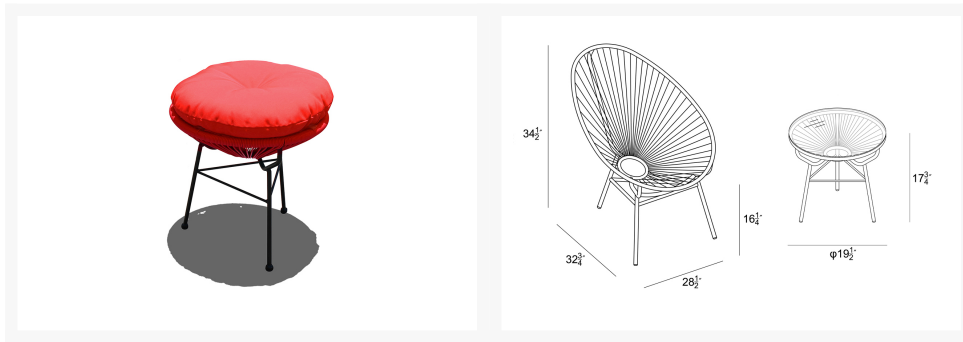

HARMONIA
LIVING

Acapulco 3 Piece Chat Set - Candy Apple Red/Black HL-ACA-3CS-CAB

Product Images

Description

The Acapulco Collection by Harmonia Living blends mid-century design with modern funk to create a new standard of comfort and style. The collection is inspired by woven furniture that was popular in Central America in the 1950s and '60s, featuring a breathable and supportive design. This makes the Acapulco Collection ideal for unwinding, even in the warmest climates. The collection is constructed with powder-coated steel, making it incredibly durable and weather-resistant. The black frame is wrapped in a supportive Candy Apple Red Polyethylene cord, creating the hammock-like netting that is the hallmark of the collection. The 3 Piece Acapulco Chat Set includes 2 Lounge Chairs and a Side Table for one-on-one outdoor relaxation and conversation. The chair is designed to center your weight between its triangular legs, providing a stable and comfortable resting position that seems to defy the outrageous geometry of the collection. The side table features a matching radial design and comes with a glass top, perfect for holding your favorite summer beverage. For added functionality, the glass top can be removed and replaced with the included cushion to become an equally stylish ottoman! If you are looking for patio seating that is both fun and sensible, then the Acapulco Chat Set is for you!

Includes

- 2x Acapulco Lounges Chairs
- 1x Acapulco Side Table/Ottoman

Dimensions

- Lounge Chair: 28.5"W x 32.75"D x 34.5"H (17lbs.)
- Seat Height: 16.25
- Back Height (Seat to Top): 18.25
- Side Table: 19.5"W x 19.5"D x 17.75"H (15lbs.)
- Under Table Height: 16.75

Features

- Frame Finish: Black
- Seat/Back Finish: Candy Apple
- Fabric Color: Candy Apple
- Table Finish: Black/Candy Apple
- Tabletop Finish: Clear
- Country Of Origin: China
- Assembly Required:
- Hammock-like design provides breathable seating, perfect for any climate.