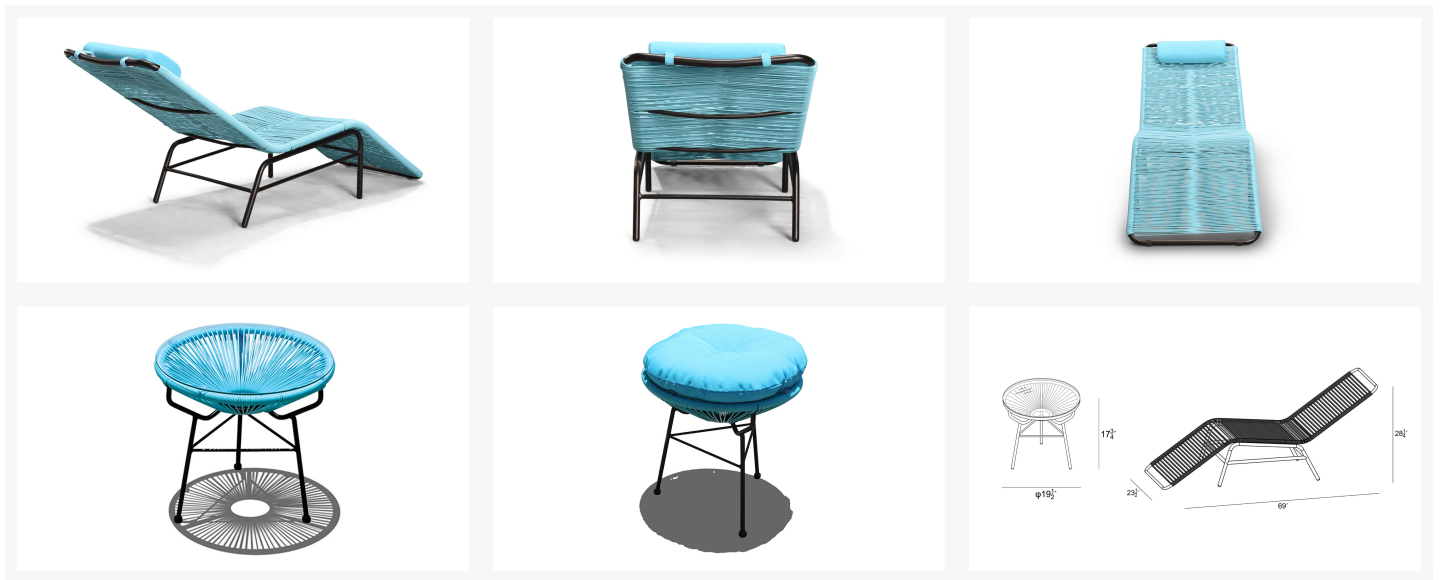

HARMONIA  
LIVING

**Acapulco 3 Piece Chaise Lounge Set - Glacier Blue HL-ACA-3CLS-GBB**

**Product Images**

---

## Description

The Acapulco Collection by Harmonia Living blends mid-century design with modern funk to create a new standard of comfort and style. The collection is inspired by woven furniture that was popular in Central America in the 1950s and '60s, featuring a breathable and supportive design. This makes the Acapulco Collection ideal for unwinding, even in the warmest climates. The collection is constructed with powder-coated steel, making it incredibly durable and weather-resistant. The black frame is wrapped in a supportive Glacier Blue Polyethylene cord, creating the hammock-like netting that is the hallmark of the collection. The 3 Piece Acapulco Chaise Lounge Set includes 2 Chaise Lounges and a Side Table for outdoor relaxation. The chairs are designed with a fixed, contoured position, which distributes your body's weight across comfortable strapping and cradles you in comfort. The side table features a matching radial design and comes with a glass top, perfect for holding your favorite summer beverage. If you are looking for a patio lounge set that is both fun and sensible, then the Acapulco Chaise Lounge Set is for you!

## Features

- Frame Finish: Black
- Seat/Back Finish: Glacier Blue
- Table Finish: Black/Glacier Blue
- Tabletop Finish: Clear
- Country Of Origin: China

- Assembly Required:
- Hammock-like design provides breathable seating, perfect for any climate.
- Strapping is hand-woven from recyclable Polyethylene (PE), which is water resistant, flexible and durable.
- UV inhibitors prevent cracking or fading.
- Powder-coated steel frames offer incredible durability, stability and protection from corrosion.
- Tempered glass table top is extra strong and made for regular outdoor exposure.
- Contoured chaise frames make for very comfortable seating.
- Minor assembly required.