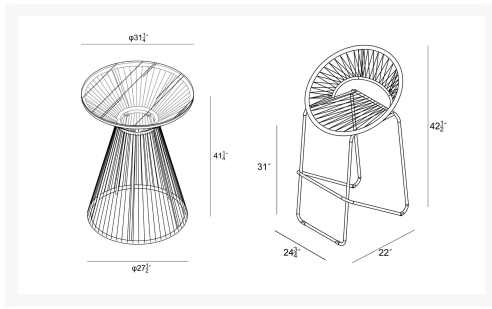

HARMONIA
LIVING

Acapulco 3 Piece Bar Set - Glacier Blue HL-ACA-3BCS-GBB

Product Images

Description

The Acapulco Collection by Harmonia Living blends mid-century design with modern funk to create a new standard of comfort and style. The collection is inspired by woven furniture that was popular in Central America in the 1950s and '60s, featuring a breathable and supportive design. This makes the Acapulco Collection ideal for entertaining, even in the warmest climates. The collection is constructed with powder-coated steel, making it incredibly durable and weather-resistant. The black frames are wrapped in a supportive Glacier Blue Polyethylene cord, creating the hammock-like netting that is the hallmark of the collection. The 3 Piece Acapulco Bar Set includes 2 Bar Chairs and a Bar Table for comfortable, intimate outdoor relaxation. The bar chairs are generously sized and comfortable for drinking or dining. The bar table has a spacious glass top, blending its sophisticated look with functionality. Overall, this set is sure to make an impression. If you are looking for patio dining that is both fun and sensible, then the Acapulco Bar Set is for you!

Includes

- 2x Acapulco Bar Chairs
- 1x Acapulco Bar Table

Dimensions

- Bar Chair: 24.75"W x 22"D x 42.5"H (12lbs.)
- Seat Height: 31
- Back Height (Seat to Top): 11.5
- Bar Table: 31.25"W x 31.25"D x 41.25"H (35lbs.)
- Under Table Height: 40

Features

- Frame Finish: Black
- Seat/Back Finish: Glacier Blue
- Table Finish: Black/Glacier Blue
- Tabletop Finish: Clear
- Country Of Origin: China
- Assembly Required:
- Hammock-like design provides breathable seating, perfect for any climate.
- Strapping is hand-woven from recyclable Polyethylene (PE), which is water resistant, flexible and durable.
- UV inhibitors prevent cracking or fading.
- Powder-coated steel frames offer incredible durability, stability and protection from corrosion.