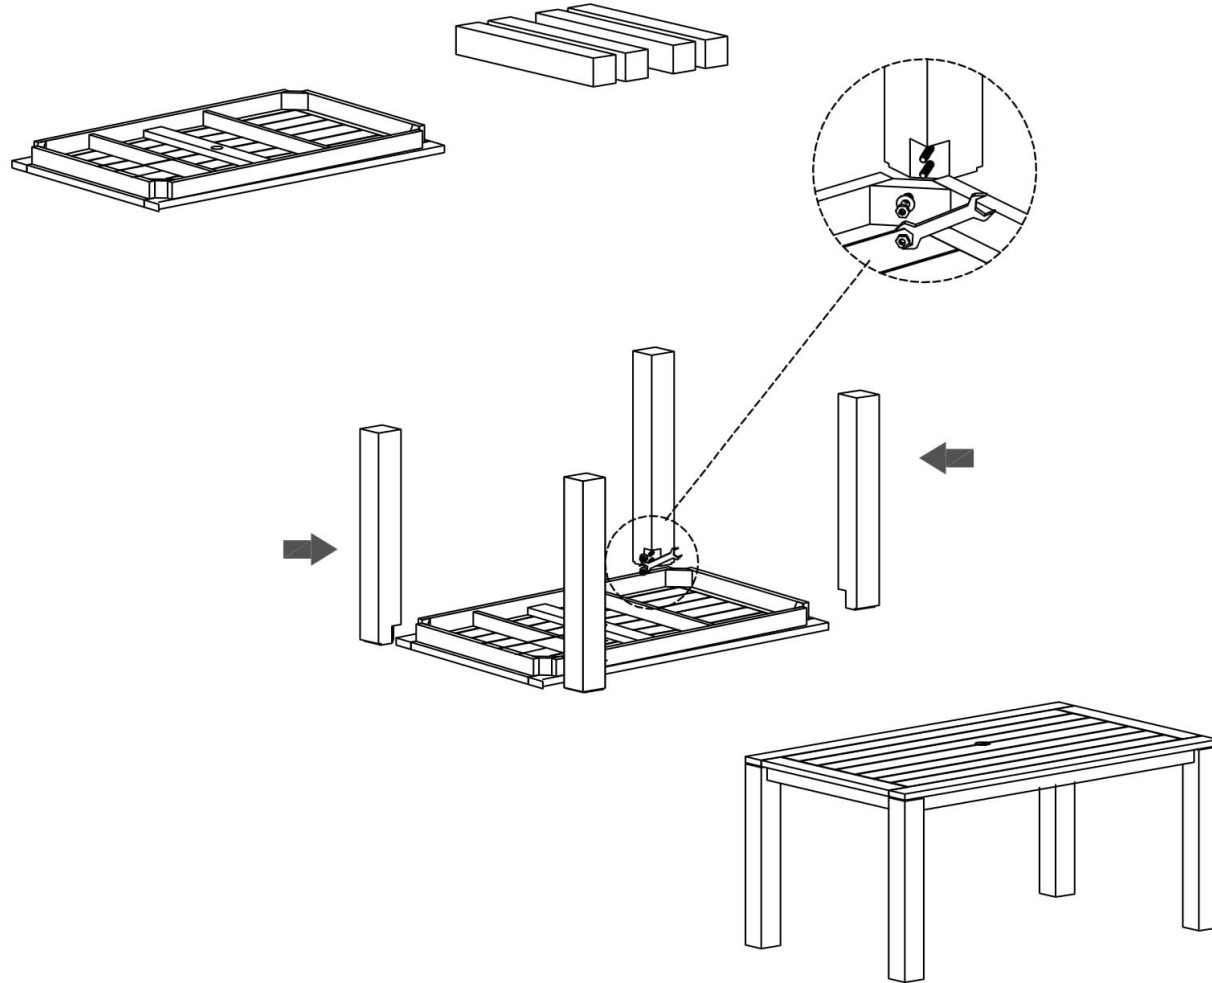

PART LIST

HARDWARE LIST

HARMONIA  
LIVING

SKU :

HL-CLSC-TK-6RCDT

PRODUCT NAME :

Classic Teak 6-Seater Rectangular  
Dining Table