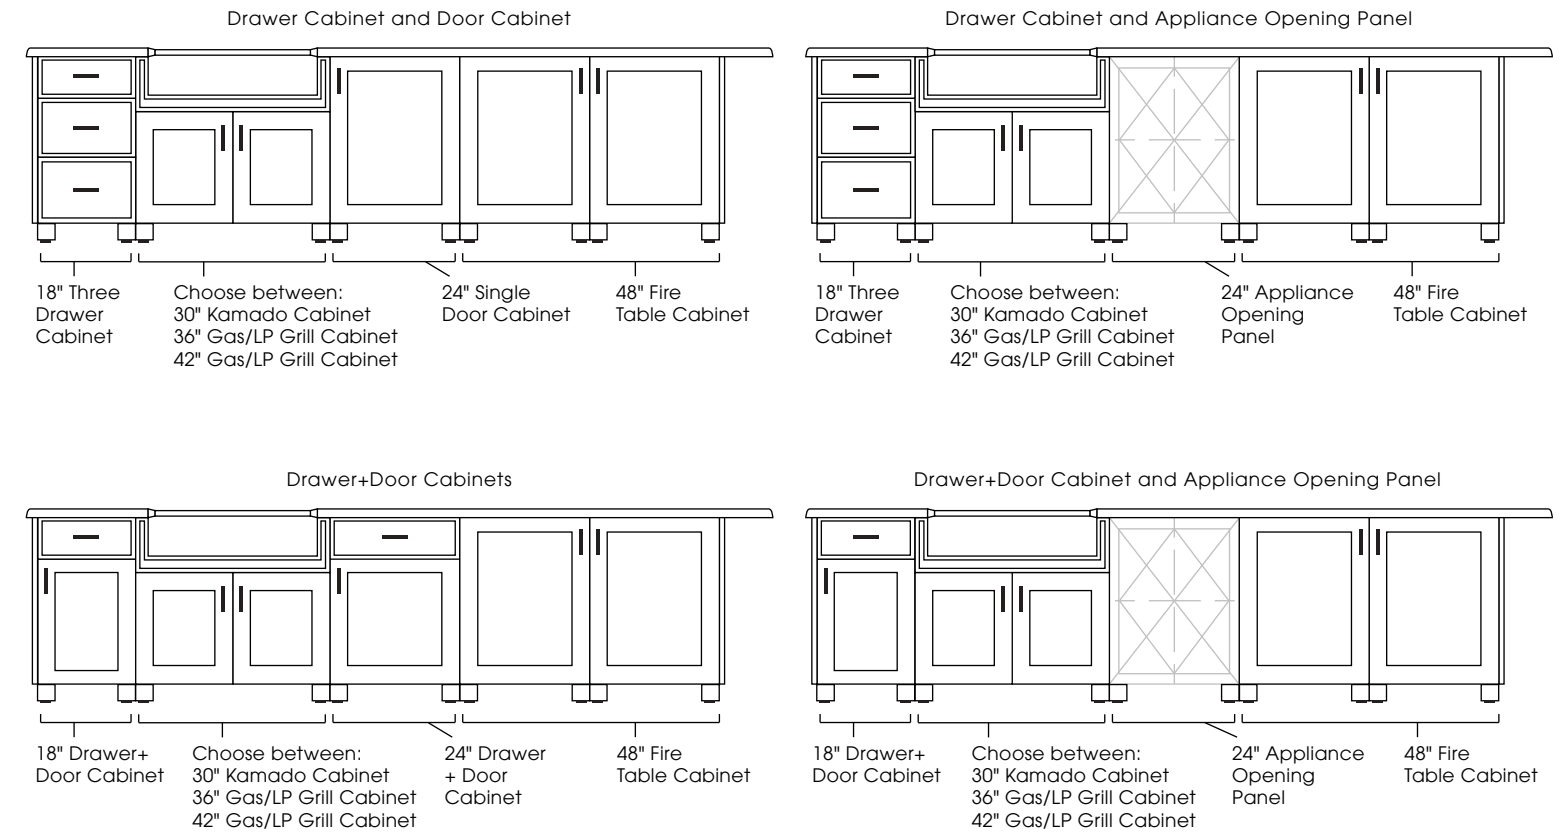

GRILL & FIRE TABLE ISLAND

MODANŌ STYLE CONFIGURATIONS