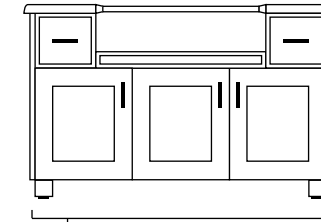

MODANŌ STYLE CONFIGURATIONS

57"/67" Gas Grill Islands

Choose between:
54" one-piece cabinet with 3 under-grill storage areas
64" one-piece cabinet with 3 under-grill storage areas