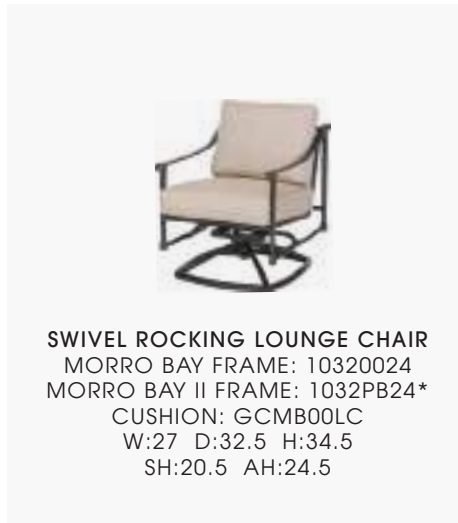

LOUNGE CHAIR
MORRO BAY FRAME: 10320021
MORRO BAY II FRAME: 1032PB21*
CUSHION: GCMB00LC
W:27 D:32.5 H:34.5
SH:20.5 AH:24.5

LOVESEAT
MORRO BAY FRAME: 10320022
MORRO BAY II FRAME: 1032PB22*
CUSHION: GCMB00LS
W:49 D:32.5 H:34.5
SH:20.5 AH:24.5

SWIVEL ROCKING LOUNGE CHAIR
MORRO BAY FRAME: 10320024
MORRO BAY II FRAME: 1032PB24*
CUSHION: GCMB00LC
W:27 D:32.5 H:34.5
SH:20.5 AH:24.5