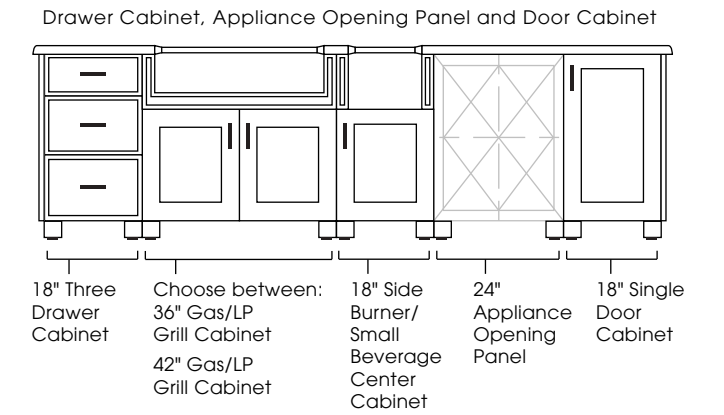

GRILL & SMALL BEVERAGE CENTER ISLAND

MODANŌ STYLE CONFIGURATIONS