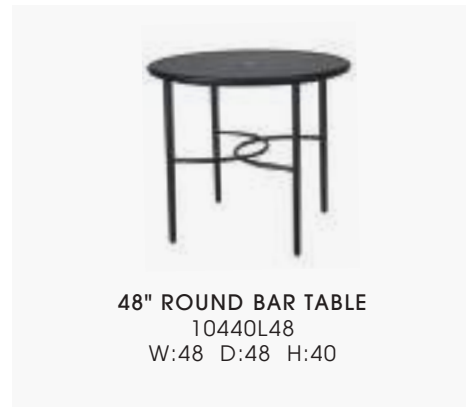

TOPS & BASE NOT WAREHOUSED

MATERIAL: Cast aluminum

FURNITURE COMPLEMENTS: Alexee, Amari, Aria, Bel Air, Bella Vista, Cabrisa, Drake, Echelon, Edge & Wave, Jayne, Largo, Morro Bay, Phoenix, Terrace, Treviso

PHOTOS: Finish: Black