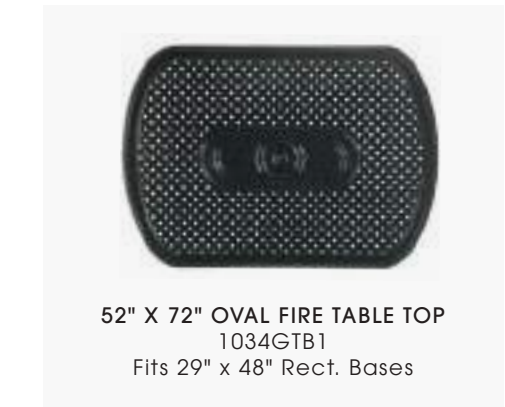

TOPS WAREHOUSED IN

PHOTOS: FIRE TABLE Paradise 21" x 54" Rect. Dining Height Base Finish: Onyx; 44" x 86" Rect. Fire Table Top Finish: Shade TOPS Finish: Black

*Not warehoused

TOP MATERIAL: Cast aluminum

FURNITURE COMPLEMENTS: Alexee, Bel Air, Bella Vista, Columbia, Florence, Grand Terrace, Largo, Michigan, Terrace, Verona

FIRE TABLE BASE COMPLEMENTS: Paradise

See pages 178 and 179 for fire table bases and pages 33, 34 and 65 for lifestyle photos