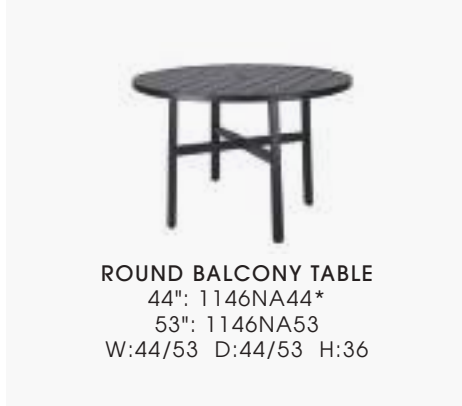

WAREHOUSED IN

*Not warehoused

MATERIAL: Extruded and stamped aluminum

FURNITURE COMPLEMENTS: Alexee, Amari, Aria, Bel Air, Bella Vista, Cabrisa, Columbia, Drake, Echelon, Edge & Wave, Florence, Grand Terrace, Jayne, Largo, Lotus, Michigan, Morro Bay, Phoenix, Terrace, Treviso, Verona

PHOTOS: Finish: Black

See pages 5, 75, 107, 108, 125, 126 and 223 for lifestyle photos