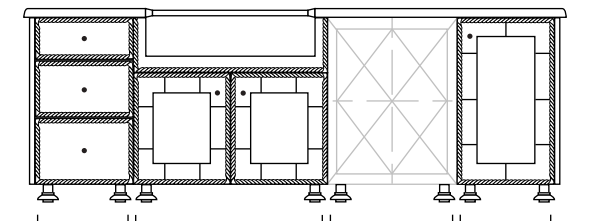

Drawer Cabinet, Appliance Opening Panel and Door Cabinet

18" Three Drawer Cabinet   Choose between:
30" Kamado Cabinet
36" Gas/LP Grill Cabinet
42" Gas/LP Grill Cabinet   24" Appliance Opening Panel   18" Single Door Cabinet