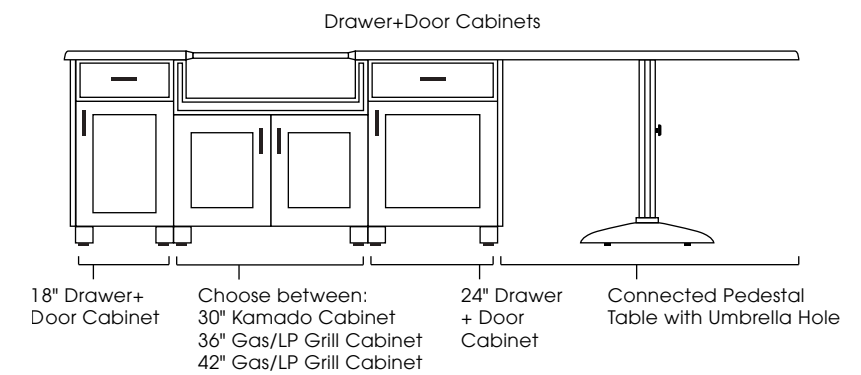

MODANŌ STYLE CONFIGURATIONS