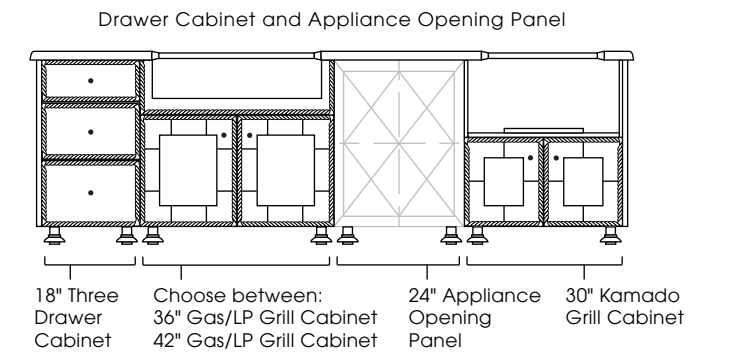

PARADISE STYLE CONFIGURATIONS