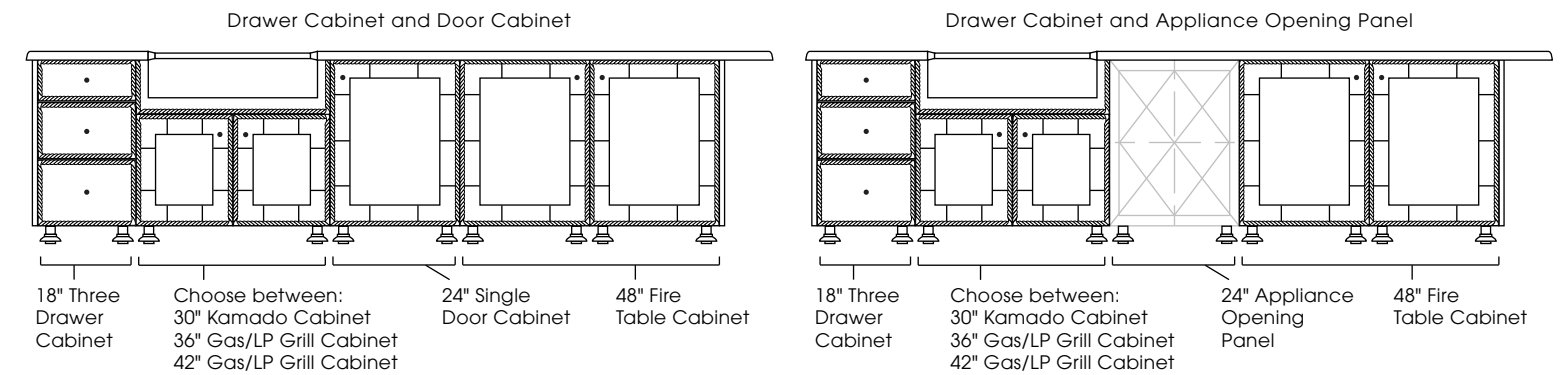

PARADISE STYLE CONFIGURATIONS