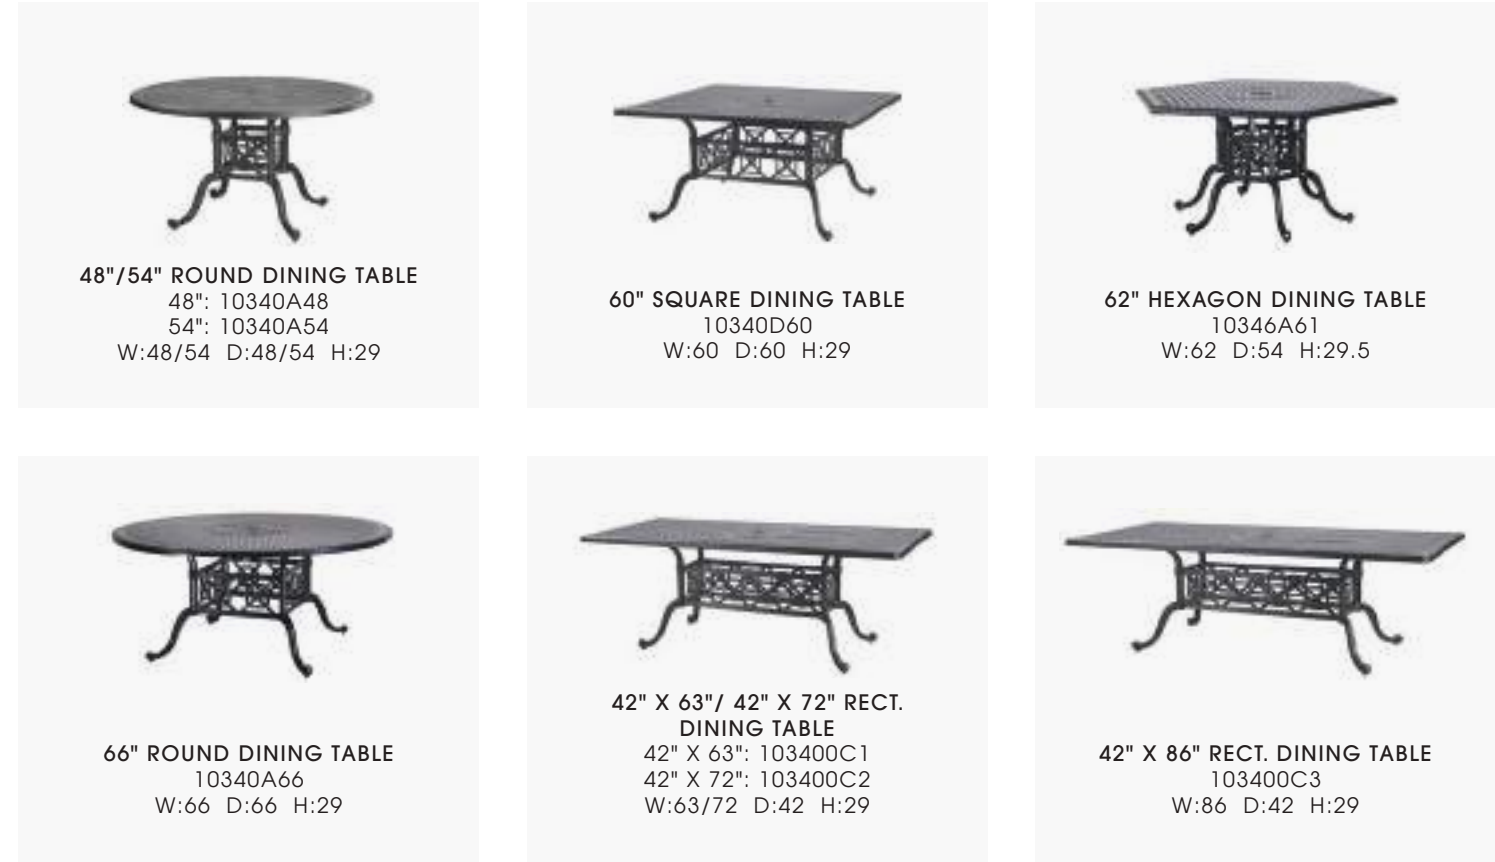

**WAREHOUSED IN**

DESERT BRONZE #15

\*Not warehoused

**MATERIAL:** Cast aluminum

**FURNITURE COMPLEMENTS:** Alexee, Florence

**PHOTOS:** SERVING TRAY Finish: Midnight Gold OTHERS Finish: Black

*See page 22 for lifestyle photo*