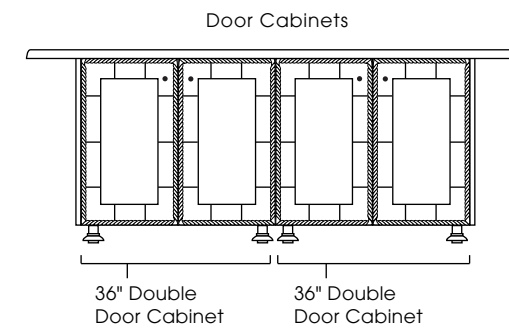

PARADISE STYLE CONFIGURATIONS