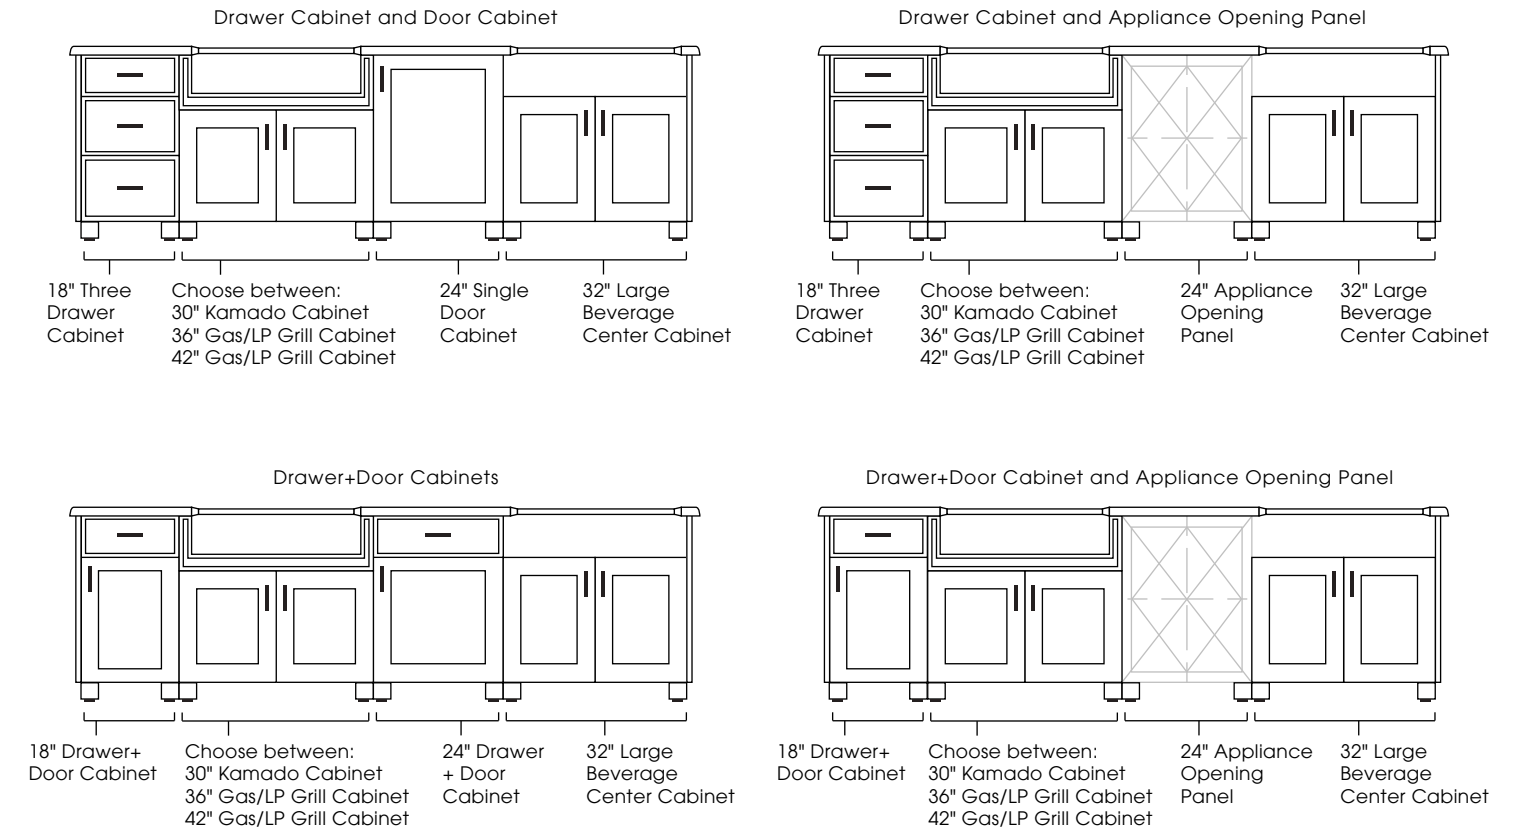

GRILL & LARGE BEVERAGE CENTER ISLAND

MODANŌ STYLE CONFIGURATIONS