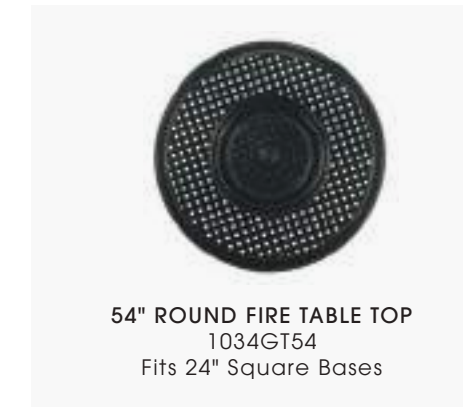

TOPS WAREHOUSED IN

PHOTOS: FIRE TABLE Paradise 21" x 54" Rect. Dining Height Base Finish: Onyx; 44" x 86" Rect. Fire Table Top Finish: Shade TOPS Finish: Black

*Not warehoused

TOP MATERIAL: Cast aluminum

FURNITURE COMPLEMENTS: Alexee, Bel Air, Bella Vista, Columbia, Florence, Grand Terrace, Largo, Michigan, Terrace, Verona

FIRE TABLE BASE COMPLEMENTS: Paradise

See pages 178 and 179 for fire table bases and pages 33, 34 and 65 for lifestyle photos