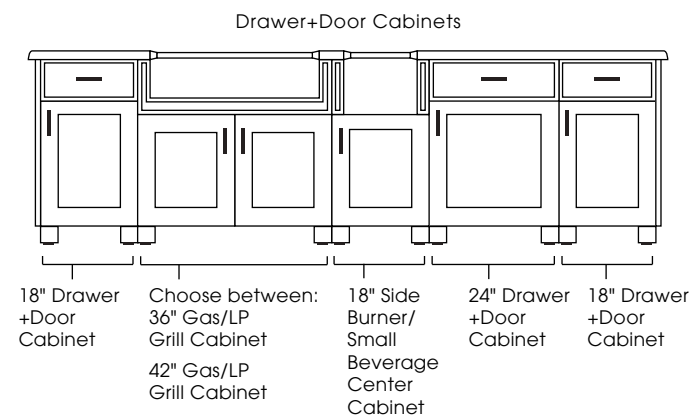

GRILL & SMALL BEVERAGE CENTER ISLAND

MODANŌ STYLE CONFIGURATIONS