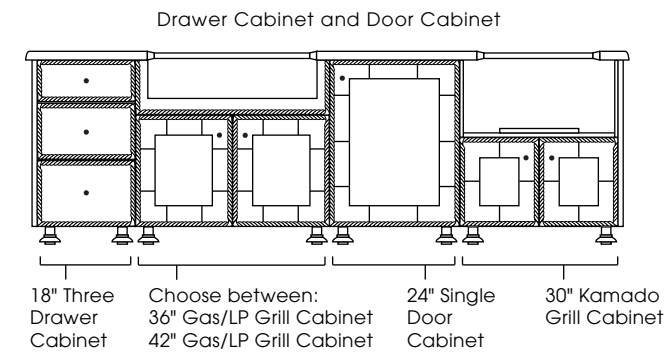

PARADISE STYLE CONFIGURATIONS