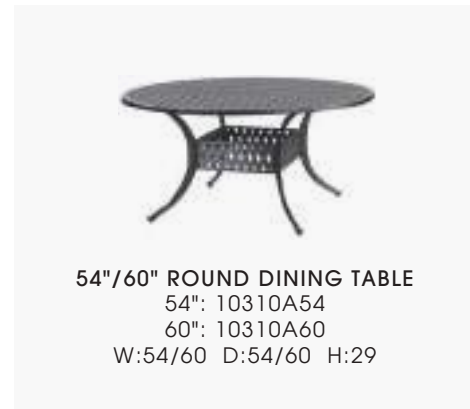

NOT WAREHOUSED

MATERIAL: Cast aluminum

FURNITURE COMPLEMENTS: Alexee, Bel Air, Bella Vista, Columbia, Florence, Grand Terrace, Largo, Michigan, Terrace, Verona

PHOTOS: Finish: Black

See page 146 for pedestal tables and page 19 for lifestyle photo