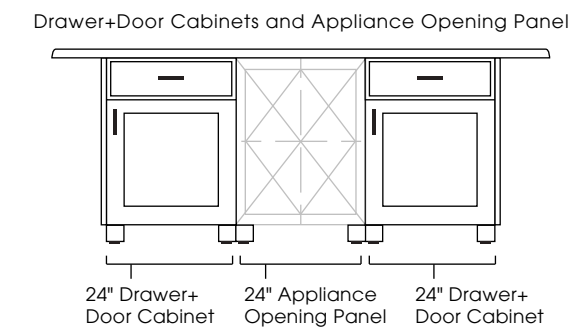

MODANŌ STYLE CONFIGURATIONS