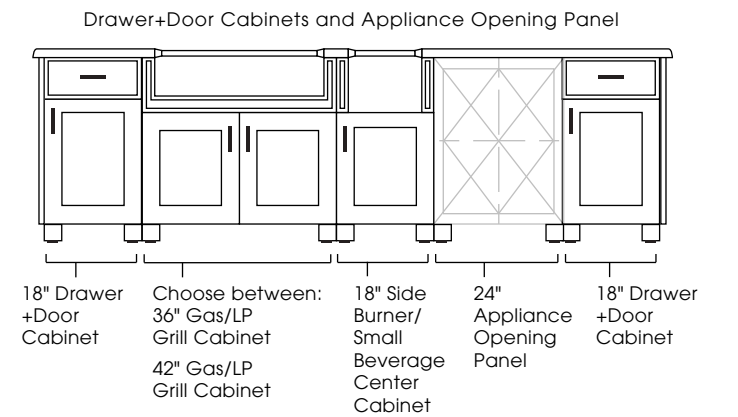

MODANŌ STYLE CONFIGURATIONS