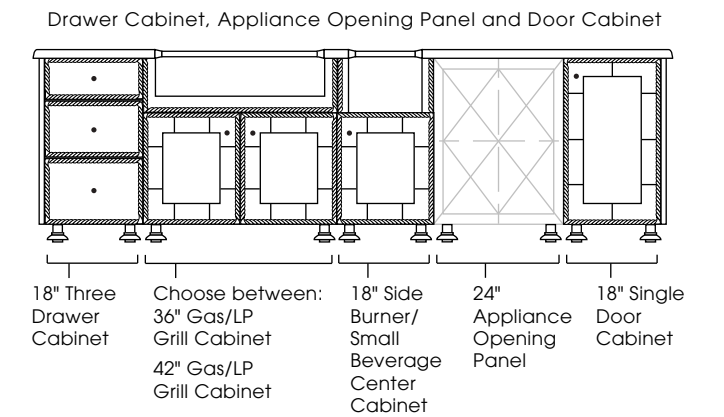

PARADISE STYLE CONFIGURATIONS