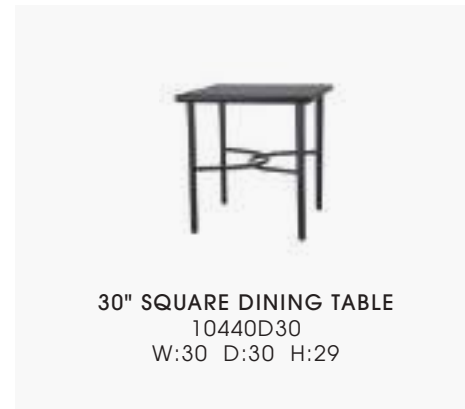

WAREHOUSED IN

*Not warehoused

MATERIAL: Extruded and stamped aluminum

FURNITURE COMPLEMENTS: Alexee, Amari, Aria, Bel Air, Bella Vista, Cabrisa, Columbia, Drake, Echelon, Edge & Wave, Florence, Grand Terrace, Jayne, Largo, Lotus, Michigan, Morro Bay, Phoenix, Terrace, Treviso, Verona

PHOTOS: Finish: Black

See pages 5, 75, 107, 108, 125, 126 and 223 for lifestyle photos