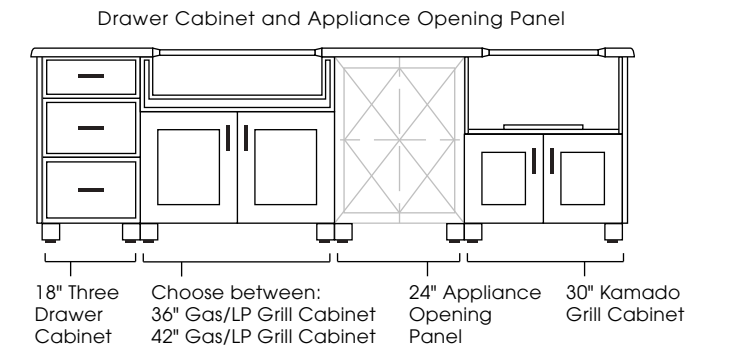

MODANŌ STYLE CONFIGURATIONS