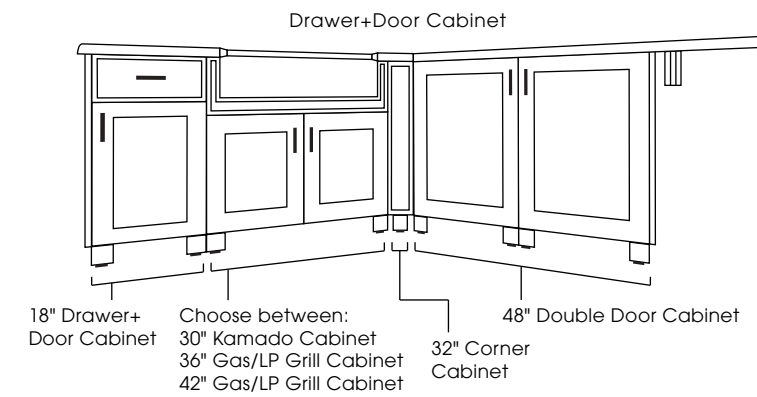

GRILL & SEATING CORNER ISLAND

MODANŌ STYLE CONFIGURATIONS