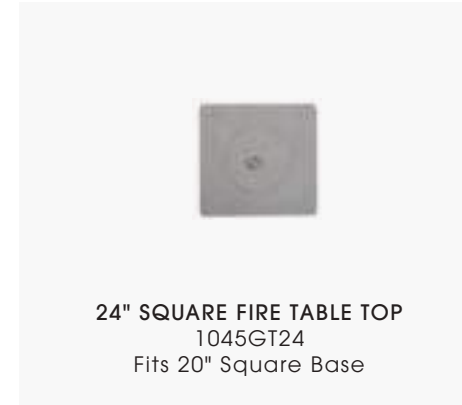

TOPS WAREHOUSED IN

PHOTOS: FIRE TABLE Modanō
25" x 41" Rect. Casual Height
Base Finish: Carbon; 40" x 56"
Rect. Fire Table Top w/ Offset
Round Cover Finish: Quarry
Embellished TOPS Finish:
Quarry Embellished

*Not warehoused

TOP MATERIAL: Cast aluminum

FURNITURE COMPLEMENTS: Alexee, Amari, Aria, Bel Air, Bella Vista, Cabrisa, Columbia, Drake, Echelon, Edge & Wave, Florence, Grand Terrace, Jayne, Largo, Lotus, Michigan, Morro Bay, Phoenix, Plank, Terrace, Treviso, Verona

FIRE TABLE BASE COMPLEMENTS: Modanō and Paradise

See pages 178 and 179 for fire table bases and pages 68, 74, 98, 114, 115, 124, 126 and 222 for lifestyle photos