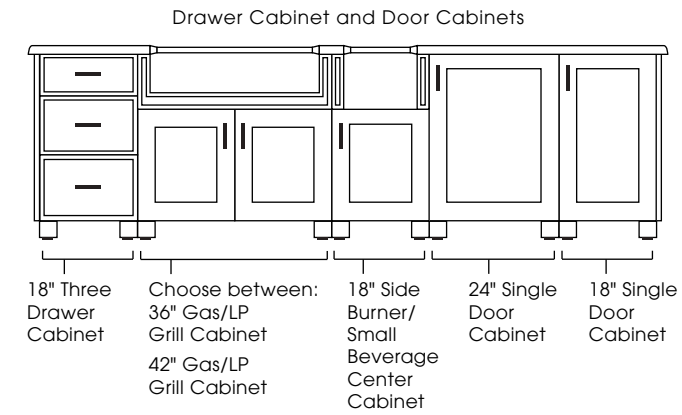

GRILL & SMALL BEVERAGE CENTER ISLAND

MODANŌ STYLE CONFIGURATIONS