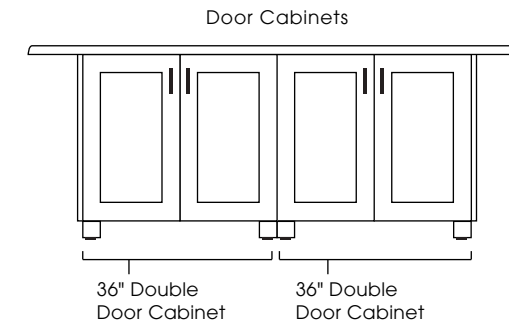

64" one-piece cabinet with 3 under-grill storage areas and locking heavy duty caster wheels

MODANŌ STYLE CONFIGURATIONS