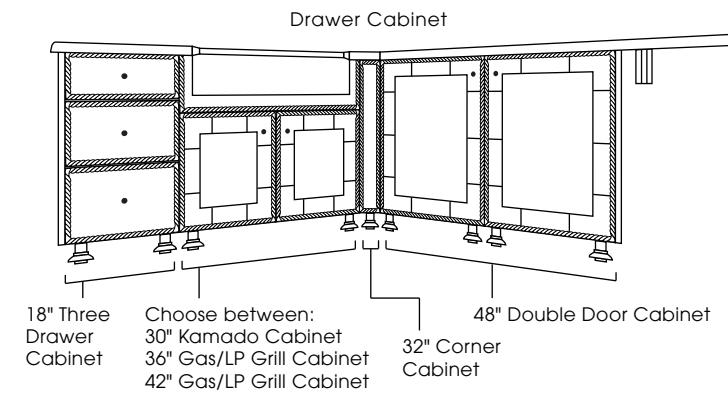

PARADISE STYLE CONFIGURATIONS