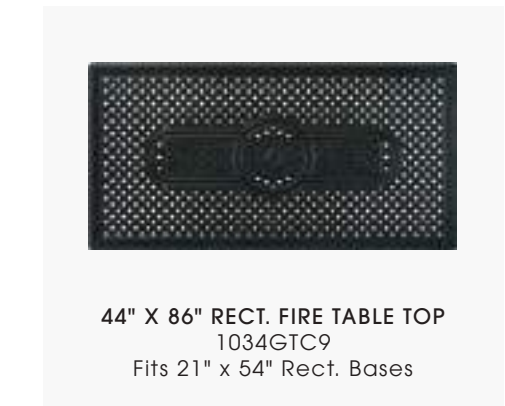

TOPS WAREHOUSED IN

PHOTOS: FIRE TABLE Paradise 21" x 54" Rect. Dining Height Base Finish: Onyx; 44" x 86" Rect. Fire Table Top Finish: Shade TOPS Finish: Black

*Not warehoused

TOP MATERIAL: Cast aluminum

FURNITURE COMPLEMENTS: Alexee, Bel Air, Bella Vista, Columbia, Florence, Grand Terrace, Largo, Michigan, Terrace, Verona

FIRE TABLE BASE COMPLEMENTS: Paradise

See pages 178 and 179 for fire table bases and pages 33, 34 and 65 for lifestyle photos