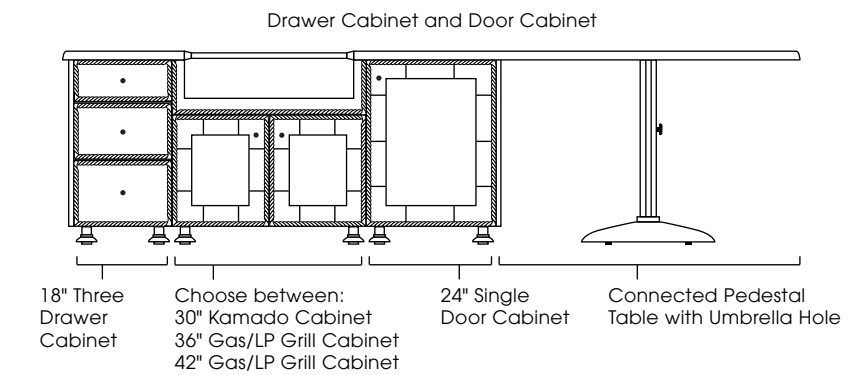

PARADISE STYLE CONFIGURATIONS