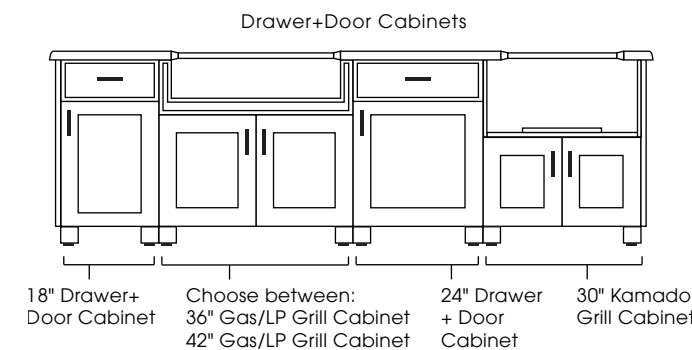

MODANŌ STYLE CONFIGURATIONS