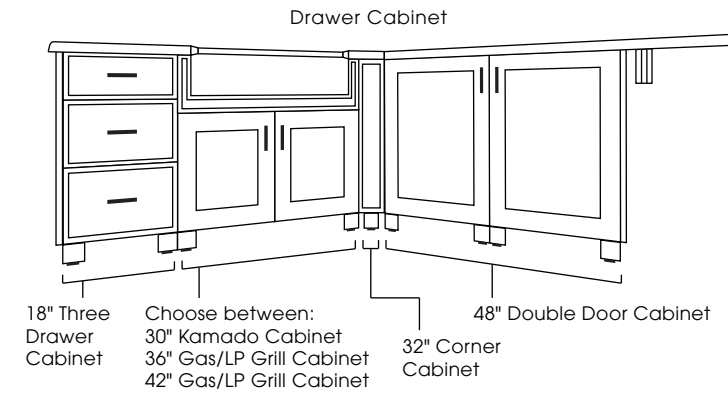

GRILL & SEATING CORNER ISLAND

MODANŌ STYLE CONFIGURATIONS