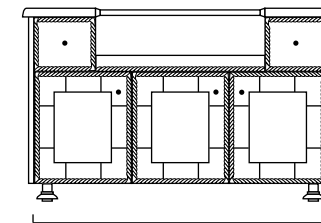

PARADISE STYLE CONFIGURATIONS

57"/67" Gas Grill Islands

Choose between:
54" one-piece cabinet with 3 under-grill storage areas
64" one-piece cabinet with 3 under-grill storage areas