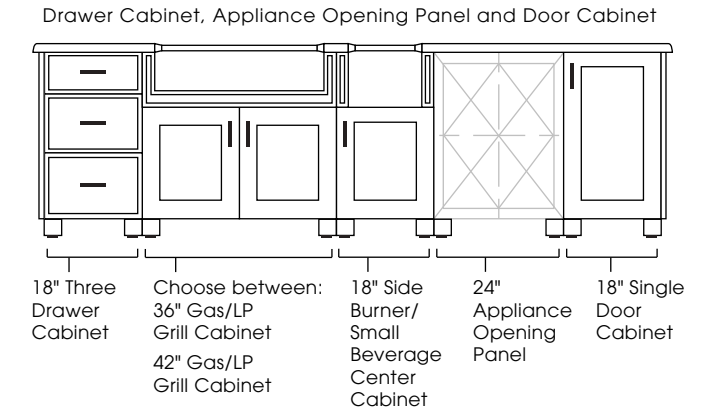

MODANŌ STYLE CONFIGURATIONS