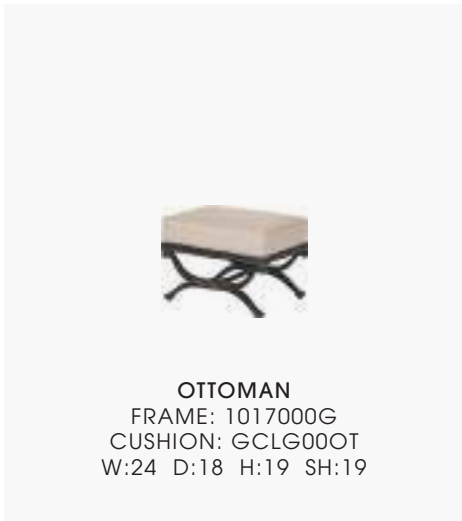

— MICHIGAN —

The state of Michigan is known for its beautiful summers, and relaxing next to sparkling lakes nestled in the woods. The entire collection is designed to celebrate summer relaxation, outdoor beauty and hospitality. Guests will always feel at home with pieces from the Michigan collection.