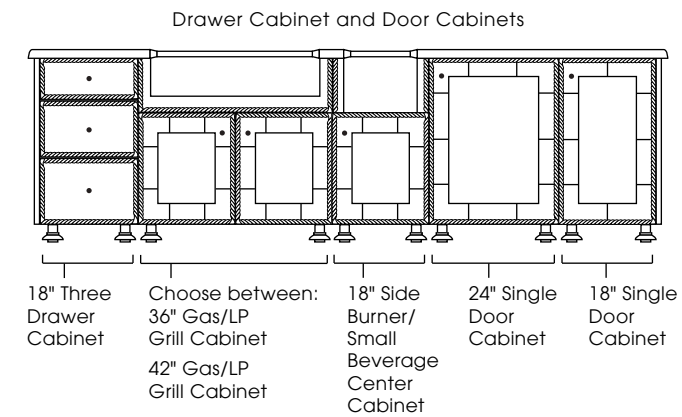

PARADISE STYLE CONFIGURATIONS