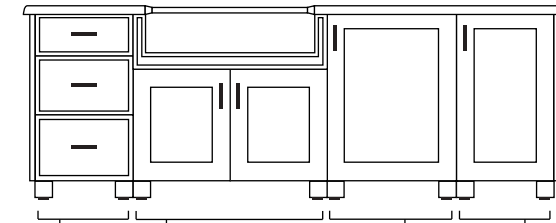

MODANŌ STYLE CONFIGURATIONS

Drawer Cabinet and Door Cabinets

18" Three Drawer Cabinet   Choose between:
30" Kamado Cabinet
36" Gas/LP Grill Cabinet
42" Gas/LP Grill Cabinet   24" Single Door Cabinet   18" Single Door Cabinet