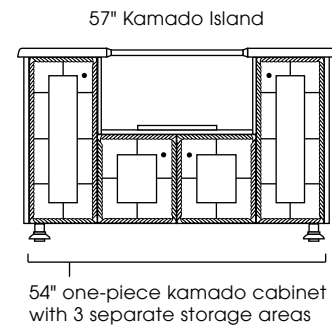

PARADISE STYLE CONFIGURATIONS