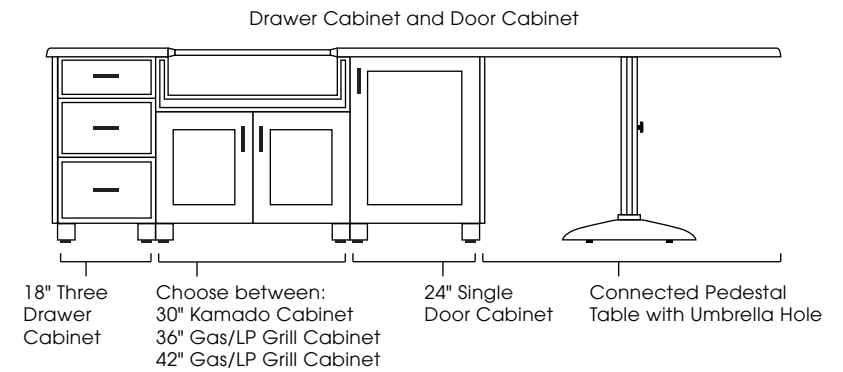

MODANŌ STYLE CONFIGURATIONS