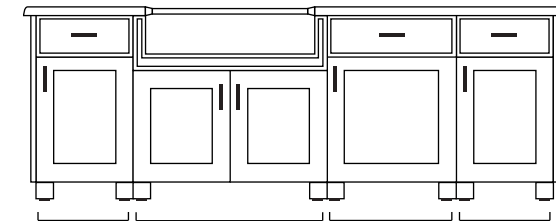

Drawer+Door Cabinets

18" Drawer +Door Cabinet   Choose between:
30" Kamado Cabinet
36" Gas/LP Grill Cabinet
42" Gas/LP Grill Cabinet   24" Drawer +Door Cabinet   18" Drawer +Door Cabinet