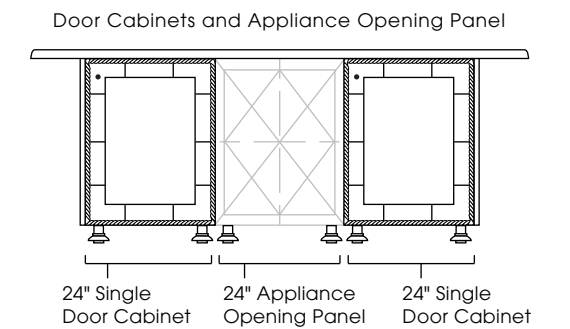

PARADISE STYLE CONFIGURATIONS