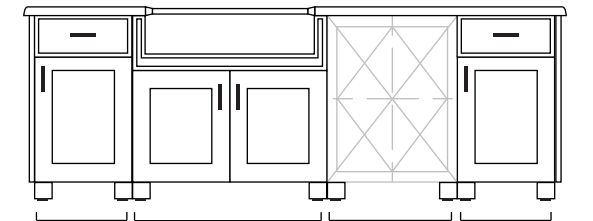

Drawer+Door Cabinets and Appliance Opening Panel

18" Drawer +Door Cabinet   Choose between:
30" Kamado Cabinet
36" Gas/LP Grill Cabinet
42" Gas/LP Grill Cabinet   24" Appliance Opening Panel   18" Drawer +Door Cabinet