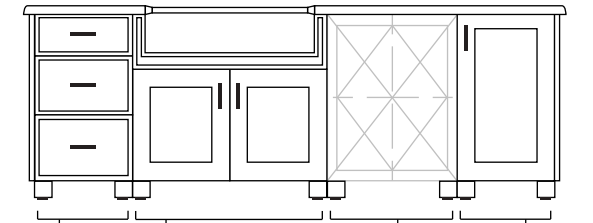

Drawer Cabinet, Appliance Opening Panel and Door Cabinet

18" Three Drawer Cabinet   Choose between:
30" Kamado Cabinet
36" Gas/LP Grill Cabinet
42" Gas/LP Grill Cabinet   24" Appliance Opening Panel   18" Single Door Cabinet