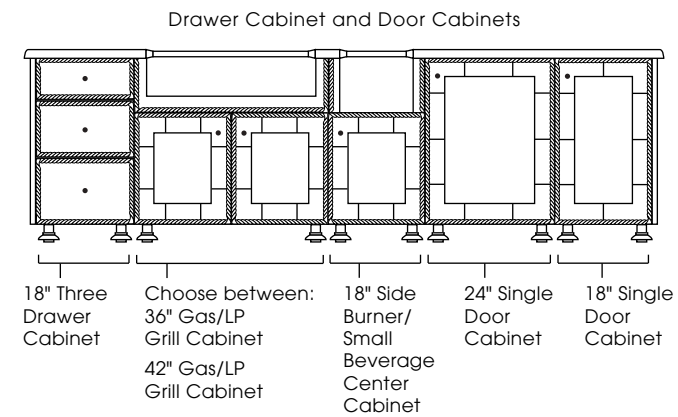

PARADISE STYLE CONFIGURATIONS