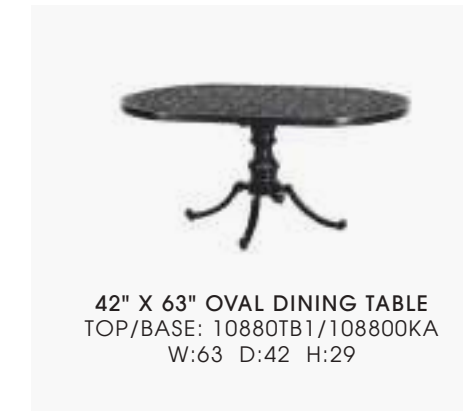

**MATERIAL:** Cast aluminum

**FURNITURE COMPLEMENTS:** Alexee, Columbia, Florence, Grand Terrace, Michigan, Terrace, Verona

**PHOTOS:** Finish: Black

*See pages 50 and 52 for lifestyle photos*

ROUND DINING TABLE  
48" TOP/BASE: 1088TA48/108800KA  
54" TOP/BASE: 1088TA54/108800KA  
W:48/54 D:48/54 H:29