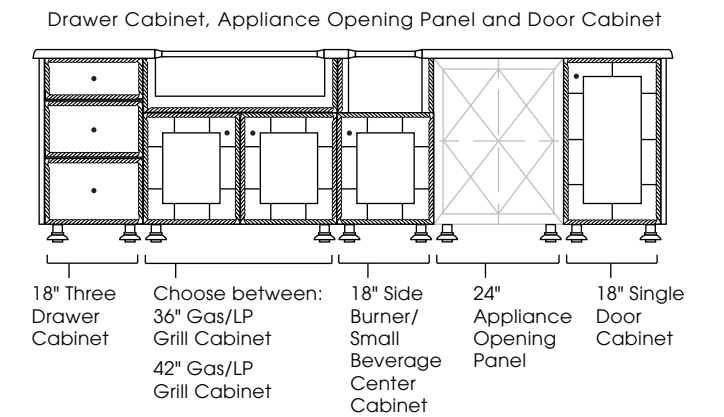

PARADISE STYLE CONFIGURATIONS