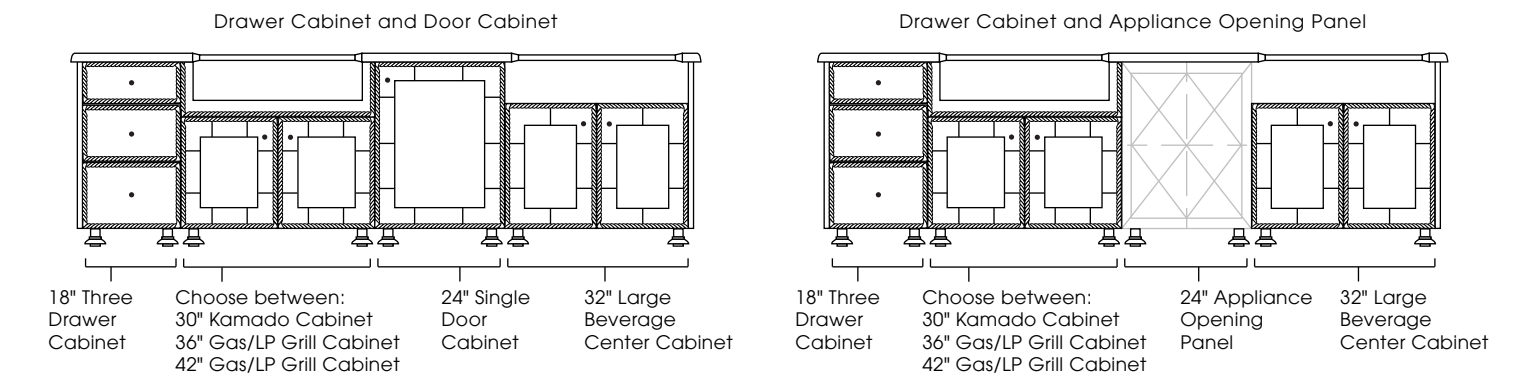

PARADISE STYLE CONFIGURATIONS