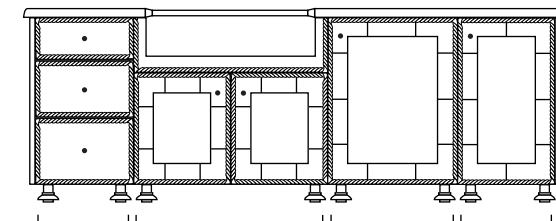

PARADISE STYLE CONFIGURATIONS

Drawer Cabinet and Door Cabinets

18" Three Drawer Cabinet   Choose between:
30" Kamado Cabinet
36" Gas/LP Grill Cabinet
42" Gas/LP Grill Cabinet   24" Single Door Cabinet   18" Single Door Cabinet