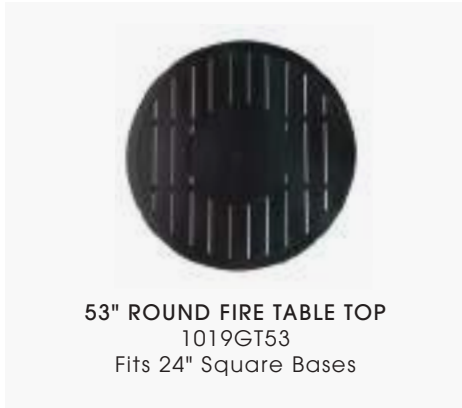

**PHOTOS:** Finish: Black

53" ROUND FIRE TABLE TOP  
1019GT53  
Fits 24" Square Bases

40" X 56" RECT. FIRE TABLE TOP  
1019GTC7  
Fits 19" x 33" Rect. Bases