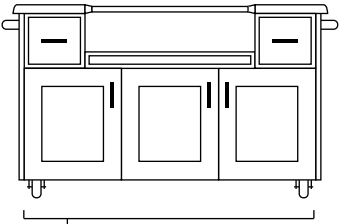

MOBILE GAS GRILL ISLAND

MODANŌ STYLE CONFIGURATIONS

67" Mobile Gas Grill Island

64" one-piece cabinet with 3 under-grill storage areas and locking heavy duty caster wheels