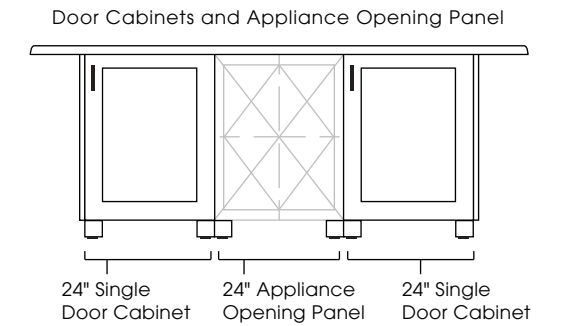

MODANŌ STYLE CONFIGURATIONS