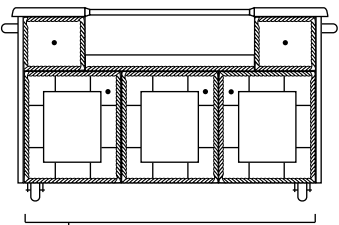

PARADISE STYLE CONFIGURATIONS

67" Mobile Gas Grill Island