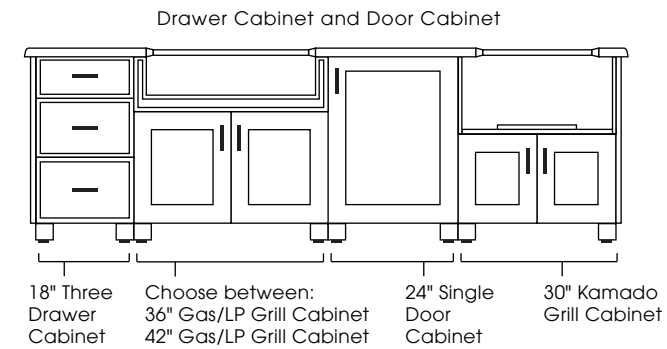

MODANŌ STYLE CONFIGURATIONS