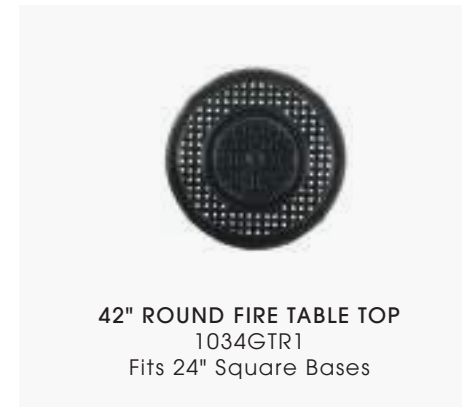

TOPS WAREHOUSED IN

PHOTOS: FIRE TABLE Paradise 21" x 54" Rect. Dining Height Base Finish: Onyx; 44" x 86" Rect. Fire Table Top Finish: Shade TOPS Finish: Black

*Not warehoused

TOP MATERIAL: Cast aluminum

FURNITURE COMPLEMENTS: Alexee, Bel Air, Bella Vista, Columbia, Florence, Grand Terrace, Largo, Michigan, Terrace, Verona

FIRE TABLE BASE COMPLEMENTS: Paradise

See pages 178 and 179 for fire table bases and pages 33, 34 and 65 for lifestyle photos