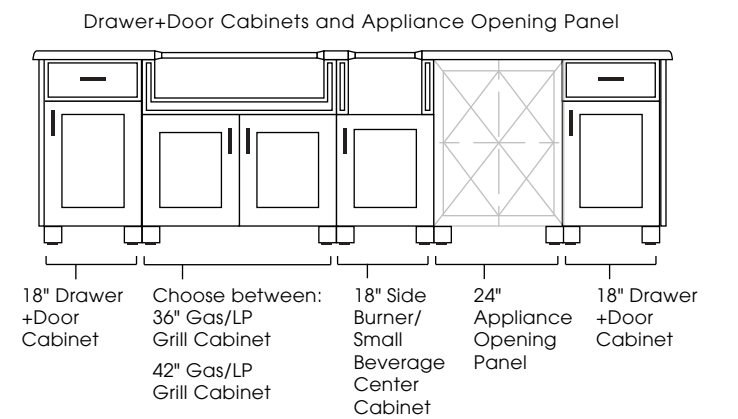

GRILL & SMALL BEVERAGE CENTER ISLAND

MODANŌ STYLE CONFIGURATIONS