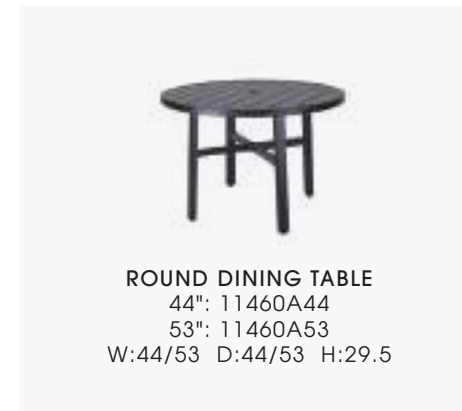

ROUND DINING TABLE
44": 11460A44
53": 11460A53
W:44/53 D:44/53 H:29.5