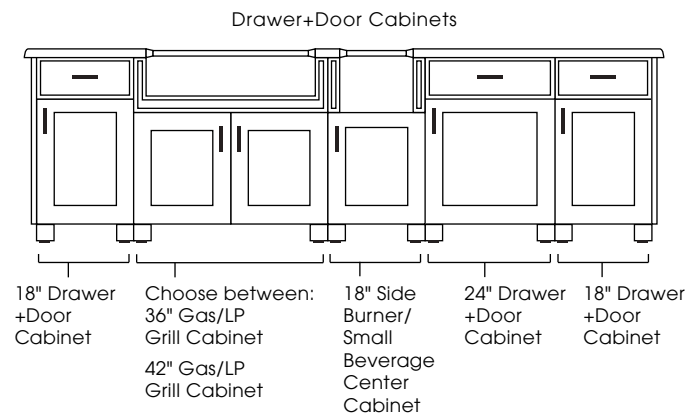

MODANŌ STYLE CONFIGURATIONS