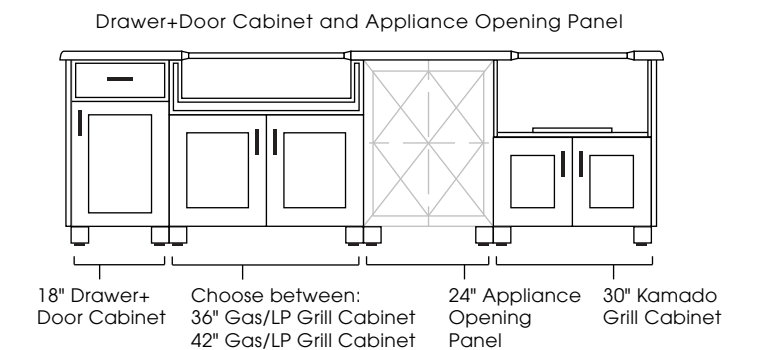

MODANŌ STYLE CONFIGURATIONS