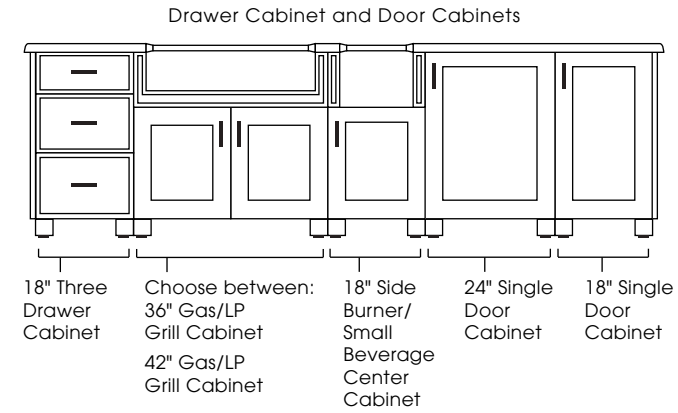

MODANŌ STYLE CONFIGURATIONS