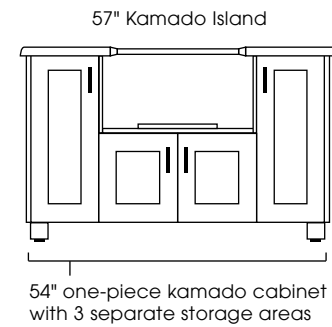

MODANŌ STYLE CONFIGURATIONS