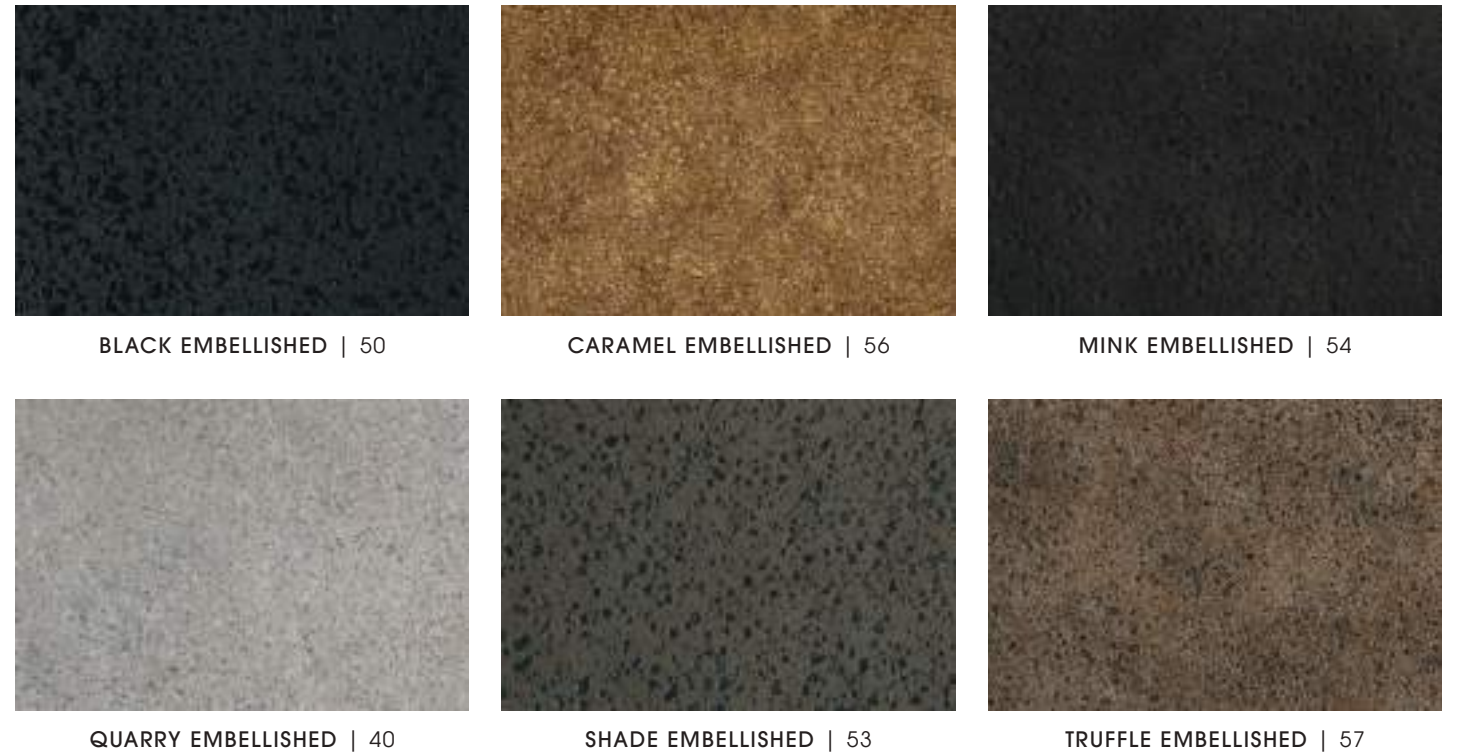

EMBELLISHED FINISHES

Gensun offers 6 scratch resistant embellished finishes that are available on Madrid II, Meridian and Paradise tops, countertops, Fusion and Talia table tops. They are hand painted and will have some variations in color and texture.