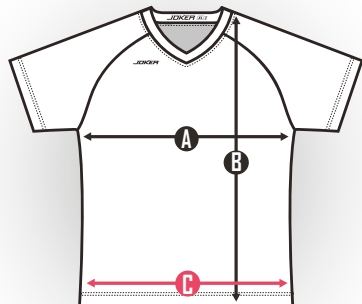

CATALOGUE

2020

—
DEK HOCKEY
HOCKEY
HOODIE

JOKER
JOKERSPORTS.CA

CHANDAIL MULTISPORTS

AUSSI OFFERT EN
CHANDAIL RÉVERSIBLE

SÉNIOR	XS	S	M	L	XL	2XL	3XL	4XL
A	19"	20"	21"	22"	23"	25"	26"	28"
B	26"	27"	28"	29"	30"	31"	32"	33"

FEMME	F-XS	F-S	F-M	F-L	F-XL	F-2XL	F-3XL	F-4XL
A	18"	19"	20"	21"	22"	23"	24"	25"
B	25"	25"	27"	27"	28"	29"	30"	30"
C	19"	20"	21"	22"	23"	24"	25"	26"

JUNIOR	JR-XS	JR-S	JR-M	JR-L	JR-XL
A	14,5"	15,5"	17"	18"	19"
B	21,5"	22,5"	23,5"	24,5"	25,5"