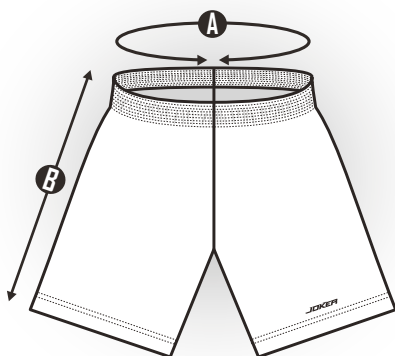

SHORT MULTISPORTS

SÉNIOR	XS	S	M	L	XL	2XL	3XL
A	26"	27"	28"	29"	30"	31"	32"
B	17,5"	18"	18,5"	19"	19,5"	20"	21"

JUNIOR	JR-XS	JR-S	JR-M	JR-L	JR-XL
A	22"	23"	24"	25"	26"
B	13"	14"	15"	16"	17"

SHORT MULTISPORTS, DEK HOCKEY, SOCCER
TISSU 100% POLYESTER
SHORT AVEC CEINTURE ÉLASTIQUE

*Mesures réelles du short à plat (B)

IMPORTANT: prendre en considération que la mesure de la taille (A) est extensible (environ 4")