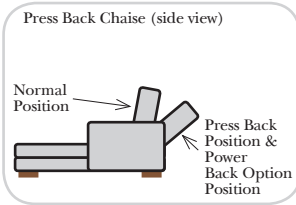

90 Degree / L-Shape Sectional

Put Green Arrows with Red Arrows to Create Sectional Groups → ←