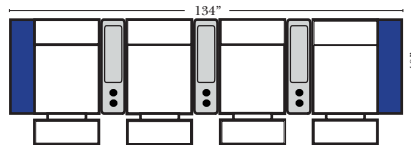

4C Sofa w/3 Small Straight Console Arms-53146