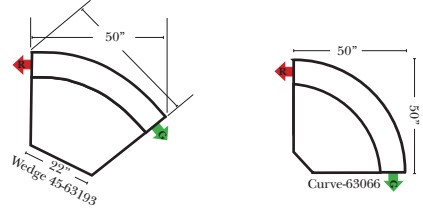

90 Degree / L-Shape Sectional

Put Green Arrows with Red Arrows to Create Sectional Groups → ←