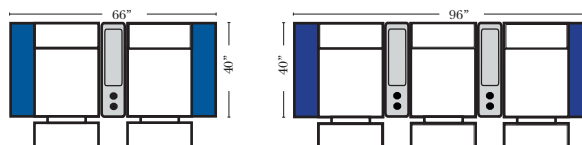

Home Theater Pre-Configured Small Straight & Wedge Consoles

2C Loveseat w/1 Small Straight Console Arm-53142

3C Sofa w/2 Small Straight Console Arms-53140