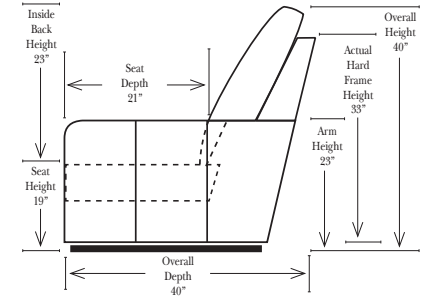

Standard

Put Green Arrows with Red Arrows to Create Sectional Groups → ←

2-Piece Curve Sectional

Put Blue Arrows with Yellow Arrows to Create Sectional Groups → ←

Conversation Sofas

Standards & Options

Standard:

Note:

All Dimensions are approximate, if accuracy is crucial, please contact us for validation of the dimensions shown. However, a 1" to 2" variance can still apply due to foam and upholstery.

90 Degree / L-Shape Sectional