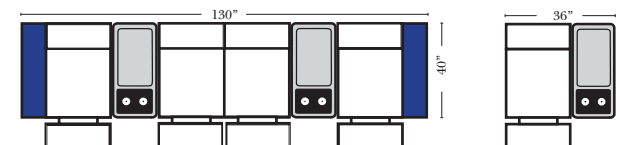

3C Sofa w/2 Small Wedge Console Arms-53141

4C Sofa w/2 Small Wedge Console Arms-53145

Armless Chair w/Small Wedge Console Arm-53127

4C Sofa w/3 Small Wedge Console Arms-53147

Home Theater Pre-Configured Large Straight & Wedge Consoles

2C Loveseat w/1 Large Straight Console Arm-53132

3C Sofa w/2 Large Straight Console Arms-53130

4C Sofa w/2 Large Straight Console Arms-53134

Armless Chair w/Large Straight Console Arm-53128

4C Sofa w/3 Large Straight Console Arms-53136