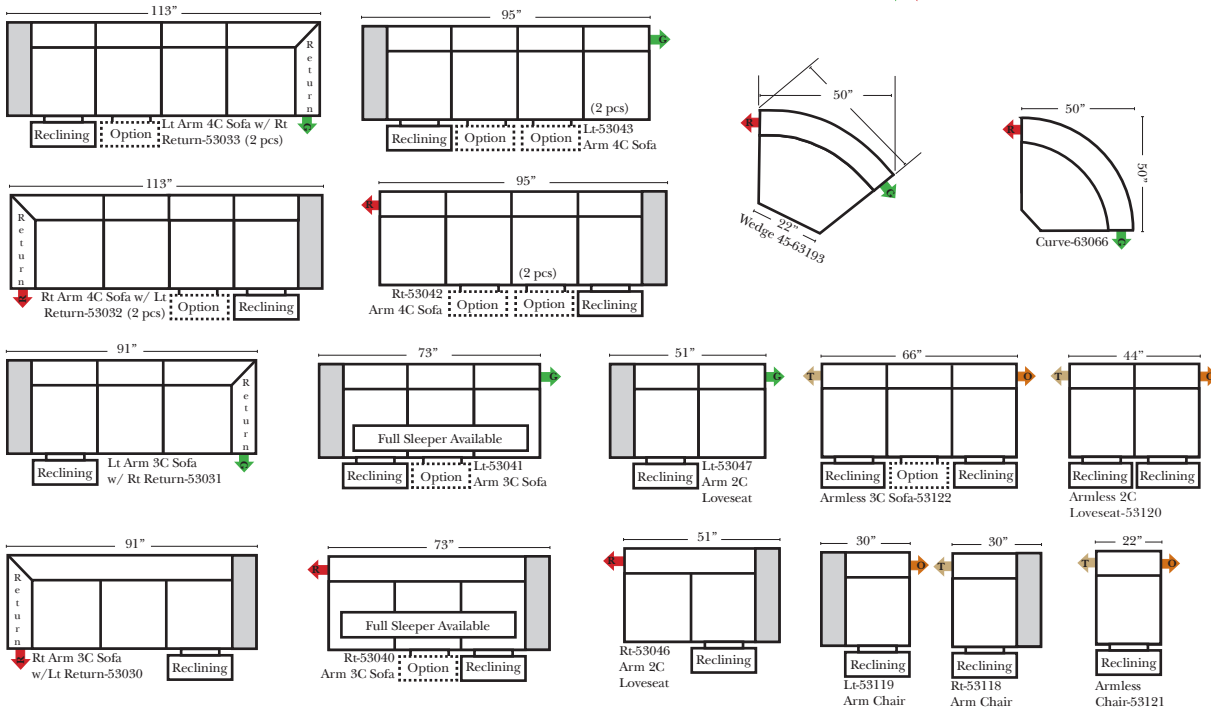

90 Degree / L-Shape Sectional

Put Green Arrows with Red Arrows to Create Sectional Groups → ←