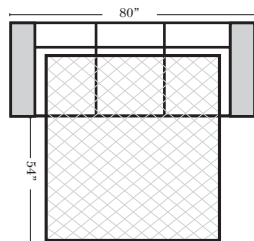

Sleepers

Suggested Configurations

v.08.31.17

Sleeper Options: (Additional charges apply)

- Full Sleeper available w/Standard Mattress
- Deluxe Innerspring Mattress: Full
- Air Dream Coil Mattress: Full Only

The Suggested Configurations below are only a sample of what the imagination can create, please enjoy creating the configuration that fits your lifestyle, using the ideas below and from the items on the other pages.

23126 3C Full Sleeper