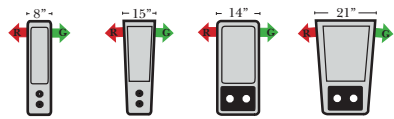

Home Theater Seating - Console Arms

Pre-Configured Home Theater Seating

v.08.31.17

Small Straight-63118 Console Arm
Small Wedge-63119 Console Arm
Large Straight-63116 Console Arm
Large Wedge-63117 Console Arm

Large console arm wood finish is standard as Espresso, available in Walnut - Small console is upholstered.