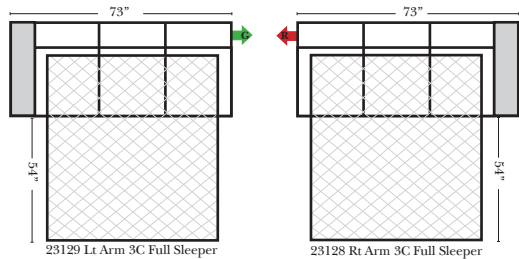

23129 Lt Arm 3C Full Sleeper

23128 Rt Arm 3C Full Sleeper