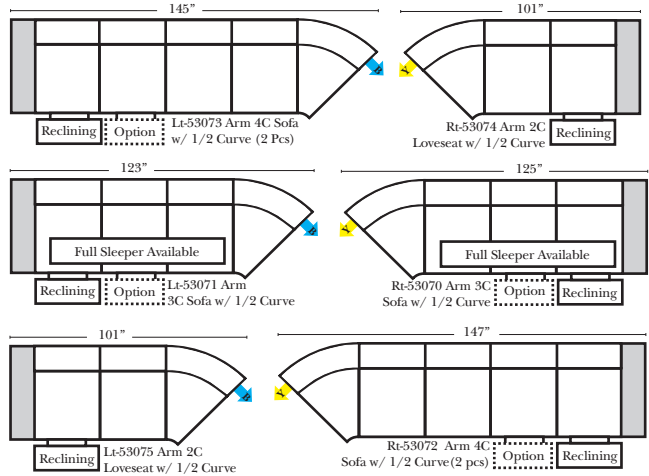

Standard

Put Green Arrows with Red Arrows to Create Sectional Groups → ←

2-Piece Curve Sectional

Put Blue Arrows with Yellow Arrows to Create Sectional Groups → ←

Conversation Sofas

Standards & Options

Standard:

Note:

All Dimensions are approximate, if accuracy is crucial, please contact us for validation of the dimensions shown. However, a 1" to 2" variance can still apply due to foam and upholstery.

90 Degree / L-Shape Sectional