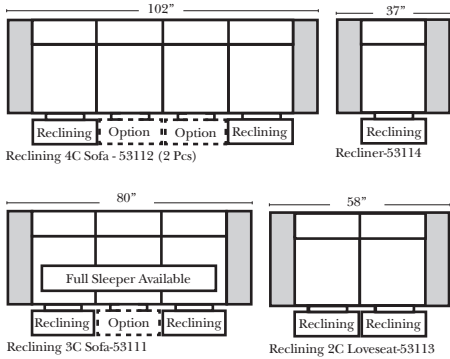

Standard

Put Green Arrows with Red Arrows to Create Sectional Groups → ←