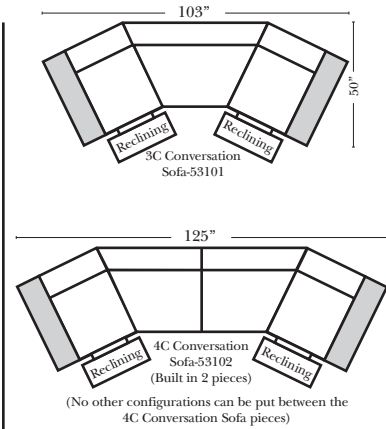

Standard

Put Green Arrows with Red Arrows to Create Sectional Groups → ←

2-Piece Curve Sectional

Put Blue Arrows with Yellow Arrows to Create Sectional Groups → ←

Conversation Sofas

Standards & Options

Standard:

Note:

All Dimensions are approximate, if accuracy is crucial, please contact us for validation of the dimensions shown. However, a 1" to 2" variance can still apply due to foam and upholstery.

90 Degree / L-Shape Sectional