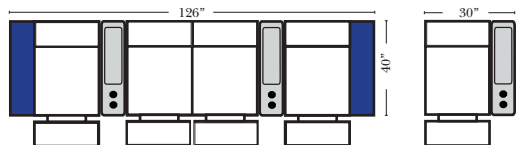

4C Sofa w/2 Small Straight Console Arms-53144

Armless Chair w/Small Straight Console Arm-53126