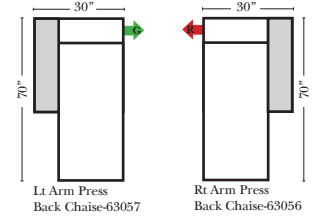

90 Degree / L-Shape Sectional

Put Green Arrows with Red Arrows to Create Sectional Groups → ←