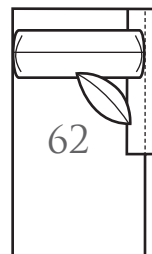

Overall Height	Overall Depth	Inside Depth	Arm Height	Seat Height	Seat Cushion
39	40	25	25	21	HR
Standard: Loose Pillow Back / 19" Accent Pillows			Semi-Attached Back Options Available		
Standard Number of Accent Pillows Represented Below			Overall Width Will Vary Due To Certain Arm Options: Track Arm: -5" Per Arm		

ONE ARM SOFA
 -23 LEFT ARM SOFA
 -22 RIGHT ARM SOFA
 Outside: 86W
 Inside: 71W
 COM: W Seating: HR-3

-41 ARMLESS LOVESEAT
 Outside: 48W
 Inside: 48W
 Seat: 21H
 COM: O Seating: HR-2

ONE ARM LOVESEAT
 -43 LEFT ARM LOVESEAT
 -42 RIGHT ARM LOVESEAT
 Outside: 62W
 Inside: 51W
 COM: T Seating: HR-2

-51 ARMLESS CHAIR
 Outside: 27W
 Inside: 27W
 COM: J Seating: HR-1

ONE ARM CHAIR
 -53 LEFT ARM CHAIR
 -52 RIGHT ARM CHAIR
 Outside: 38W
 Inside: 25W
 COM: L Seating: HR-1

ONE ARM CHAISE
 -63 LEFT ARM CHAISE
 -62 RIGHT ARM CHAISE
 Outside: 38W
 Inside: 25W
 COM: N Seating: HR-1

-31 SQUARE CORNER
 Outside: 40W
 Inside: 25W
 COM: N Seating: HR-1

2062Series

Scale: 1/4" = 1'

Overall Height	Overall Depth	Inside Depth	Arm Height	Seat Height	Seat Cushion
39	40	25	25	21	HR
Standard: Loose Pillow Back / 19" Accent Pillows			Semi-Attached Back Options Available		
Standard Number of Accent Pillows Represented Below			Overall Width Will Vary Due To Certain Arm Options: Track Arm: -5" Per Arm		