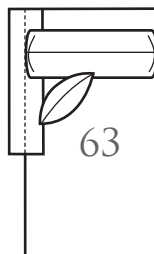

Overall Height	Overall Depth	Inside Depth	Arm Height	Seat Height	Seat Cushion
39	40	25	25	21	HR
Standard: Loose Pillow Back / 19" Accent Pillows			Semi-Attached Back Options Available		
Standard Number of Accent Pillows Represented Below			Overall Width Will Vary Due To Certain Arm Options: Track Arm: -5" Per Arm		

ONE ARM SOFA
 -23 LEFT ARM SOFA
 -22 RIGHT ARM SOFA
 Outside: 86W
 Inside: 71W
 COM: W Seating: HR-3

-41 ARMLESS LOVESEAT
 Outside: 48W
 Inside: 48W
 Seat: 21H
 COM: O Seating: HR-2

ONE ARM LOVESEAT
 -43 LEFT ARM LOVESEAT
 -42 RIGHT ARM LOVESEAT
 Outside: 62W
 Inside: 51W
 COM: T Seating: HR-2

-51 ARMLESS CHAIR
 Outside: 27W
 Inside: 27W
 COM: J Seating: HR-1

ONE ARM CHAIR
 -53 LEFT ARM CHAIR
 -52 RIGHT ARM CHAIR
 Outside: 38W
 Inside: 25W
 COM: L Seating: HR-1

ONE ARM CHAISE
 -63 LEFT ARM CHAISE
 -62 RIGHT ARM CHAISE
 Outside: 38W
 Inside: 25W
 COM: N Seating: HR-1

-31 SQUARE CORNER
 Outside: 40W
 Inside: 25W
 COM: N Seating: HR-1

2062Series

Scale: 1/4" = 1'

Overall Height	Overall Depth	Inside Depth	Arm Height	Seat Height	Seat Cushion
39	40	25	25	21	HR
Standard: Loose Pillow Back / 19" Accent Pillows			Semi-Attached Back Options Available		
Standard Number of Accent Pillows Represented Below			Overall Width Will Vary Due To Certain Arm Options: Track Arm: -5" Per Arm		