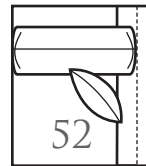

Overall Height	Overall Depth	Inside Depth	Arm Height	Seat Height	Seat Cushion
39	40	25	25	21	HR
Standard: Loose Pillow Back / 19" Accent Pillows			Semi-Attached Back Options Available		
Standard Number of Accent Pillows Represented Below			Overall Width Will Vary Due To Certain Arm Options: Track Arm: -5" Per Arm		

ONE ARM SOFA
 -23 LEFT ARM SOFA
 -22 RIGHT ARM SOFA
 Outside: 86W
 Inside: 71W
 COM: W Seating: HR-3

-41 ARMLESS LOVESEAT
 Outside: 48W
 Inside: 48W
 Seat: 21H
 COM: O Seating: HR-2

ONE ARM LOVESEAT
 -43 LEFT ARM LOVESEAT
 -42 RIGHT ARM LOVESEAT
 Outside: 62W
 Inside: 51W
 COM: T Seating: HR-2

-51 ARMLESS CHAIR
 Outside: 27W
 Inside: 27W
 COM: J Seating: HR-1

ONE ARM CHAIR
 -53 LEFT ARM CHAIR
 -52 RIGHT ARM CHAIR
 Outside: 38W
 Inside: 25W
 COM: L Seating: HR-1

ONE ARM CHAISE
 -63 LEFT ARM CHAISE
 -62 RIGHT ARM CHAISE
 Outside: 38W
 Inside: 25W
 COM: N Seating: HR-1

-31 SQUARE CORNER
 Outside: 40W
 Inside: 25W
 COM: N Seating: HR-1

2062Series

Scale: 1/4" = 1'

Overall Height	Overall Depth	Inside Depth	Arm Height	Seat Height	Seat Cushion
39	40	25	25	21	HR
Standard: Loose Pillow Back / 19" Accent Pillows			Semi-Attached Back Options Available		
Standard Number of Accent Pillows Represented Below			Overall Width Will Vary Due To Certain Arm Options: Track Arm: -5" Per Arm		