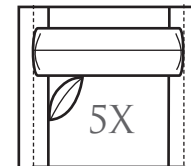

Overall Height	Overall Depth	Inside Depth	Arm Height	Seat Height	Seat Cushion
39	40	25	25	21	HR
Standard: Loose Pillow Back / 19" Accent Pillows			Semi-Attached Back Options Available		
Standard Number of Accent Pillows Represented Below			Overall Width Will Vary Due To Certain Arm Options: Track Arm: -5" Per Arm		

-31 SQUARE CORNER
 Outside: 40W
 Inside: 25W
 COM: N Seating: HR-1

2062Series

Scale: 1/4" = 1'

Overall Height	Overall Depth	Inside Depth	Arm Height	Seat Height	Seat Cushion
39	40	25	25	21	HR
Standard: Loose Pillow Back / 19" Accent Pillows			Semi-Attached Back Options Available		
Standard Number of Accent Pillows Represented Below			Overall Width Will Vary Due To Certain Arm Options: Track Arm: -5" Per Arm		

-20 SOFA
 Outside: 95W
 Inside: 69W
 COM: Z Seating: HR-3

-80 SOFA (3 CUSHION)
 Outside: 104W
 Inside: 78W
 COM: AB Seating: HR-3

-70 SOFA (2 CUSHION)
 Outside: 95W
 Inside: 69W
 COM: Y Seating: HR-2

-40 LOVESEAT
 Outside: 73W
 Inside: 47W
 COM: U Seating: HR-2

-50 CHAIR
-56 SWIVEL CHAIR
 (Available Skirted Base Only)
 Outside: 56W • Inside: 32W
 COM: P Seating: HR-1

-55 OTTOMAN
 Outside: 18H 25D 39W
 COM: F Seating: CR-1
 Suggested Ottoman:
 2061-55

-5X CHAIR
 Outside: 47W • Inside: 24W
 COM: N Seating: HR-1
 Suggested Ottoman:
 2053-55