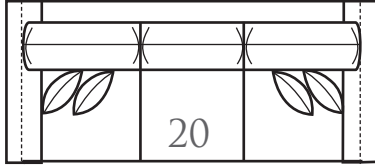

-51 ARMLESS CHAIR
 Outside: 27W
 Inside: 27W
 COM: J Seating: HR-1

ONE ARM CHAIR
 -53 LEFT ARM CHAIR
 -52 RIGHT ARM CHAIR
 Outside: 38W
 Inside: 25W
 COM: L Seating: HR-1

ONE ARM CHAISE
 -63 LEFT ARM CHAISE
 -62 RIGHT ARM CHAISE
 Outside: 38W
 Inside: 25W
 COM: N Seating: HR-1

-32 CURVED CORNER
 Outside: 72W
 Inside: 17W
 Wall Depth: 50"
 COM: N Seating: HR-1

ONE ARM WEDGE LOVESEAT
 -45 LEFT ARM WEDGE LOVESEAT
 -44 RIGHT ARM WEDGE LOVESEAT
 Outside: 68W
 Inside: 51W
 COM: Q Seating: HR-2

-31 SQUARE CORNER
 Outside: 40W
 Inside: 25W
 COM: N Seating: HR-1

2062Series

Scale: 1/4" = 1'

Overall Height	Overall Depth	Inside Depth	Arm Height	Seat Height	Seat Cushion
39	40	25	25	21	HR
Standard: Loose Pillow Back / 19" Accent Pillows			Semi-Attached Back Options Available		
Standard Number of Accent Pillows Represented Below			Overall Width Will Vary Due To Certain Arm Options: Track Arm: -5" Per Arm		