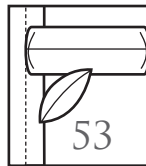

Overall Height	Overall Depth	Inside Depth	Arm Height	Seat Height	Seat Cushion
39	40	25	25	21	HR
Standard: Loose Pillow Back / 19" Accent Pillows			Semi-Attached Back Options Available		
Standard Number of Accent Pillows Represented Below			Overall Width Will Vary Due To Certain Arm Options: Track Arm: -5" Per Arm		

ONE ARM SOFA
 -23 LEFT ARM SOFA
 -22 RIGHT ARM SOFA
 Outside: 86W
 Inside: 71W
 COM: W Seating: HR-3

-41 ARMLESS LOVESEAT
 Outside: 48W
 Inside: 48W
 Seat: 21H
 COM: O Seating: HR-2

ONE ARM LOVESEAT
 -43 LEFT ARM LOVESEAT
 -42 RIGHT ARM LOVESEAT
 Outside: 62W
 Inside: 51W
 COM: T Seating: HR-2

-51 ARMLESS CHAIR
 Outside: 27W
 Inside: 27W
 COM: J Seating: HR-1

ONE ARM CHAIR
 -53 LEFT ARM CHAIR
 -52 RIGHT ARM CHAIR
 Outside: 38W
 Inside: 25W
 COM: L Seating: HR-1

ONE ARM CHAISE
 -63 LEFT ARM CHAISE
 -62 RIGHT ARM CHAISE
 Outside: 38W
 Inside: 25W
 COM: N Seating: HR-1

-31 SQUARE CORNER
 Outside: 40W
 Inside: 25W
 COM: N Seating: HR-1

2062Series

Scale: 1/4" = 1'

Overall Height	Overall Depth	Inside Depth	Arm Height	Seat Height	Seat Cushion
39	40	25	25	21	HR
Standard: Loose Pillow Back / 19" Accent Pillows			Semi-Attached Back Options Available		
Standard Number of Accent Pillows Represented Below			Overall Width Will Vary Due To Certain Arm Options: Track Arm: -5" Per Arm		