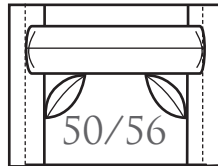

Overall Height	Overall Depth	Inside Depth	Arm Height	Seat Height	Seat Cushion
39	40	25	25	21	HR
Standard: Loose Pillow Back / 19" Accent Pillows			Semi-Attached Back Options Available		
Standard Number of Accent Pillows Represented Below			Overall Width Will Vary Due To Certain Arm Options: Track Arm: -5" Per Arm		

-31 SQUARE CORNER
 Outside: 40W
 Inside: 25W
 COM: N Seating: HR-1

2062Series

Scale: 1/4" = 1'

Overall Height	Overall Depth	Inside Depth	Arm Height	Seat Height	Seat Cushion
39	40	25	25	21	HR
Standard: Loose Pillow Back / 19" Accent Pillows			Semi-Attached Back Options Available		
Standard Number of Accent Pillows Represented Below			Overall Width Will Vary Due To Certain Arm Options: Track Arm: -5" Per Arm		

-20 SOFA
 Outside: 95W
 Inside: 69W
 COM: Z Seating: HR-3

-80 SOFA (3 CUSHION)
 Outside: 104W
 Inside: 78W
 COM: AB Seating: HR-3

-70 SOFA (2 CUSHION)
 Outside: 95W
 Inside: 69W
 COM: Y Seating: HR-2

-40 LOVESEAT
 Outside: 73W
 Inside: 47W
 COM: U Seating: HR-2

-50 CHAIR
-56 SWIVEL CHAIR
 (Available Skirted Base Only)
 Outside: 56W • Inside: 32W
 COM: P Seating: HR-1

-55 OTTOMAN
 Outside: 18H 25D 39W
 COM: F Seating: CR-1
 Suggested Ottoman:
 2061-55

-5X CHAIR
 Outside: 47W • Inside: 24W
 COM: N Seating: HR-1
 Suggested Ottoman:
 2053-55