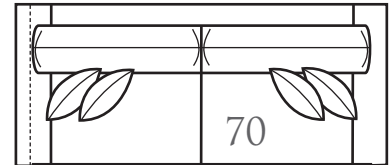

-70 SOFA (2 CUSHION)
Outside: 95W
Inside: 69W
COM: Y Seating: HR-2