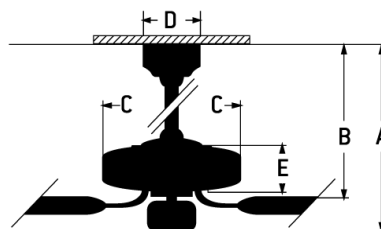

- Standard, 3-Speed Reversible Motor
- 4" and 6" Downrods (Included)
- 24" Blades (Included)
- Integrated LED Light Source (Dimmable)
- Remote & Wall Control Adaptable (Sold Separately)
- Dual Mount (Flat or Angled Ceiling)
- LED Module is Guaranteed for 3 years
- Small form, large performance. Great airflow for small spaces.

Specs

Blade Sweep Opt (in.)	24
Blades	6
Blade Pitch (deg)	25
Motor Size (MM)	153x12
Amps at High Speed	0.37
Watts (Hi Speed)	44
Energy Guide Watts	17
Energy Guide CFM	1111
Energy Guide CFM_Watts	64
Energy Guide Est. Yearly	5
Energy Cost	
Carton Size (CU FT)	0.84
Blade Options	Fits Only
Bulb CCT	3000
Bulb Wattage	12
Compatible Control Types	UCI-2002-2 Remote & Wall Control
CRI	90
Light Kit Options	Integrated Light Kit
Lumens	841

Dimensions

A:	14.17
B:	8.70
C:	6.61
D:	5.12
E:	5.51
F: w/o Light Kit - Downrod Length (in.)	5.51 6

Craftmade • 650 S. Royal Lane • Coppell, TX 75019 • • • © 2021 All Rights Reserved