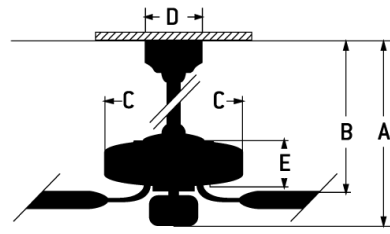

### Specs

Blade Sweep Opt (in.)	54
Blades	3
Blade Pitch (deg)	13
Motor Size (MM)	125x30
Amps at High Speed	0.47
Watts (Hi Speed)	33.10
Energy Guide Watts	21
Energy Guide CFM	3857
Energy Guide CFM_Watts	185
Energy Guide Est. Yearly	6
Energy Cost	
High Speed (CFM)	5,424.000
Low Speed (CFM)	1,150.000
Shipping Weight (lbs.)	11.24
Carton Size (CU FT)	1.74

### Dimensions

A:	14.40
B:	12.50
C:	4.92
D:	5.12
E:	9.26
F: w/o Light Kit -	9.26
Downrod Length (in.)	6

**Blade Options**  
**Light Kit Options**

Fits Only  
Bowl Light Kits, Universal Light Kits,  
or Customize Your Own (Universal  
Fitters and 2 1/4" Glass)