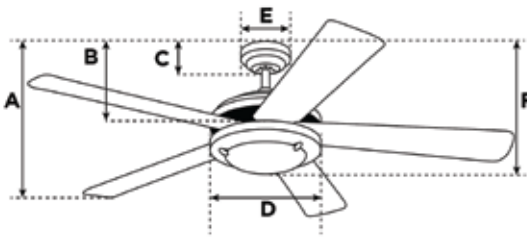

### Specifications

Size .....	52"
Blades.....	ABS
	Oil Rubbed Bronze
Blade Pitch.....	12°
Approved Location.....	Outdoor / Indoor
Suggested Room Size.....	Great Room (up to 20x20)
Down Rod.....	3/4" x 4"
Installation.....	Combo
Light Bulb Usage.....	(1) Light Bulb Standard E26 Base
	60 Watt Max. (Not Included)
Control .....	Adaptable Remote Control
Speed .....	3
Motor Finish.....	Oil Rubbed Bronze
Motor Material .....	Silicon Steel
Reverse Flow .....	Yes
Capacitor .....	Triple

### Measurements

A. Top of Canopy to Bottom of Blades .....	11 7/8 "
B. Top of Canopy to Bottom of Switch House.....	11 3/8 "
C. Top of Canopy to Bottom of Canopy .....	2 1/2 "
D. Width of Motor Housing.....	6 3/4 "
E. Width of Canopy.....	5 1/8 "
F. Top of Canopy to Bottom of Glass.....	14 1/4 "