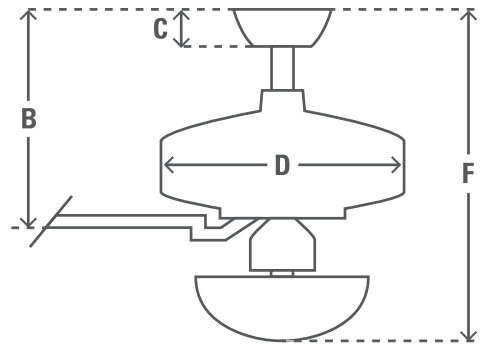

# 152cm (60") WARRANT

PRODUCT SPECIFICATION SHEET

Family Name                      Warrant

Model #	59462
UPC Code	049694594624
Voltage	120v/60Hz
Housing Finish	Brushed Nickel
Blade Finishes	Drifted Oak/Bleached Grey Pine
Number of Blades	6
Blade Material	Plywood
Light Socket Type	Integrated
Bulbs	One (1) Integrated LED Module

Motor Size (mm)                      DC

Downrods Included	in	cm
	6"	15.2
Net Weight	lbs	kgs
	25.1	11.4

ENERGY INFORMATION	
Airflow (m <sup>3</sup> /s)	4522
CFM at High	5687
RPM	0
Noise Level	< 46dbA overall < 36dbA motor
Energy Use (W)	25
FAN DIMENSIONS	
	in      cm
(B) Ceiling to Bottom of Blade	14.3    36.3
(C) Ceiling to Bottom of Canopy	2.8     7.0
(D) Width of Fan Body	8.6     21.8
(F) Ceiling to Bottom of Light	16.9    42.8