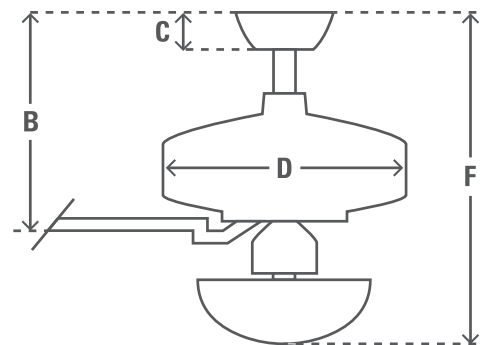

132cm (52") MILL VALLEY

PRODUCT SPECIFICATION SHEET

Family Name Mill Valley

Model # 59308

UPC Code 049694593085

Voltage 120v/60Hz

Housing Finish Matte Silver

Blade Finishes Grey Pine/Washed Walnut

Number of Blades 5

Blade Material Plywood

Light Socket Type E26 Socket

Bulbs One (1) LED Bulb

Motor Size (mm) 172mm x 20mm

Downrods Included	in	cm
	4"	10.2
	2"	5.1

Net Weight	lbs	kgs
	23.1	10.5

ENERGY INFORMATION

Airflow (m³/s) 3209

CFM at High 4905

RPM 0

Noise Level < 46dbA overall
< 36dbA motor

Energy Use (W) 46

FAN DIMENSIONS

	in	cm
(B) Ceiling to Bottom of Blade	11.0	28.0
(C) Ceiling to Bottom of Canopy	2.8	7.0
(D) Width of Fan Body	13.3	33.8
(F) Ceiling to Bottom of Light	17.3	44.0