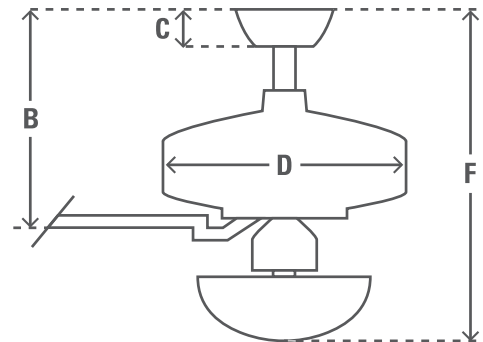

132cm (52") OCALA

PRODUCT SPECIFICATION SHEET

Family Name Ocala

Model #	59214						
UPC Code	049694592149						
Voltage	120v/60Hz						
Housing Finish	Noble Bronze						
Blade Finishes	Roasted Maple/Washed Walnut						
Number of Blades	4						
Blade Material	Plywood						
Light Socket Type	E26 Sockets						
Bulbs	Two (2) LED Bulbs						
Motor Size (mm)	172mm x 20mm						
Downrods Included	<table border="1"> <tr> <th>in</th> <th>cm</th> </tr> <tr> <td>3"</td> <td>7.6</td> </tr> <tr> <td>2"</td> <td>5.1</td> </tr> </table>	in	cm	3"	7.6	2"	5.1
in	cm						
3"	7.6						
2"	5.1						
Net Weight	<table border="1"> <tr> <th>lbs</th> <th>kgs</th> </tr> <tr> <td>22.5</td> <td>10.2</td> </tr> </table>	lbs	kgs	22.5	10.2		
lbs	kgs						
22.5	10.2						

ENERGY INFORMATION

Airflow (m ³ /s)	3271
CFM at High	5028
RPM	0
Noise Level	< 46dbA overall < 36dbA motor
Energy Use (W)	47

FAN DIMENSIONS

	in	cm
(B) Ceiling to Bottom of Blade	9.8	24.9
(C) Ceiling to Bottom of Canopy	2.8	7.0
(D) Width of Fan Body	8.4	21.4
(F) Ceiling to Bottom of Light	14.3	36.4