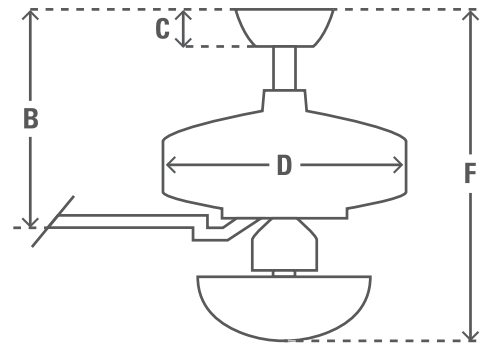

137cm (54") WINDEMERE

PRODUCT SPECIFICATION SHEET

Family Name Windemere

Model # 59039

UPC Code 049694590398

Voltage 120v/60Hz

Housing Finish Brushed Nickel

Blade Finishes Burnished Walnut/
Burnished Mahogany

Number of Blades 5

Blade Material Plywood

Light Socket Type E12 Sockets

Bulbs Two (2) Candelabra
Incandescent Bulbs

Motor Size (mm) 172mm x 20mm

Downrods Included	in	cm
	3"	7.6
	6"	15.2

Net Weight	lbs	kgs
	20.3	9.2

ENERGY INFORMATION

Airflow (m³/s) 3732

CFM at High 5585

RPM 188

Noise Level < 46dbA overall
< 36dbA motor

Energy Use (W) 48

FAN DIMENSIONS

	in	cm
(B) Ceiling to Bottom of Blade	12.4	31.5
(C) Ceiling to Bottom of Canopy	2.8	7.0
(D) Width of Fan Body	8.7	22.0
(F) Ceiling to Bottom of Light	16.5	41.9