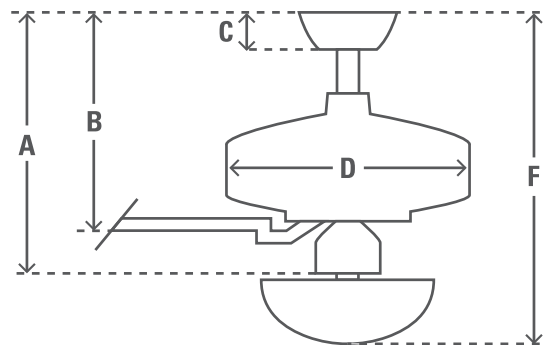

132cm (52") LOKI

PRODUCT SPECIFICATION SHEET

Family Name	Loki		
Model #	54152		
UPC Code	049694541529		
Voltage	120v/60Hz		
Housing Finish	Noble Bronze		
Blade Finishes	Barnwood/Drifted Oak		
Number of Blades	4		
Blade Material	Composite		
Light Socket Type	E26 Sockets		
Bulbs	Two LED Bulbs		
Motor Size (mm)	172mm x 20mm		
Downrods Included	in	cm	
	2"	5.1	
	4"	10.2	
Net Weight	lbs	kgs	
	22.7	10.3	

ENERGY INFORMATION	
Airflow (m ³ /s)	3658
CFM at High	5562
RPM	0
Noise Level	< 46dbA overall < 36dbA motor
Energy Use (W)	46
FAN DIMENSIONS	
	in cm
(A) Ceiling to Bottom of Fan	16.9 42.8
(B) Ceiling to Bottom of Blade	11.6 29.4
(C) Ceiling to Bottom of Canopy	2.8 7.0
(D) Width of Fan Body	8.3 21.1
(F) Ceiling to Bottom of Light	16.9 42.8