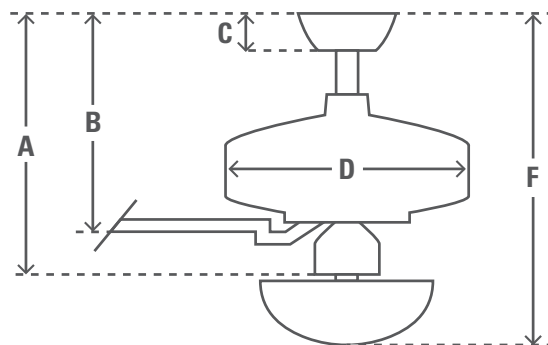

# 132cm (52") ZEAL

## PRODUCT SPECIFICATION SHEET

Family Name	Zeal	
Model #	51465	
UPC Code	049694514653	
Voltage	120v/60Hz	
Housing Finish	Matte Black	
Blade Finishes	Matte Black	
Number of Blades	5	
Blade Material	MDF	
Light Socket Type	E26 Sockets	
Bulbs	Two (2) LED Bulbs	
Motor Size (mm)	153mm x 18mm	
Downrods Included	in	cm
	4"	10.16
	2"	5.08
Net Weight	lbs	kgs
	19.62	8.9

ENERGY INFORMATION		
Airflow (m <sup>3</sup> /s)	3407	
CFM at High	5052	
RPM	-	
Noise Level	<46 db. (A) overall <36db. (A) motor	
Energy Use (W)	43	
FAN DIMENSIONS		
	in	cm
(A) Ceiling to Bottom of Fan	14.99	38.1
(B) Ceiling to Bottom of Blade	10.47	26.6
(C) Ceiling to bottom of Canopy	2.75	7
(D) Width of Fan Body	8.6	21.8
(F) Ceiling to Bottom of Light	14.99	38.1