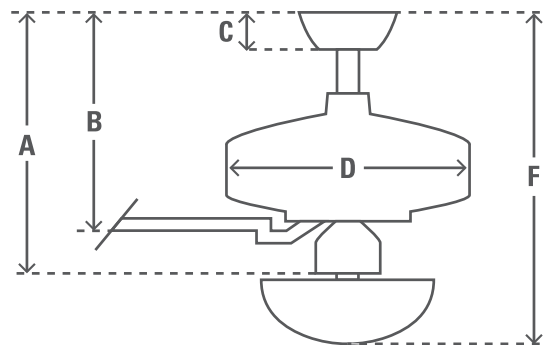

132cm (52") BARTLETT

PRODUCT SPECIFICATION SHEET

Family Name Bartlett

Model #	51329		
UPC Code	049694513298		
Voltage	120v/60Hz		
Housing Finish	Brushed Nickel		
Blade Finishes	Light Gray Oak/Light Gray Oak		
Number of Blades	5		
Blade Material	MDF		
Light Socket Type	E26 Sockets		
Bulbs	Two (2) LED Bulbs		
Motor Size (mm)	172mm x 12mm		
Downrods Included	in	cm	
	2"	5.1	
	4"	10.2	
Net Weight	lbs	kg	
	22.05	10.0	

ENERGY INFORMATION

Airflow (m ³ /s)	3376
CFM at High	4863
RPM	0
Noise Level	< 46dbA overall < 36dbA motor
Energy Use (W)	38

FAN DIMENSIONS

	in	cm
(A) Ceiling to Bottom of Fan	14.9	37.8
(B) Ceiling to Bottom of Blade	11.5	29.1
(C) Ceiling to Bottom of Canopy	2.8	7.0
(D) Width of Fan Body	10.0	25.4
(F) Ceiling to Bottom of Light	14.9	37.8