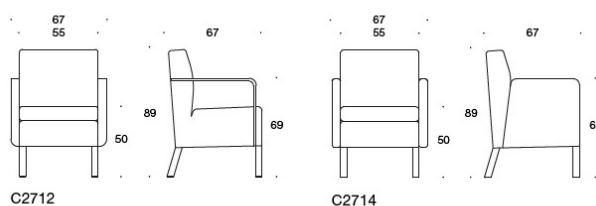

PLUS+

DESIGN JUKKA SETÄLÄ

Inspiring
spaces

Martela

Product code number:

C2712, C2714, C2722, C2724

Fabric consumption:

C2712: 1.7 m / pcs

C2714: 3.0 m / pcs

C2722: 2.5 m / pcs

C2724: 3.6 m / pcs

Material description:

Wooden parts: birch or oak.

Stain colours: black, white (stained on birch).

C2712

C2714