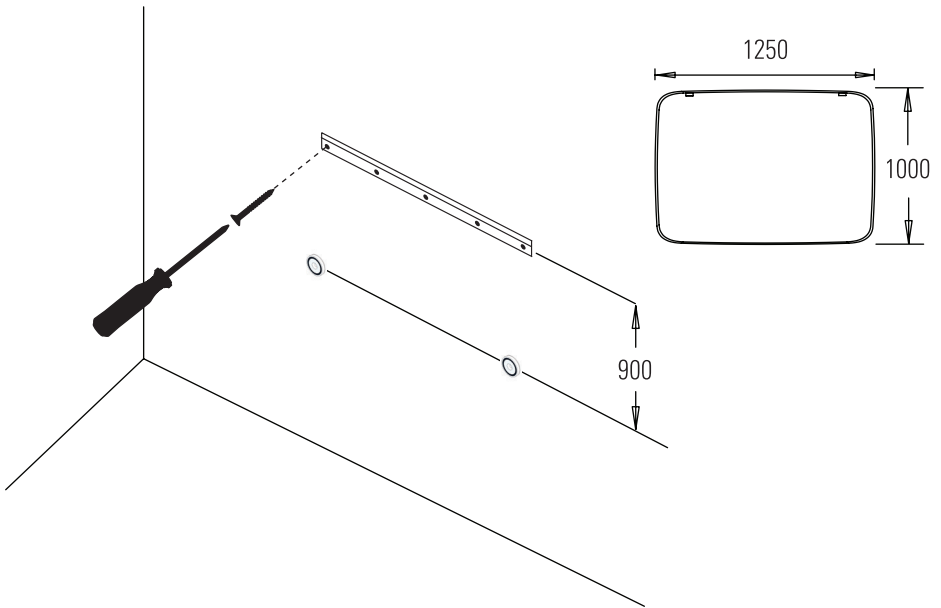

LINTEX

Mood Flow

Art.no: 41631-41637

Mounting Instructions

Mood Flow

LINTEX

A

B

C

D

Mounting Instructions

Mood Flow

LINTEX

Mounting Instruction

Mood Flow

LINTEX