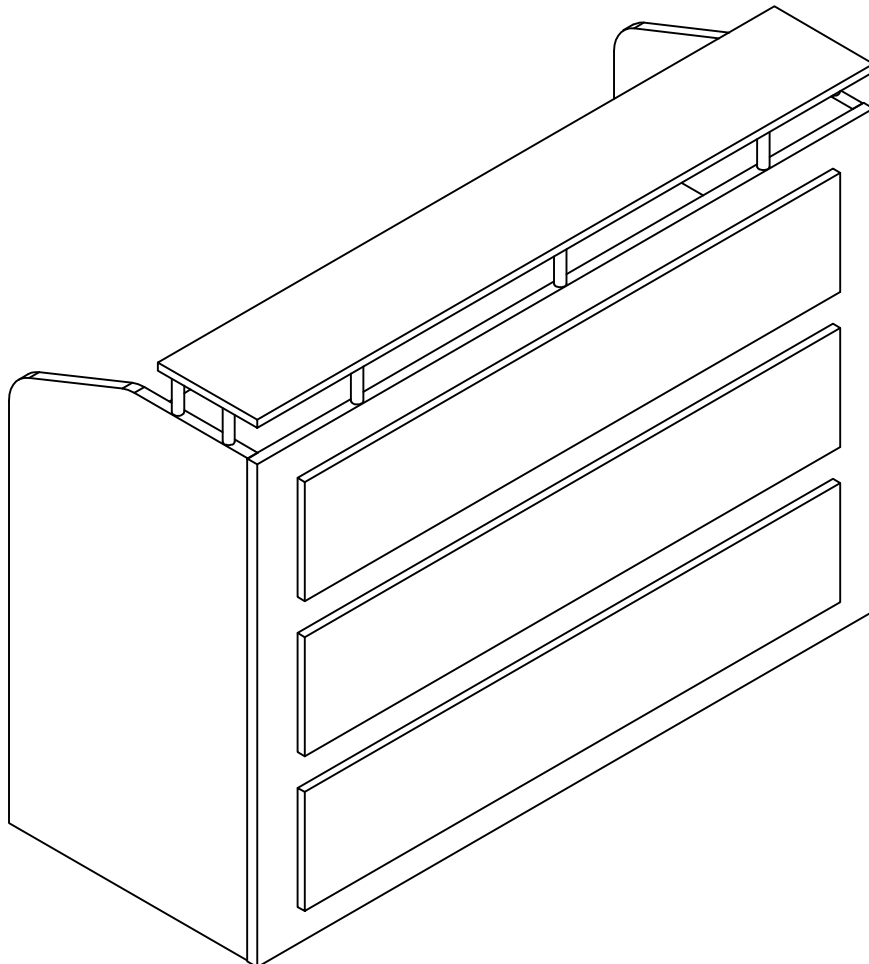

READY2GO

ASSEMBLY INSTRUCTIONS
STRATA Reception Desk
1500 x 600
ST-S2156

pin  8x35 ① 13PCS	Dowel  8x30 ② 11PCS	Cam Cover  31PCS	Aluminum Post  7PCS	SCREW  6x20 ⑤ 7PCS	SCREW  4x35 ⑥ 8PCS
Decoration post  6x35 ⑦ 18PCS	Spanner  1PCS	Bracket  7PCS	Screw  4x16 ⑩ 28PCS		

1

2

READY **2GO**

ASSEMBLY INSTRUCTIONS
STRATA Reception Desk
1500 x 750
ST-S2157

<p>pin 6x35</p>  <p>①</p> <p>13PCS</p>	<p>Dowel 8x30</p>  <p>②</p> <p>11PCS</p>	<p>Cam Cover</p>  <p>③</p> <p>31PCS</p>	<p>Aluminum Post</p>  <p>④</p> <p>7PCS</p>	<p>SCREW 6x20</p>  <p>⑤</p> <p>7PCS</p>	<p>SCREW 4x35</p>  <p>⑥</p> <p>8PCS</p>
<p>Decoration post 6x35</p>  <p>⑦</p> <p>18PCS</p>	<p>Spanner</p>  <p>⑧</p> <p>1PCS</p>	<p>Bracket</p>  <p>⑨</p> <p>7PCS</p>	<p>Screw 4x16</p>  <p>⑩</p> <p>28PCS</p>		

1

2

READY2GO

ASSEMBLY INSTRUCTIONS
STRATA Reception Desk
1800 x 600
ST-S2186

pin  8x35 ① 13PCS	Dowel  8x30 ② 11PCS	Cam Cover  31PCS	Aluminum Post  7PCS	SCREW  6x20 ⑤ 7PCS	SCREW  4x35 ⑥ 8PCS
Decoration post  6x35 ⑦ 18PCS	Spanner  1PCS	Bracket  7PCS	Screw  4x16 ⑩ 28PCS		