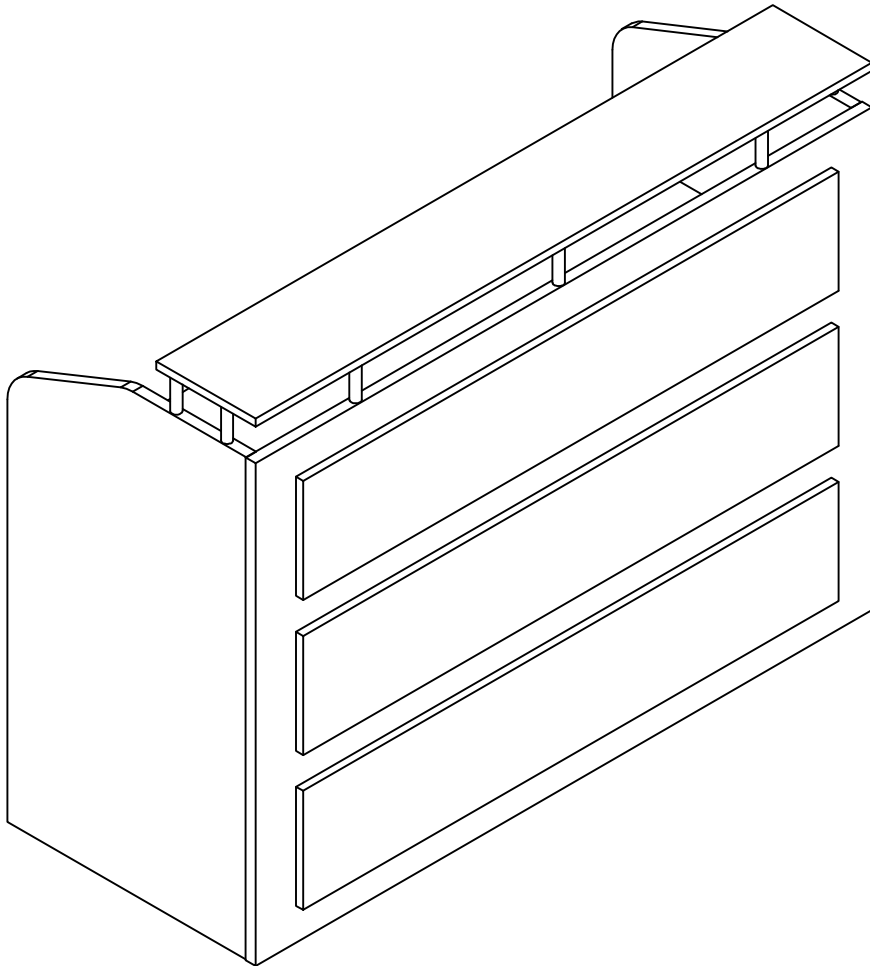

1

2

READY2GO

ASSEMBLY INSTRUCTIONS
STRATA Reception Desk
1800 x 600
ST-S2186

pin  8x35 ① 13PCS	Dowel  8x30 ② 11PCS	Cam Cover  31PCS	Aluminum Post  7PCS	SCREW  6x20 ⑤ 7PCS	SCREW  4x35 ⑥ 8PCS
Decoration post  6x35 ⑦ 18PCS	Spanner  1PCS	Bracket  7PCS	Screw  4x16 ⑩ 28PCS		

1

2

READY2GO

ASSEMBLY INSTRUCTIONS
STRATA Reception Desk
1800 x 750
ST-S2187

<p>pin 6x35</p>  <p>①</p> <p>13PCS</p>	<p>Dowel 8x30</p>  <p>②</p> <p>11PCS</p>	<p>Cam Cover</p>  <p>③</p> <p>31PCS</p>	<p>Aluminum Post</p>  <p>④</p> <p>7PCS</p>	<p>SCREW 6x20</p>  <p>⑤</p> <p>7PCS</p>	<p>SCREW 4x35</p>  <p>⑥</p> <p>8PCS</p>
<p>Decoration post 6x35</p>  <p>⑦</p> <p>18PCS</p>	<p>Spanner</p>  <p>⑧</p> <p>1PCS</p>	<p>Bracket</p>  <p>⑨</p> <p>7PCS</p>	<p>Screw 4x16</p>  <p>⑩</p> <p>28PCS</p>		