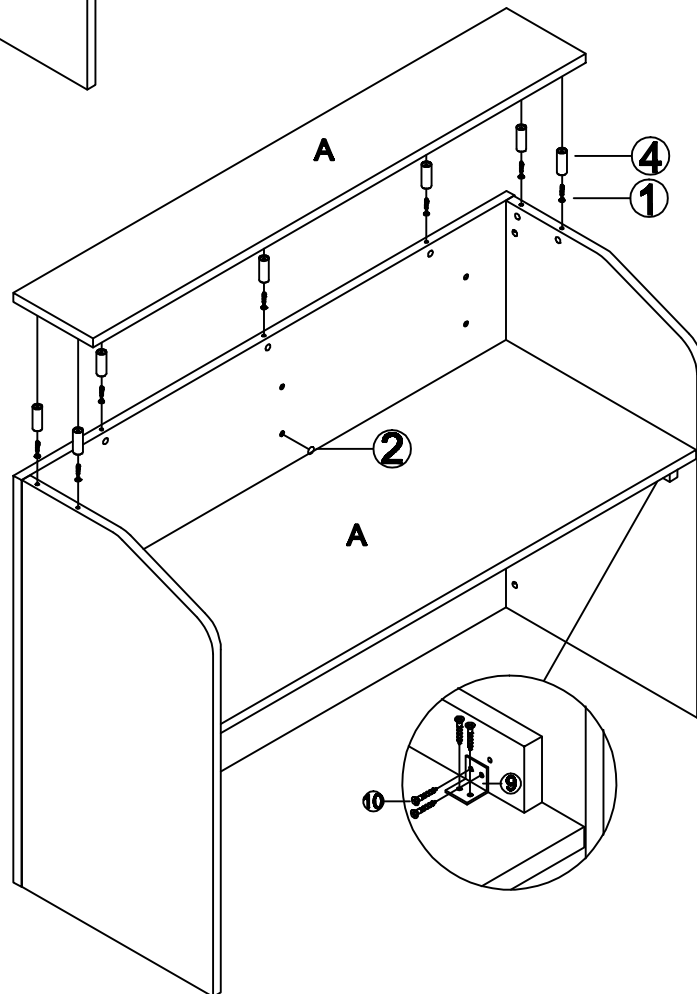

1

2

READY2GO

ASSEMBLY INSTRUCTIONS
STRATA Reception Desk
1800 x 600
ST-S2186

pin  8x35 ① 13PCS	Dowel  8x30 ② 11PCS	Cam Cover  31PCS	Aluminum Post  7PCS	SCREW  6x20 ⑤ 7PCS	SCREW  4x35 ⑥ 8PCS
Decoration post  6x35 ⑦ 18PCS	Spanner  1PCS	Bracket  7PCS	Screw  4x16 ⑩ 28PCS		

1

2

READY2GO

ASSEMBLY INSTRUCTIONS
STRATA Reception Desk
1800 x 750
ST-S2187

<p>pin 6x35</p>  <p>①</p> <p>13PCS</p>	<p>Dowel 8x30</p>  <p>②</p> <p>11PCS</p>	<p>Cam Cover</p>  <p>③</p> <p>31PCS</p>	<p>Aluminum Post</p>  <p>④</p> <p>7PCS</p>	<p>SCREW 6x20</p>  <p>⑤</p> <p>7PCS</p>	<p>SCREW 4x35</p>  <p>⑥</p> <p>8PCS</p>
<p>Decoration post 6x35</p>  <p>⑦</p> <p>18PCS</p>	<p>Spanner</p>  <p>⑧</p> <p>1PCS</p>	<p>Bracket</p>  <p>⑨</p> <p>7PCS</p>	<p>Screw 4x16</p>  <p>⑩</p> <p>28PCS</p>		