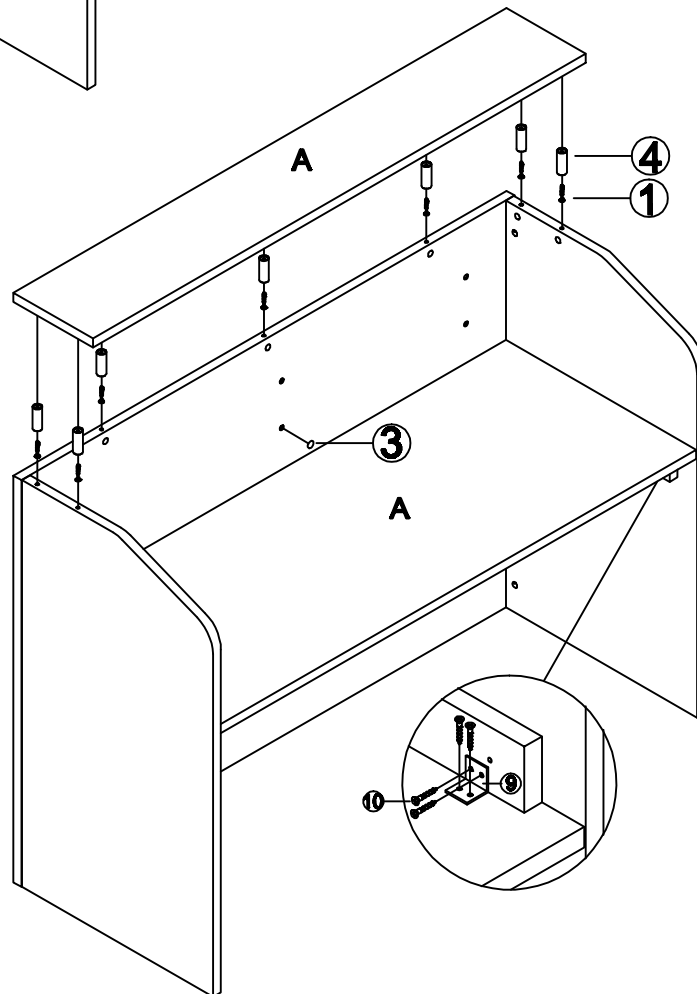

READY2GO

ASSEMBLY INSTRUCTIONS
STRATA Reception Desk
1500 x 600
ST-S2156

pin  8x35 ① 13PCS	Dowel  8x30 ② 11PCS	Cam Cover  31PCS	Aluminum Post  7PCS	SCREW  6x20 ⑤ 7PCS	SCREW  4x35 ⑥ 8PCS
Decoration post  6x35 ⑦ 18PCS	Spanner  1PCS	Bracket  7PCS	Screw  4x16 ⑩ 28PCS		

1

2

READY **2GO**

ASSEMBLY INSTRUCTIONS
STRATA Reception Desk
1500 x 750
ST-S2157

<p>pin 6x35</p>  <p>①</p> <p>13PCS</p>	<p>Dowel 8x30</p>  <p>②</p> <p>11PCS</p>	<p>Cam Cover</p>  <p>③</p> <p>31PCS</p>	<p>Aluminum Post</p>  <p>④</p> <p>7PCS</p>	<p>SCREW 6x20</p>  <p>⑤</p> <p>7PCS</p>	<p>SCREW 4x35</p>  <p>⑥</p> <p>8PCS</p>
<p>Decoration post 6x35</p>  <p>⑦</p> <p>18PCS</p>	<p>Spanner</p>  <p>⑧</p> <p>1PCS</p>	<p>Bracket</p>  <p>⑨</p> <p>7PCS</p>	<p>Screw 4x16</p>  <p>⑩</p> <p>28PCS</p>		

1

2

READY2GO

ASSEMBLY INSTRUCTIONS
STRATA Reception Desk
1800 x 600
ST-S2186

pin  8x35 ① 13PCS	Dowel  8x30 ② 11PCS	Cam Cover  31PCS	Aluminum Post  7PCS	SCREW  6x20 ⑤ 7PCS	SCREW  4x35 ⑥ 8PCS
Decoration post  6x35 ⑦ 18PCS	Spanner  1PCS	Bracket  7PCS	Screw  4x16 ⑩ 28PCS		

1

2

READY2GO

ASSEMBLY INSTRUCTIONS
STRATA Reception Desk
1800 x 750
ST-S2187

<p>pin 6x35</p>  <p>①</p> <p>13PCS</p>	<p>Dowel 8x30</p>  <p>②</p> <p>11PCS</p>	<p>Cam Cover</p>  <p>③</p> <p>31PCS</p>	<p>Aluminum Post</p>  <p>④</p> <p>7PCS</p>	<p>SCREW 6x20</p>  <p>⑤</p> <p>7PCS</p>	<p>SCREW 4x35</p>  <p>⑥</p> <p>8PCS</p>
<p>Decoration post 6x35</p>  <p>⑦</p> <p>18PCS</p>	<p>Spanner</p>  <p>⑧</p> <p>1PCS</p>	<p>Bracket</p>  <p>⑨</p> <p>7PCS</p>	<p>Screw 4x16</p>  <p>⑩</p> <p>28PCS</p>		