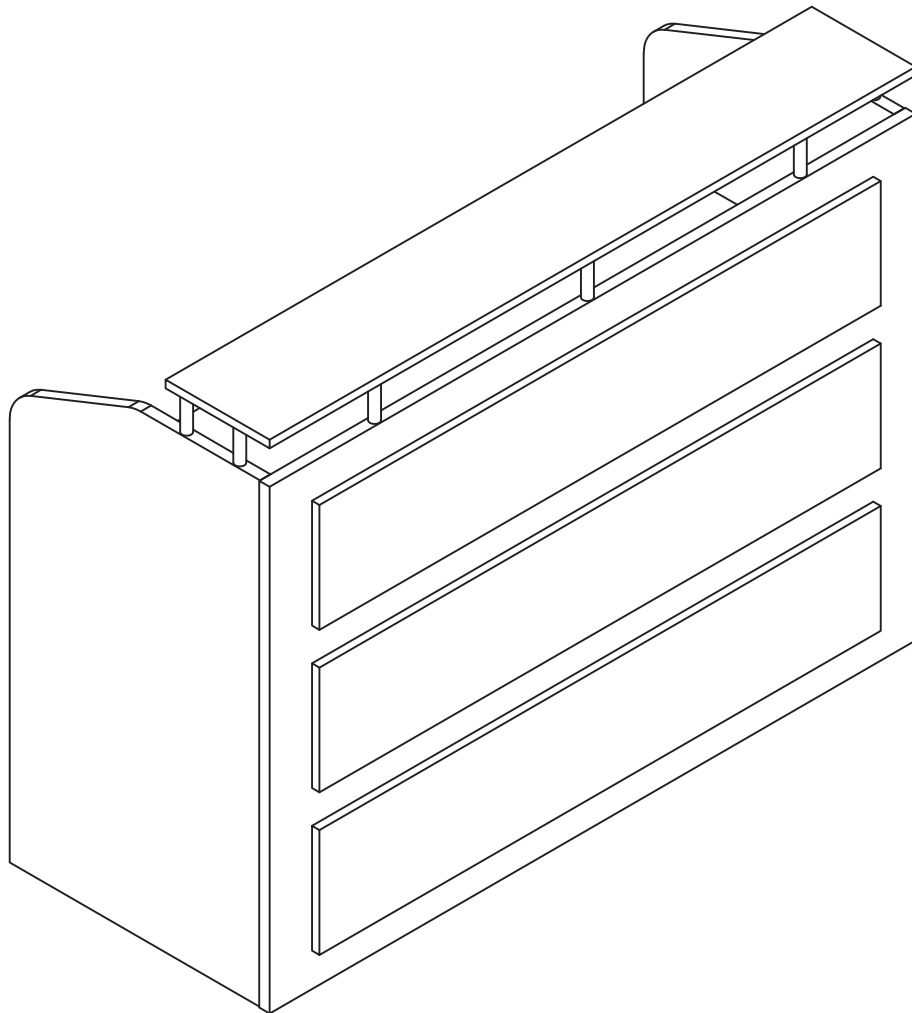

READY2GO

ASSEMBLY INSTRUCTIONS
STRATA Reception Desk
1500 x 600
ST-S2156

pin  8x35 ① 13PCS	Dowel  8x30 ② 11PCS	Cam Cover  31PCS	Aluminum Post  7PCS	SCREW  6x20 ⑤ 7PCS	SCREW  4x35 ⑥ 8PCS
Decoration post  6x35 ⑦ 18PCS	Spanner  1PCS	Bracket  7PCS	Screw  4x16 ⑩ 28PCS		

1

2

READY **2GO**

ASSEMBLY INSTRUCTIONS
STRATA Reception Desk
1500 x 750
ST-S2157

<p>pin 6x35</p>  <p>①</p> <p>13PCS</p>	<p>Dowel 8x30</p>  <p>②</p> <p>11PCS</p>	<p>Cam Cover</p>  <p>③</p> <p>31PCS</p>	<p>Aluminum Post</p>  <p>④</p> <p>7PCS</p>	<p>SCREW 6x20</p>  <p>⑤</p> <p>7PCS</p>	<p>SCREW 4x35</p>  <p>⑥</p> <p>8PCS</p>
<p>Decoration post 6x35</p>  <p>⑦</p> <p>18PCS</p>	<p>Spanner</p>  <p>⑧</p> <p>1PCS</p>	<p>Bracket</p>  <p>⑨</p> <p>7PCS</p>	<p>Screw 4x16</p>  <p>⑩</p> <p>28PCS</p>		

1

2

READY2GO

ASSEMBLY INSTRUCTIONS
STRATA Reception Desk
1800 x 600
ST-S2186

pin  8x35 ① 13PCS	Dowel  8x30 ② 11PCS	Cam Cover  31PCS	Aluminum Post  7PCS	SCREW  6x20 ⑤ 7PCS	SCREW  4x35 ⑥ 8PCS
Decoration post  6x35 ⑦ 18PCS	Spanner  1PCS	Bracket  7PCS	Screw  4x16 ⑩ 28PCS		