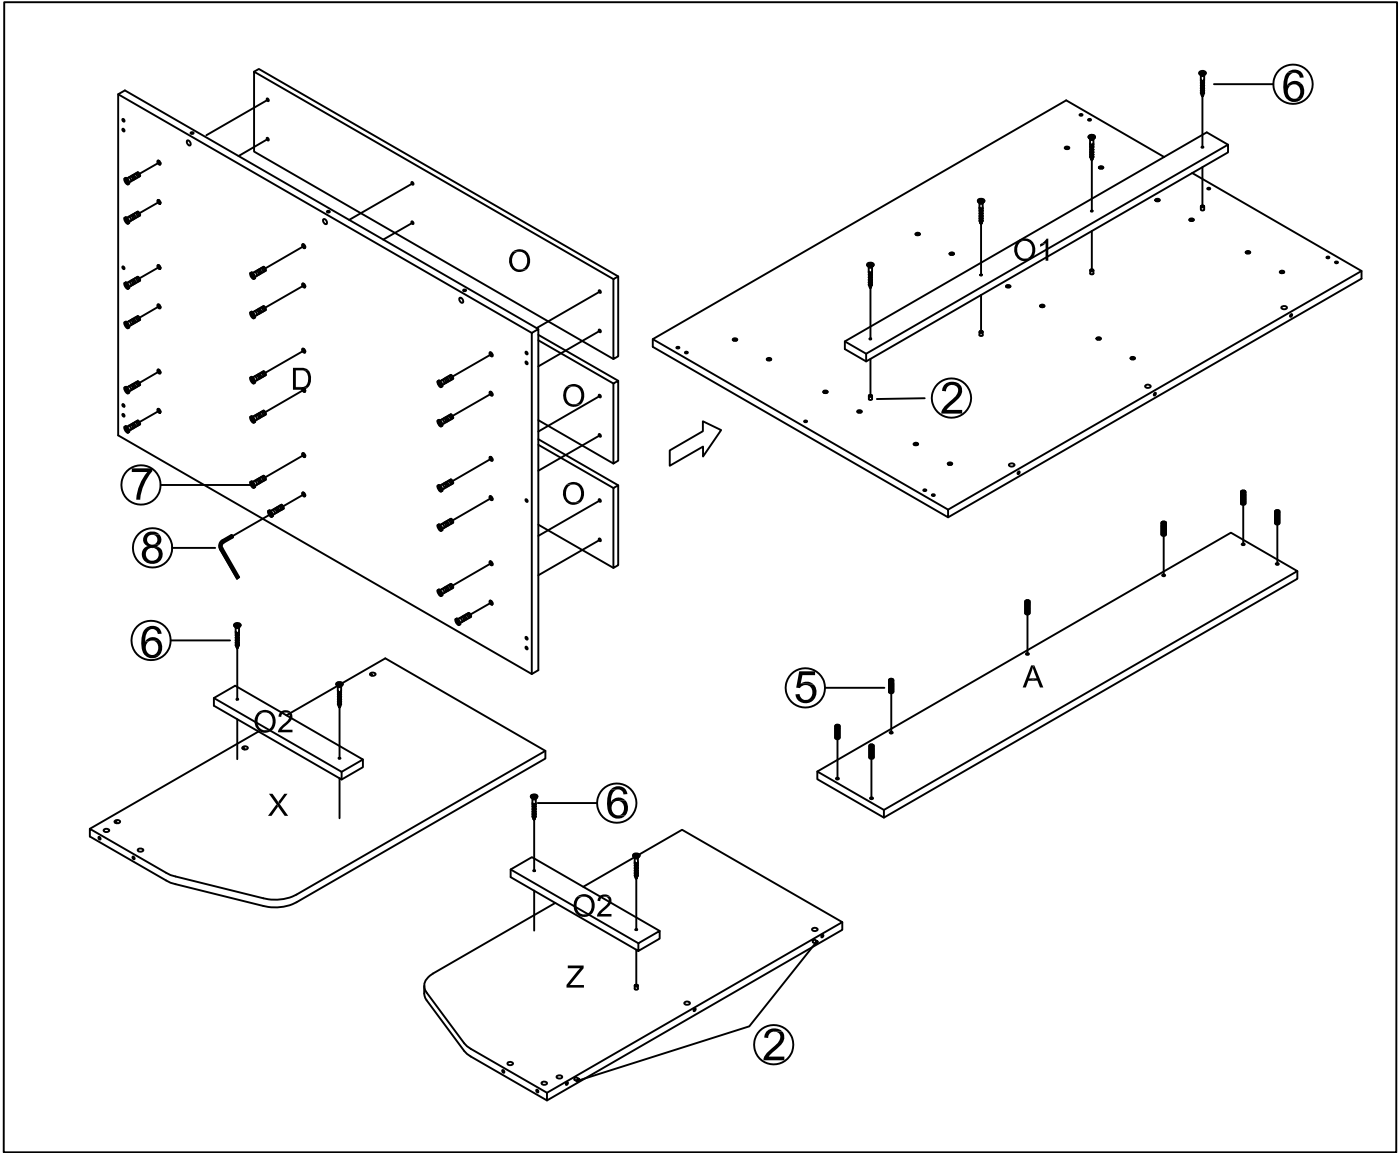

READY2GO

ASSEMBLY INSTRUCTIONS
STRATA Reception Desk
1500 x 600
ST-S2156

pin  8x35 ① 13PCS	Dowel  8x30 ② 11PCS	Cam Cover  31PCS	Aluminum Post  7PCS	SCREW  6x20 ⑤ 7PCS	SCREW  4x35 ⑥ 8PCS
Decoration post  6x35 ⑦ 18PCS	Spanner  1PCS	Bracket  7PCS	Screw  4x16 ⑩ 28PCS		

1

2

READY **2GO**

ASSEMBLY INSTRUCTIONS
STRATA Reception Desk
1500 x 750
ST-S2157

<p>pin 6x35</p>  <p>①</p> <p>13PCS</p>	<p>Dowel 8x30</p>  <p>②</p> <p>11PCS</p>	<p>Cam Cover</p>  <p>③</p> <p>31PCS</p>	<p>Aluminum Post</p>  <p>④</p> <p>7PCS</p>	<p>SCREW 6x20</p>  <p>⑤</p> <p>7PCS</p>	<p>SCREW 4x35</p>  <p>⑥</p> <p>8PCS</p>
<p>Decoration post 6x35</p>  <p>⑦</p> <p>18PCS</p>	<p>Spanner</p>  <p>⑧</p> <p>1PCS</p>	<p>Bracket</p>  <p>⑨</p> <p>7PCS</p>	<p>Screw 4x16</p>  <p>⑩</p> <p>28PCS</p>		

1

2

READY2GO

ASSEMBLY INSTRUCTIONS
STRATA Reception Desk
1800 x 600
ST-S2186

pin  8x35 ① 13PCS	Dowel  8x30 ② 11PCS	Cam Cover  31PCS	Aluminum Post  7PCS	SCREW  6x20 ⑤ 7PCS	SCREW  4x35 ⑥ 8PCS
Decoration post  6x35 ⑦ 18PCS	Spanner  1PCS	Bracket  7PCS	Screw  4x16 ⑩ 28PCS		

1

2

READY2GO

ASSEMBLY INSTRUCTIONS
STRATA Reception Desk
1800 x 750
ST-S2187

<p>pin 6x35</p>  <p>①</p> <p>13PCS</p>	<p>Dowel 8x30</p>  <p>②</p> <p>11PCS</p>	<p>Cam Cover</p>  <p>③</p> <p>31PCS</p>	<p>Aluminum Post</p>  <p>④</p> <p>7PCS</p>	<p>SCREW 6x20</p>  <p>⑤</p> <p>7PCS</p>	<p>SCREW 4x35</p>  <p>⑥</p> <p>8PCS</p>
<p>Decoration post 6x35</p>  <p>⑦</p> <p>18PCS</p>	<p>Spanner</p>  <p>⑧</p> <p>1PCS</p>	<p>Bracket</p>  <p>⑨</p> <p>7PCS</p>	<p>Screw 4x16</p>  <p>⑩</p> <p>28PCS</p>		