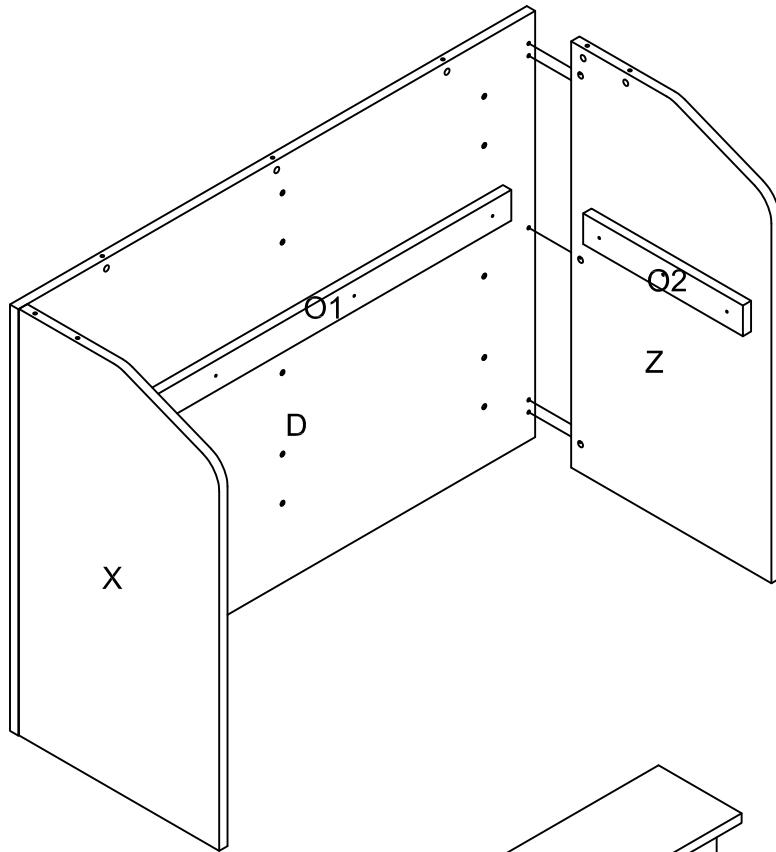

READY2GO

ASSEMBLY INSTRUCTIONS
STRATA Reception Desk
1500 x 600
ST-S2156

pin  8x35 ① 13PCS	Dowel  8x30 ② 11PCS	Cam Cover  31PCS	Aluminum Post  7PCS	SCREW  6x20 ⑤ 7PCS	SCREW  4x35 ⑥ 8PCS
Decoration post  6x35 ⑦ 18PCS	Spanner  1PCS	Bracket  7PCS	Screw  4x16 ⑩ 28PCS		

1

2

READY **2GO**

ASSEMBLY INSTRUCTIONS
STRATA Reception Desk
1500 x 750
ST-S2157

<p>pin 6x35</p>  <p>①</p> <p>13PCS</p>	<p>Dowel 8x30</p>  <p>②</p> <p>11PCS</p>	<p>Cam Cover</p>  <p>③</p> <p>31PCS</p>	<p>Aluminum Post</p>  <p>④</p> <p>7PCS</p>	<p>SCREW 6x20</p>  <p>⑤</p> <p>7PCS</p>	<p>SCREW 4x35</p>  <p>⑥</p> <p>8PCS</p>
<p>Decoration post 6x35</p>  <p>⑦</p> <p>18PCS</p>	<p>Spanner</p>  <p>⑧</p> <p>1PCS</p>	<p>Bracket</p>  <p>⑨</p> <p>7PCS</p>	<p>Screw 4x16</p>  <p>⑩</p> <p>28PCS</p>		

1

2

READY2GO

ASSEMBLY INSTRUCTIONS
STRATA Reception Desk
1800 x 600
ST-S2186

pin  8x35 ① 13PCS	Dowel  8x30 ② 11PCS	Cam Cover  31PCS	Aluminum Post  7PCS	SCREW  6x20 ⑤ 7PCS	SCREW  4x35 ⑥ 8PCS
Decoration post  6x35 ⑦ 18PCS	Spanner  1PCS	Bracket  7PCS	Screw  4x16 ⑩ 28PCS		