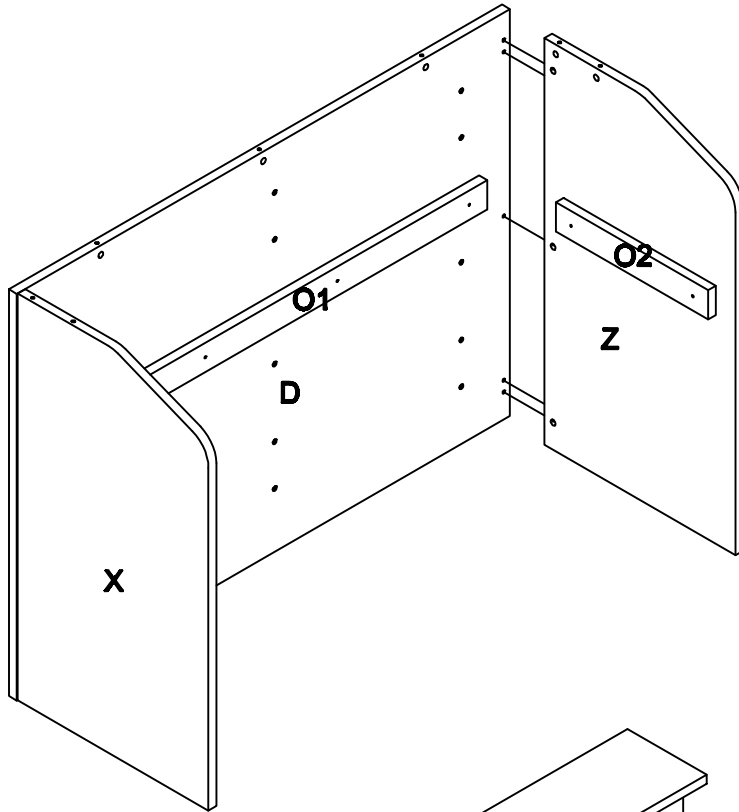

1

2

READY2GO

ASSEMBLY INSTRUCTIONS
STRATA Reception Desk
1800 x 600
ST-S2186

pin  8x35 ① 13PCS	Dowel  8x30 ② 11PCS	Cam Cover  31PCS	Aluminum Post  7PCS	SCREW  6x20 ⑤ 7PCS	SCREW  4x35 ⑥ 8PCS
Decoration post  6x35 ⑦ 18PCS	Spanner  1PCS	Bracket  7PCS	Screw  4x16 ⑩ 28PCS		

1

2

READY2GO

ASSEMBLY INSTRUCTIONS
STRATA Reception Desk
1800 x 750
ST-S2187

<p>pin 6x35</p>  <p>①</p> <p>13PCS</p>	<p>Dowel 8x30</p>  <p>②</p> <p>11PCS</p>	<p>Cam Cover</p>  <p>③</p> <p>31PCS</p>	<p>Aluminum Post</p>  <p>④</p> <p>7PCS</p>	<p>SCREW 6x20</p>  <p>⑤</p> <p>7PCS</p>	<p>SCREW 4x35</p>  <p>⑥</p> <p>8PCS</p>
<p>Decoration post 6x35</p>  <p>⑦</p> <p>18PCS</p>	<p>Spanner</p>  <p>⑧</p> <p>1PCS</p>	<p>Bracket</p>  <p>⑨</p> <p>7PCS</p>	<p>Screw 4x16</p>  <p>⑩</p> <p>28PCS</p>		