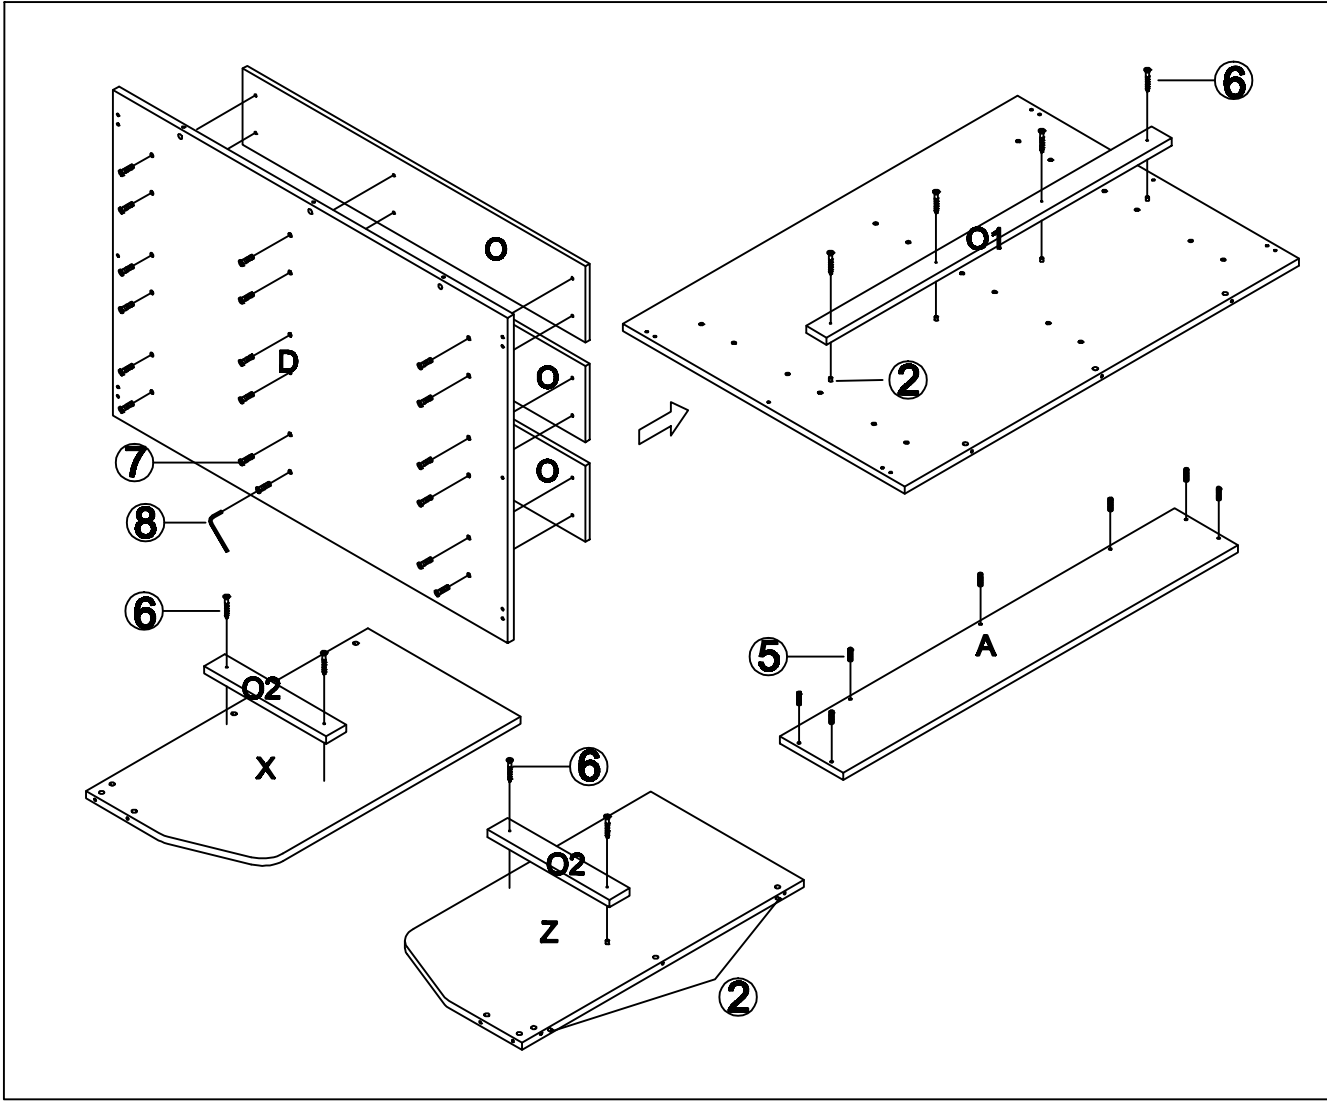

READY2GO

ASSEMBLY INSTRUCTIONS
STRATA Reception Desk
1500 x 600
ST-S2156

pin  8x35 ① 13PCS	Dowel  8x30 ② 11PCS	Cam Cover  31PCS	Aluminum Post  7PCS	SCREW  6x20 ⑤ 7PCS	SCREW  4x35 ⑥ 8PCS
Decoration post  6x35 ⑦ 18PCS	Spanner  1PCS	Bracket  7PCS	Screw  4x16 ⑩ 28PCS		

1

2

READY **2GO**

ASSEMBLY INSTRUCTIONS
STRATA Reception Desk
1500 x 750
ST-S2157

<p>pin 6x35</p>  <p>①</p> <p>13PCS</p>	<p>Dowel 8x30</p>  <p>②</p> <p>11PCS</p>	<p>Cam Cover</p>  <p>③</p> <p>31PCS</p>	<p>Aluminum Post</p>  <p>④</p> <p>7PCS</p>	<p>SCREW 6x20</p>  <p>⑤</p> <p>7PCS</p>	<p>SCREW 4x35</p>  <p>⑥</p> <p>8PCS</p>
<p>Decoration post 6x35</p>  <p>⑦</p> <p>18PCS</p>	<p>Spanner</p>  <p>⑧</p> <p>1PCS</p>	<p>Bracket</p>  <p>⑨</p> <p>7PCS</p>	<p>Screw 4x16</p>  <p>⑩</p> <p>28PCS</p>		

1

2

READY2GO

ASSEMBLY INSTRUCTIONS
STRATA Reception Desk
1800 x 600
ST-S2186

pin  8x35 ① 13PCS	Dowel  8x30 ② 11PCS	Cam Cover  31PCS	Aluminum Post  7PCS	SCREW  6x20 ⑤ 7PCS	SCREW  4x35 ⑥ 8PCS
Decoration post  6x35 ⑦ 18PCS	Spanner  1PCS	Bracket  7PCS	Screw  4x16 ⑩ 28PCS		

1

2

READY2GO

ASSEMBLY INSTRUCTIONS
STRATA Reception Desk
1800 x 750
ST-S2187

<p>pin 6x35</p>  <p>①</p> <p>13PCS</p>	<p>Dowel 8x30</p>  <p>②</p> <p>11PCS</p>	<p>Cam Cover</p>  <p>③</p> <p>31PCS</p>	<p>Aluminum Post</p>  <p>④</p> <p>7PCS</p>	<p>SCREW 6x20</p>  <p>⑤</p> <p>7PCS</p>	<p>SCREW 4x35</p>  <p>⑥</p> <p>8PCS</p>
<p>Decoration post 6x35</p>  <p>⑦</p> <p>18PCS</p>	<p>Spanner</p>  <p>⑧</p> <p>1PCS</p>	<p>Bracket</p>  <p>⑨</p> <p>7PCS</p>	<p>Screw 4x16</p>  <p>⑩</p> <p>28PCS</p>		