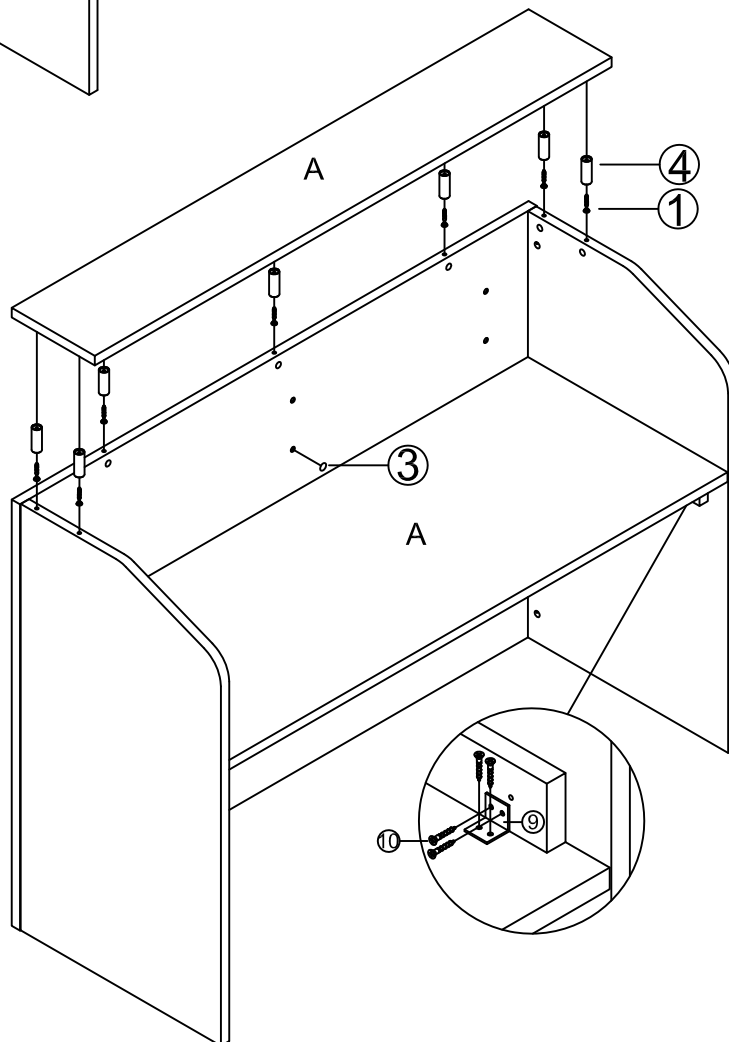

READY2GO

ASSEMBLY INSTRUCTIONS
STRATA Reception Desk
1500 x 600
ST-S2156

pin  8x35 ① 13PCS	Dowel  8x30 ② 11PCS	Cam Cover  31PCS	Aluminum Post  7PCS	SCREW  6x20 ⑤ 7PCS	SCREW  4x35 ⑥ 8PCS
Decoration post  6x35 ⑦ 18PCS	Spanner  1PCS	Bracket  7PCS	Screw  4x16 ⑩ 28PCS		

1

2

READY **2GO**

ASSEMBLY INSTRUCTIONS
STRATA Reception Desk
1500 x 750
ST-S2157

<p>pin 6x35</p>  <p>①</p> <p>13PCS</p>	<p>Dowel 8x30</p>  <p>②</p> <p>11PCS</p>	<p>Cam Cover</p>  <p>③</p> <p>31PCS</p>	<p>Aluminum Post</p>  <p>④</p> <p>7PCS</p>	<p>SCREW 6x20</p>  <p>⑤</p> <p>7PCS</p>	<p>SCREW 4x35</p>  <p>⑥</p> <p>8PCS</p>
<p>Decoration post 6x35</p>  <p>⑦</p> <p>18PCS</p>	<p>Spanner</p>  <p>⑧</p> <p>1PCS</p>	<p>Bracket</p>  <p>⑨</p> <p>7PCS</p>	<p>Screw 4x16</p>  <p>⑩</p> <p>28PCS</p>		

1

2

READY2GO

ASSEMBLY INSTRUCTIONS
STRATA Reception Desk
1800 x 600
ST-S2186

pin  8x35 ① 13PCS	Dowel  8x30 ② 11PCS	Cam Cover  31PCS	Aluminum Post  7PCS	SCREW  6x20 ⑤ 7PCS	SCREW  4x35 ⑥ 8PCS
Decoration post  6x35 ⑦ 18PCS	Spanner  1PCS	Bracket  7PCS	Screw  4x16 ⑩ 28PCS		

1

2

READY2GO

ASSEMBLY INSTRUCTIONS
STRATA Reception Desk
1800 x 750
ST-S2187

<p>pin 6x35</p>  <p>①</p> <p>13PCS</p>	<p>Dowel 8x30</p>  <p>②</p> <p>11PCS</p>	<p>Cam Cover</p>  <p>③</p> <p>31PCS</p>	<p>Aluminum Post</p>  <p>④</p> <p>7PCS</p>	<p>SCREW 6x20</p>  <p>⑤</p> <p>7PCS</p>	<p>SCREW 4x35</p>  <p>⑥</p> <p>8PCS</p>
<p>Decoration post 6x35</p>  <p>⑦</p> <p>18PCS</p>	<p>Spanner</p>  <p>⑧</p> <p>1PCS</p>	<p>Bracket</p>  <p>⑨</p> <p>7PCS</p>	<p>Screw 4x16</p>  <p>⑩</p> <p>28PCS</p>		