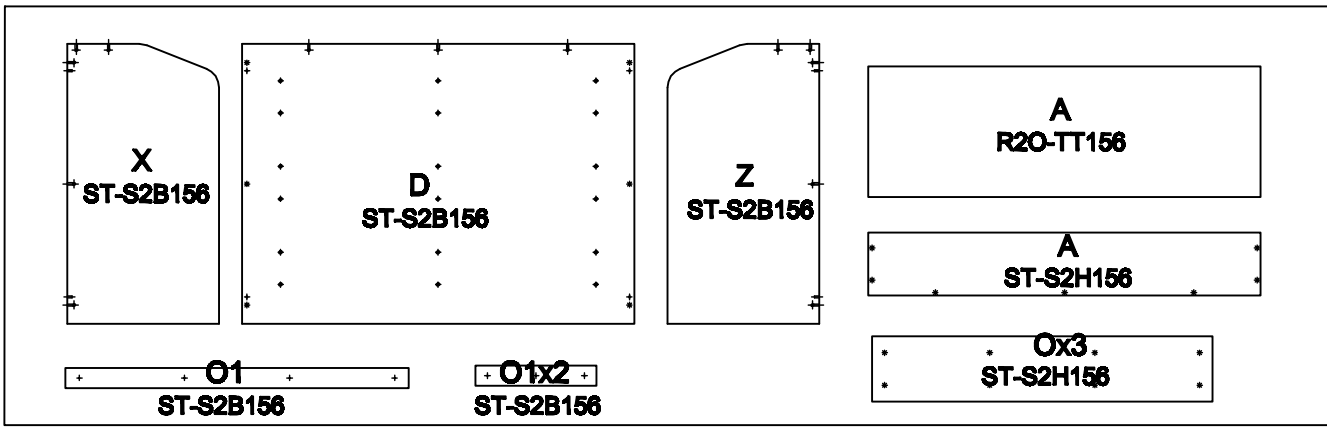

READY2GO

ASSEMBLY INSTRUCTIONS
STRATA Reception Desk
1500 x 600
ST-S2156

pin  8x35 ① 13PCS	Dowel  8x30 ② 11PCS	Cam Cover  31PCS	Aluminum Post  7PCS	SCREW  6x20 ⑤ 7PCS	SCREW  4x35 ⑥ 8PCS
Decoration post  6x35 ⑦ 18PCS	Spanner  1PCS	Bracket  7PCS	Screw  4x16 ⑩ 28PCS		

1

2

READY **2GO**

ASSEMBLY INSTRUCTIONS
STRATA Reception Desk
1500 x 750
ST-S2157

<p>pin 6x35</p>  <p>①</p> <p>13PCS</p>	<p>Dowel 8x30</p>  <p>②</p> <p>11PCS</p>	<p>Cam Cover</p>  <p>③</p> <p>31PCS</p>	<p>Aluminum Post</p>  <p>④</p> <p>7PCS</p>	<p>SCREW 6x20</p>  <p>⑤</p> <p>7PCS</p>	<p>SCREW 4x35</p>  <p>⑥</p> <p>8PCS</p>
<p>Decoration post 6x35</p>  <p>⑦</p> <p>18PCS</p>	<p>Spanner</p>  <p>⑧</p> <p>1PCS</p>	<p>Bracket</p>  <p>⑨</p> <p>7PCS</p>	<p>Screw 4x16</p>  <p>⑩</p> <p>28PCS</p>		

1

2

READY2GO

ASSEMBLY INSTRUCTIONS
STRATA Reception Desk
1800 x 600
ST-S2186

pin  8x35 ① 13PCS	Dowel  8x30 ② 11PCS	Cam Cover  31PCS	Aluminum Post  7PCS	SCREW  6x20 ⑤ 7PCS	SCREW  4x35 ⑥ 8PCS
Decoration post  6x35 ⑦ 18PCS	Spanner  1PCS	Bracket  7PCS	Screw  4x16 ⑩ 28PCS		

1

2

READY2GO

ASSEMBLY INSTRUCTIONS
STRATA Reception Desk
1800 x 750
ST-S2187

<p>pin 6x35</p>  <p>①</p> <p>13PCS</p>	<p>Dowel 8x30</p>  <p>②</p> <p>11PCS</p>	<p>Cam Cover</p>  <p>③</p> <p>31PCS</p>	<p>Aluminum Post</p>  <p>④</p> <p>7PCS</p>	<p>SCREW 6x20</p>  <p>⑤</p> <p>7PCS</p>	<p>SCREW 4x35</p>  <p>⑥</p> <p>8PCS</p>
<p>Decoration post 6x35</p>  <p>⑦</p> <p>18PCS</p>	<p>Spanner</p>  <p>⑧</p> <p>1PCS</p>	<p>Bracket</p>  <p>⑨</p> <p>7PCS</p>	<p>Screw 4x16</p>  <p>⑩</p> <p>28PCS</p>		