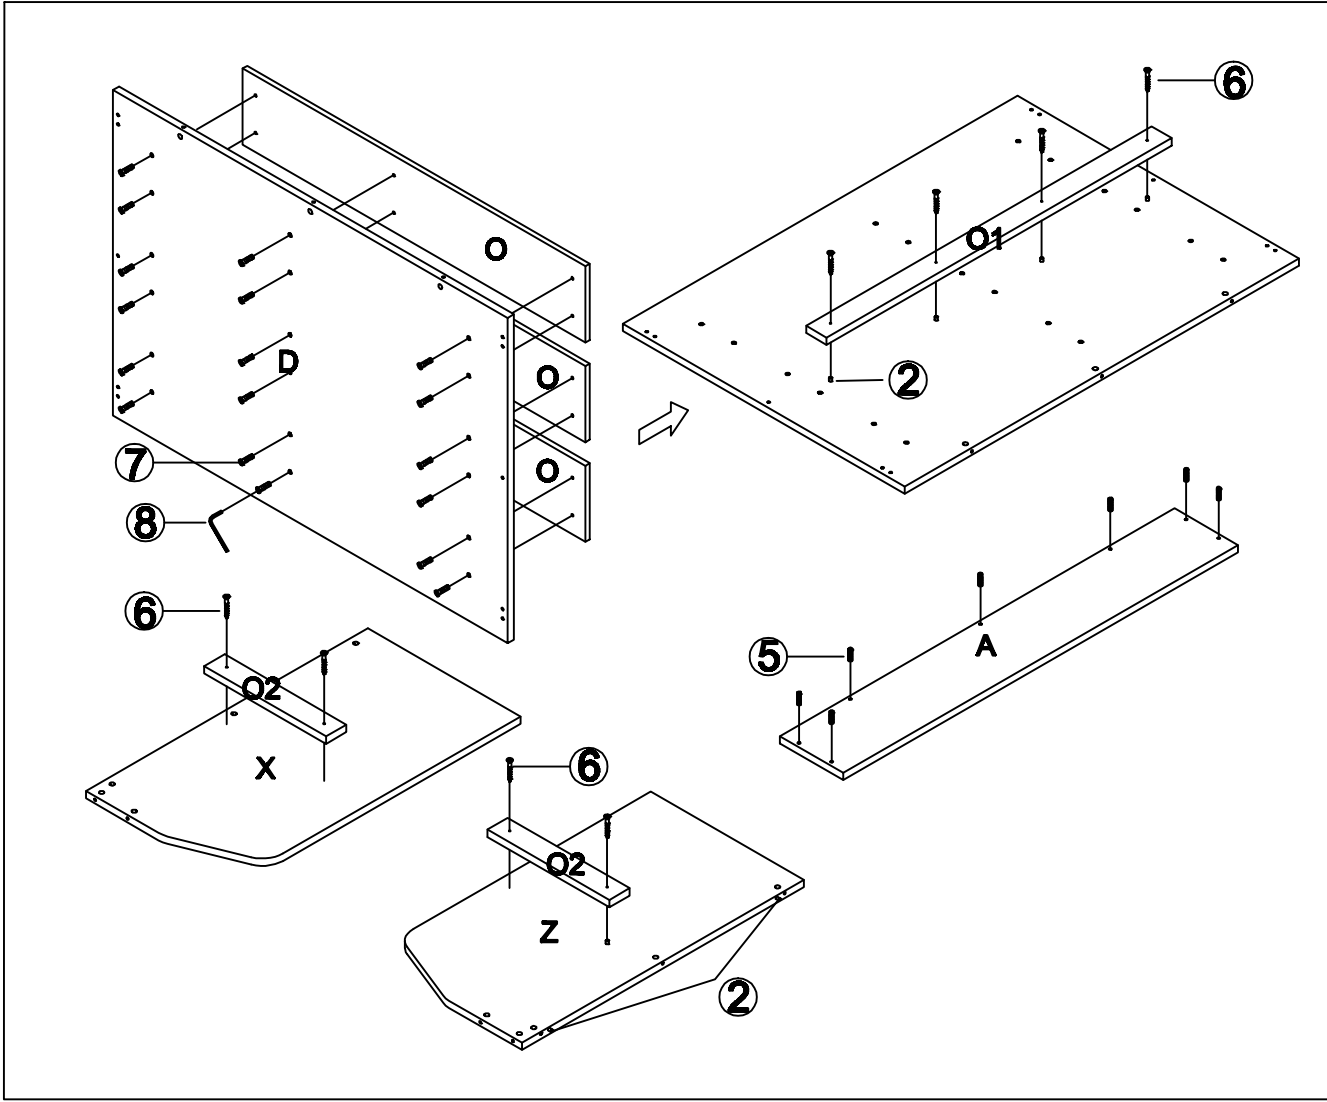

1

2

READY2GO

ASSEMBLY INSTRUCTIONS
STRATA Reception Desk
1800 x 600
ST-S2186

pin  8x35 ① 13PCS	Dowel  8x30 ② 11PCS	Cam Cover  31PCS	Aluminum Post  7PCS	SCREW  6x20 ⑤ 7PCS	SCREW  4x35 ⑥ 8PCS
Decoration post  6x35 ⑦ 18PCS	Spanner  1PCS	Bracket  7PCS	Screw  4x16 ⑩ 28PCS		

1

2

READY2GO

ASSEMBLY INSTRUCTIONS
STRATA Reception Desk
1800 x 750
ST-S2187

<p>pin 6x35</p>  <p>①</p> <p>13PCS</p>	<p>Dowel 8x30</p>  <p>②</p> <p>11PCS</p>	<p>Cam Cover</p>  <p>③</p> <p>31PCS</p>	<p>Aluminum Post</p>  <p>④</p> <p>7PCS</p>	<p>SCREW 6x20</p>  <p>⑤</p> <p>7PCS</p>	<p>SCREW 4x35</p>  <p>⑥</p> <p>8PCS</p>
<p>Decoration post 6x35</p>  <p>⑦</p> <p>18PCS</p>	<p>Spanner</p>  <p>⑧</p> <p>1PCS</p>	<p>Bracket</p>  <p>⑨</p> <p>7PCS</p>	<p>Screw 4x16</p>  <p>⑩</p> <p>28PCS</p>		