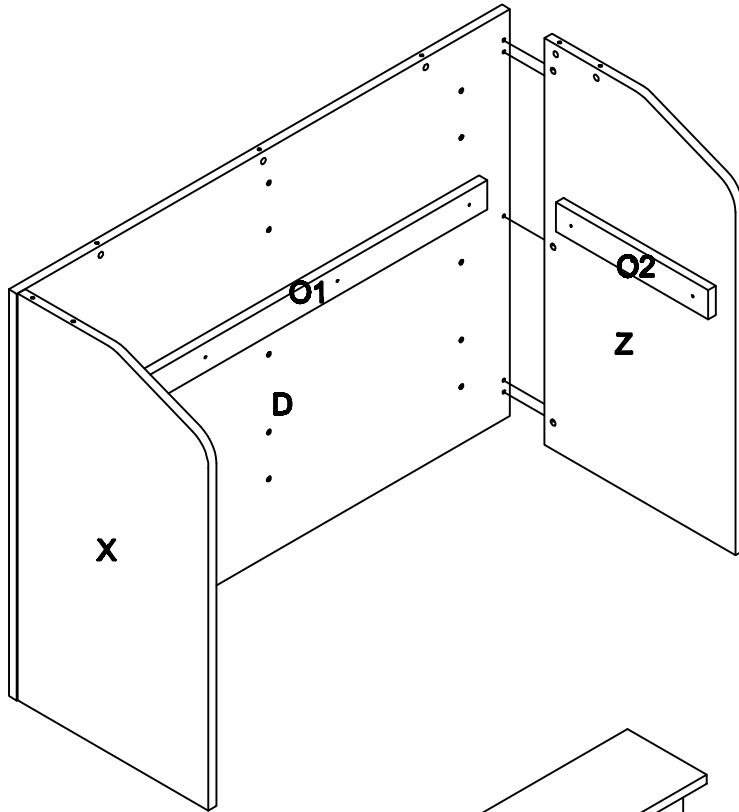

READY2GO

ASSEMBLY INSTRUCTIONS
STRATA Reception Desk
1500 x 600
ST-S2156

pin  8x35 ① 13PCS	Dowel  8x30 ② 11PCS	Cam Cover  31PCS	Aluminum Post  7PCS	SCREW  6x20 ⑤ 7PCS	SCREW  4x35 ⑥ 8PCS
Decoration post  6x35 ⑦ 18PCS	Spanner  1PCS	Bracket  7PCS	Screw  4x16 ⑩ 28PCS		

1

2

READY **2GO**

ASSEMBLY INSTRUCTIONS
STRATA Reception Desk
1500 x 750
ST-S2157

<p>pin 6x35</p>  <p>①</p> <p>13PCS</p>	<p>Dowel 8x30</p>  <p>②</p> <p>11PCS</p>	<p>Cam Cover</p>  <p>③</p> <p>31PCS</p>	<p>Aluminum Post</p>  <p>④</p> <p>7PCS</p>	<p>SCREW 6x20</p>  <p>⑤</p> <p>7PCS</p>	<p>SCREW 4x35</p>  <p>⑥</p> <p>8PCS</p>
<p>Decoration post 6x35</p>  <p>⑦</p> <p>18PCS</p>	<p>Spanner</p>  <p>⑧</p> <p>1PCS</p>	<p>Bracket</p>  <p>⑨</p> <p>7PCS</p>	<p>Screw 4x16</p>  <p>⑩</p> <p>28PCS</p>		

1

2

READY2GO

ASSEMBLY INSTRUCTIONS
STRATA Reception Desk
1800 x 600
ST-S2186

pin  8x35 ① 13PCS	Dowel  8x30 ② 11PCS	Cam Cover  31PCS	Aluminum Post  7PCS	SCREW  6x20 ⑤ 7PCS	SCREW  4x35 ⑥ 8PCS
Decoration post  6x35 ⑦ 18PCS	Spanner  1PCS	Bracket  7PCS	Screw  4x16 ⑩ 28PCS		