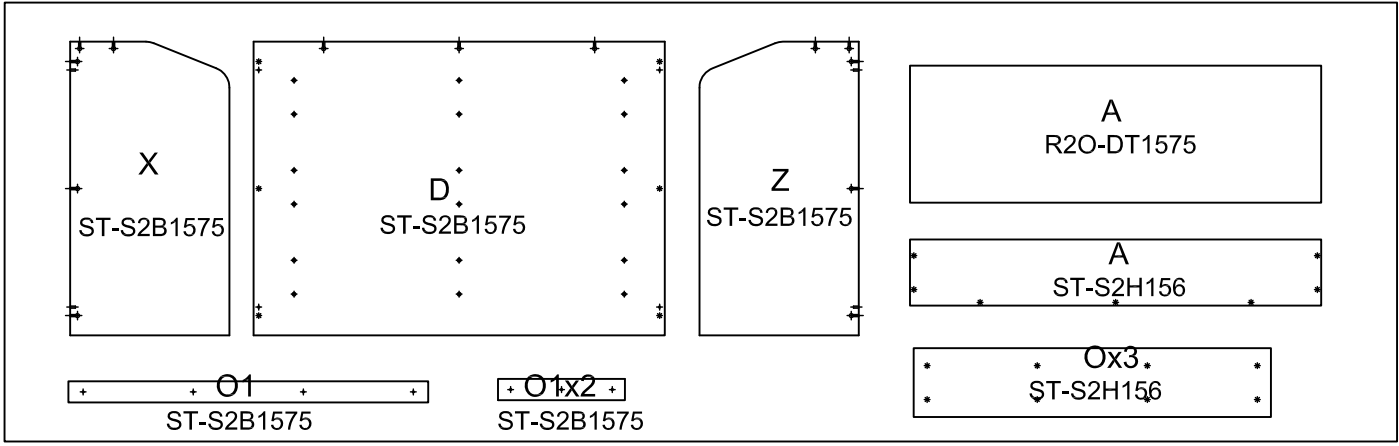

READY2GO

ASSEMBLY INSTRUCTIONS
STRATA Reception Desk
1500 x 600
ST-S2156

pin  8x35 ① 13PCS	Dowel  8x30 ② 11PCS	Cam Cover  31PCS	Aluminum Post  7PCS	SCREW  6x20 ⑤ 7PCS	SCREW  4x35 ⑥ 8PCS
Decoration post  6x35 ⑦ 18PCS	Spanner  1PCS	Bracket  7PCS	Screw  4x16 ⑩ 28PCS		

1

2

READY **2GO**

ASSEMBLY INSTRUCTIONS
STRATA Reception Desk
1500 x 750
ST-S2157

<p>pin 6x35</p>  <p>①</p> <p>13PCS</p>	<p>Dowel 8x30</p>  <p>②</p> <p>11PCS</p>	<p>Cam Cover</p>  <p>③</p> <p>31PCS</p>	<p>Aluminum Post</p>  <p>④</p> <p>7PCS</p>	<p>SCREW 6x20</p>  <p>⑤</p> <p>7PCS</p>	<p>SCREW 4x35</p>  <p>⑥</p> <p>8PCS</p>
<p>Decoration post 6x35</p>  <p>⑦</p> <p>18PCS</p>	<p>Spanner</p>  <p>⑧</p> <p>1PCS</p>	<p>Bracket</p>  <p>⑨</p> <p>7PCS</p>	<p>Screw 4x16</p>  <p>⑩</p> <p>28PCS</p>		

1

2

READY2GO

ASSEMBLY INSTRUCTIONS
STRATA Reception Desk
1800 x 600
ST-S2186

pin  8x35 ① 13PCS	Dowel  8x30 ② 11PCS	Cam Cover  31PCS	Aluminum Post  7PCS	SCREW  6x20 ⑤ 7PCS	SCREW  4x35 ⑥ 8PCS
Decoration post  6x35 ⑦ 18PCS	Spanner  1PCS	Bracket  7PCS	Screw  4x16 ⑩ 28PCS		