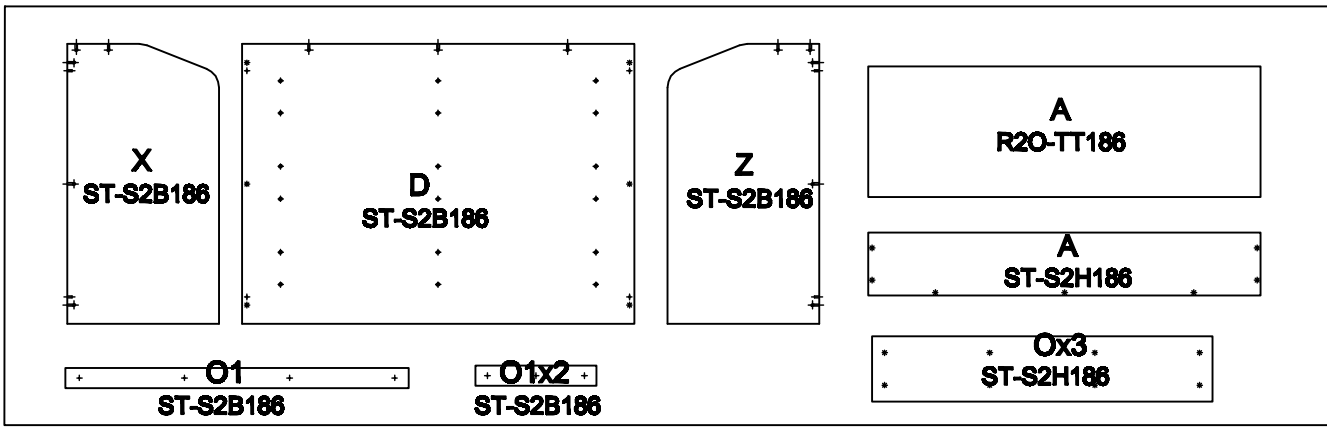

1

2

READY2GO

ASSEMBLY INSTRUCTIONS
STRATA Reception Desk
1800 x 600
ST-S2186

pin  8x35 ① 13PCS	Dowel  8x30 ② 11PCS	Cam Cover  31PCS	Aluminum Post  7PCS	SCREW  6x20 ⑤ 7PCS	SCREW  4x35 ⑥ 8PCS
Decoration post  6x35 ⑦ 18PCS	Spanner  1PCS	Bracket  7PCS	Screw  4x16 ⑩ 28PCS		