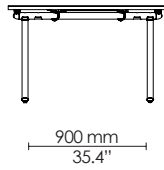

EU: 1600 x 800 mm ** EU: 1500 x 750 mm US: 60" x 30" EU: 1500 x 750 mm US: 60" x 30" EU: 1600 x 800 mm ** EU: 1200 x 750 mm US: 48" x 30" EU: 1400 x 700 mm **

EU: 1500 x 750 mm US: 60" x 30" EU: 1600 x 800 mm **

**EU standard only

*Dimensions reflect market standards; not direct conversions from mm

Small beam
Standard legs

Flipped & nested

55 mm¹
2.2"

¹ +1 table = +55 mm/2.2"
² +1 table = +130 mm/5.1"

Medium beam
Standard legs

Inset legs

Flipped & nested

Large beam
Standard legs

Inset legs

Flipped & nested

¹ +1 table = +55 mm/2.2"
² +1 table = +130 mm/5.1"

Flip-top - cross base
Cafe/ Bar

EU: 700 x 700 mm
**

EU: 750 x 750 mm
US: 30" x 30"

EU: 800 x 800 mm
**

Bar only
EU: 900 x 900 mm
US: 36" x 36"

EU: Ø750 mm
US: Ø30"

EU: Ø900 mm
US: Ø36"

EU: Ø1050 mm
US: Ø42"

Cafe only
EU: Ø1200 mm
US: Ø48"

**EU standard only