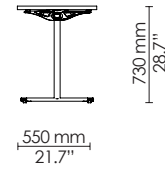

EU: 1600 x 800 mm ** EU: 1500 x 750 mm US: 60" x 30" EU: 1500 x 750 mm US: 60" x 30" EU: 1600 x 800 mm ** EU: 1200 x 750 mm US: 48" x 30" EU: 1400 x 700 mm **

EU: 1500 x 750 mm US: 60" x 30" EU: 1600 x 800 mm **

**EU standard only

*Dimensions reflect market standards; not direct conversions from mm

Small beam
Standard legs

Flipped & nested

55 mm¹
2.2"

¹ +1 table = +55 mm/2.2"
² +1 table = +130 mm/5.1"

Medium beam
Standard legs

Inset legs

Flipped & nested

Large beam
Standard legs

Inset legs

Flipped & nested

¹ +1 table = +55 mm/2.2"
² +1 table = +130 mm/5.1"

Flip-top - cross base
Cafe/ Bar

EU: 700 x 700 mm
**

EU: 750 x 750 mm
US: 30" x 30"

EU: 800 x 800 mm
**

Bar only
EU: 900 x 900 mm
US: 36" x 36"

EU: Ø750 mm
US: Ø30"

EU: Ø900 mm
US: Ø36"

EU: Ø1050 mm
US: Ø42"

Cafe only
EU: Ø1200 mm
US: Ø48"

**EU standard only