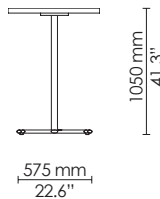

Fixed - cross base
Cafe/ Bar/ Lounge

Lounge only

EU: 600 x 600 mm
US: 24" x 24"

EU: 700 x 700 mm
**

EU: 750 x 750 mm
US: 30" x 30"

EU: 800 x 800 mm
**

Bar only

EU: 900 x 900 mm
US: 36" x 36"

EU: Ø750 mm
US: Ø30"

EU: Ø900 mm
US: Ø36"

EU: Ø1050 mm
US: Ø42"

Cafe only
EU: Ø1200 mm
US: Ø48"

**EU standard only

*Dimensions reflect market standards; not direct conversions from mm

600 Cross base

Lounge

600 Cross base

Cafe

Bar

810 Cross base

Cafe

Bar

1092 Cross base

Cafe