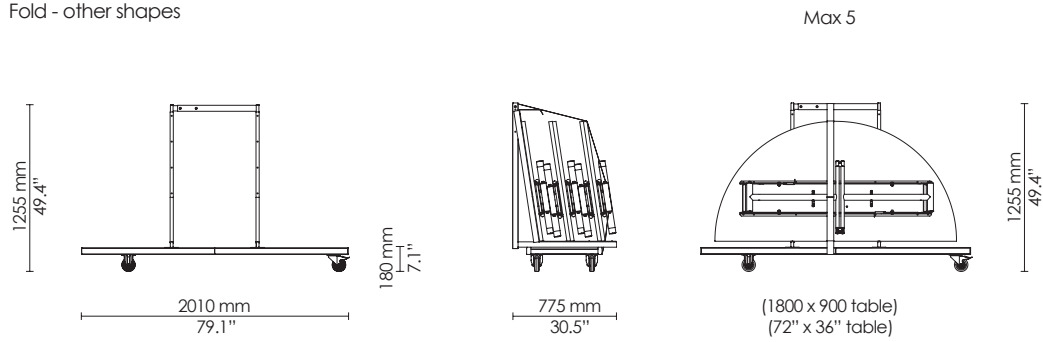

**EU standard only

*Dimensions reflect market standards; not direct conversions from mm

Overfold

1200 mm
*48"

600 mm
*24"

730 mm
28.7"

550 mm
21.7"

730 mm
28.7"

Lounge only

EU: 600 x 600 mm
US: 24" x 24"

EU: 700 x 700 mm
**

EU: 750 x 750 mm
US: 30" x 30"

EU: 800 x 800 mm
**

Bar only

EU: 900 x 900 mm
US: 36" x 36"

EU: Ø750 mm
US: Ø30"

EU: Ø900 mm
US: Ø36"

EU: Ø1050 mm
US: Ø42"

Cafe only
EU: Ø1200 mm
US: Ø48"

**EU standard only

*Dimensions reflect market standards; not direct conversions from mm

600 Cross base

Lounge

600 Cross base

EU: 700 x 700 mm
**

EU: 750 x 750 mm
US: 30" x 30"

EU: 800 x 800 mm
**

*Dimensions reflect market standards; not direct conversions from mm

Uni transporter
A-Kit 560
Fold - rectangle

Uni transporter
L-kit
Fold - other shapes