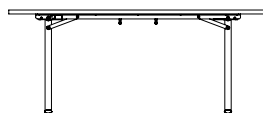

EU: 1600 x 800 mm
**

EU: 1500 x 750 mm
US: 60" x 30"

EU: 1500 x 750 mm
US: 60" x 30"

EU: 1600 x 800 mm
**

EU: 1200 x 750 mm
US: 48" x 30"

EU: 1400 x 700 mm
**

EU: 1500 x 750 mm
US: 60" x 30"

EU: 1600 x 800 mm
**

**EU standard only

*Dimensions reflect market standards; not direct conversions from mm

Overfold

1200 mm
*48"

600 mm
*24"

730 mm
28.7"

550 mm
21.7"

730 mm
28.7"

160 mm
6.3"

Fold

1800 mm
*72"

750 mm
*30"

1200 mm
47.2"

550 mm
21.7"

730 mm
28.7"

115 mm
4.5"

Conference

EU: 2000 x 1000 mm
US: 84" x 42"

EU: 2400 x 1200 mm
US: 96" x 48"

*Dimensions reflect market standards; not direct conversions from mm

Fold IT-legs

2400 mm
*96"

1200 mm
*48"

1200 mm
47.2"