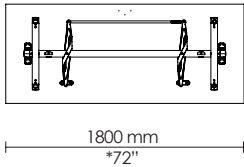

EU: 1600 x 800 mm ** EU: 1500 x 750 mm US: 60" x 30" EU: 1500 x 750 mm US: 60" x 30" EU: 1600 x 800 mm ** EU: 1200 x 750 mm US: 48" x 30" EU: 1400 x 700 mm **

EU: 1500 x 750 mm US: 60" x 30" EU: 1600 x 800 mm **

**EU standard only

*Dimensions reflect market standards; not direct conversions from mm

Small beam
Standard legs

Flipped & nested

55 mm¹
2.2"

¹ +1 table = +55 mm/2.2"
² +1 table = +130 mm/5.1"

Medium beam
Standard legs

Inset legs

Flipped & nested

Large beam
Standard legs

Inset legs

Flipped & nested

¹ +1 table = +55 mm/2.2"
² +1 table = +130 mm/5.1"

Flip-top - cross base
Cafe/ Bar

EU: 700 x 700 mm
**

EU: 750 x 750 mm
US: 30" x 30"

EU: 800 x 800 mm
**

Bar only
EU: 900 x 900 mm
US: 36" x 36"

EU: Ø750 mm
US: Ø30"

EU: Ø900 mm
US: Ø36"

EU: Ø1050 mm
US: Ø42"

Cafe only
EU: Ø1200 mm
US: Ø48"

**EU standard only