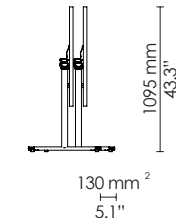

**EU standard only

*Dimensions reflect market standards; not direct conversions from mm

Small beam
Standard legs

Flipped & nested

55 mm¹
2.2"

¹ +1 table = +55 mm/2.2"
² +1 table = +130 mm/5.1"

Medium beam
Standard legs

Inset legs

Flipped & nested

Large beam
Standard legs

Inset legs

Flipped & nested

¹ +1 table = +55 mm/2.2"
² +1 table = +130 mm/5.1"

Flip-top - cross base
Cafe/ Bar

EU: 700 x 700 mm
**

EU: 750 x 750 mm
US: 30" x 30"

EU: 800 x 800 mm
**

Bar only
EU: 900 x 900 mm
US: 36" x 36"

EU: Ø750 mm
US: Ø30"

EU: Ø900 mm
US: Ø36"

EU: Ø1050 mm
US: Ø42"

Cafe only
EU: Ø1200 mm
US: Ø48"

**EU standard only

*Dimensions reflect market standards; not direct conversions from mm

600 Cross base

810 Cross base

1092 Cross base

Folding

EU: 1200 x 600 mm
US: 48" x 24"

EU: 1200 x 750 mm
US: 48" x 30"

EU: 1200 x 800 mm
**