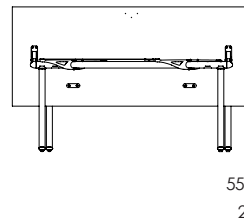

**EU standard only

*Dimensions reflect market standards; not direct conversions from mm

Small beam
Standard legs

Flipped & nested

55 mm¹
2.2"

¹ +1 table = +55 mm/2.2"
² +1 table = +130 mm/5.1"

Medium beam
Standard legs

Inset legs

Flipped & nested

Large beam
Standard legs

Inset legs

Flipped & nested

¹ +1 table = +55 mm/2.2"
² +1 table = +130 mm/5.1"

Flip-top - cross base
Cafe/ Bar

EU: 700 x 700 mm
**

EU: 750 x 750 mm
US: 30" x 30"

EU: 800 x 800 mm
**

Bar only
EU: 900 x 900 mm
US: 36" x 36"

EU: Ø750 mm
US: Ø30"

EU: Ø900 mm
US: Ø36"

EU: Ø1050 mm
US: Ø42"

Cafe only
EU: Ø1200 mm
US: Ø48"

**EU standard only

*Dimensions reflect market standards; not direct conversions from mm

600 Cross base

810 Cross base

1092 Cross base

Folding

EU: 1200 x 600 mm
US: 48" x 24"

EU: 1200 x 750 mm
US: 48" x 30"

EU: 1200 x 800 mm
**