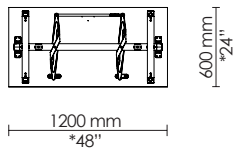

EU: 1600 x 800 mm ** EU: 1500 x 750 mm US: 60" x 30" EU: 1500 x 750 mm US: 60" x 30" EU: 1600 x 800 mm ** EU: 1200 x 750 mm US: 48" x 30" EU: 1400 x 700 mm **

EU: 1500 x 750 mm US: 60" x 30" EU: 1600 x 800 mm **

**EU standard only

*Dimensions reflect market standards; not direct conversions from mm

Small beam
Standard legs

Flipped & nested

55 mm¹
2.2"

¹ +1 table = +55 mm/2.2"
² +1 table = +130 mm/5.1"

Medium beam
Standard legs

Inset legs

Flipped & nested

Large beam
Standard legs

Inset legs

Flipped & nested

¹ +1 table = +55 mm/2.2"
² +1 table = +130 mm/5.1"

Flip-top - cross base
Cafe/ Bar

EU: 700 x 700 mm
**

EU: 750 x 750 mm
US: 30" x 30"

EU: 800 x 800 mm
**

Bar only
EU: 900 x 900 mm
US: 36" x 36"

EU: Ø750 mm
US: Ø30"

EU: Ø900 mm
US: Ø36"

EU: Ø1050 mm
US: Ø42"

Cafe only
EU: Ø1200 mm
US: Ø48"

**EU standard only