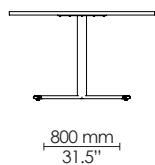

Fixed - cross base
Cafe/ Bar/ Lounge

Lounge only

EU: 600 x 600 mm
US: 24" x 24"

EU: 700 x 700 mm
**

EU: 750 x 750 mm
US: 30" x 30"

EU: 800 x 800 mm
**

Bar only

EU: 900 x 900 mm
US: 36" x 36"

EU: Ø750 mm
US: Ø30"

EU: Ø900 mm
US: Ø36"

EU: Ø1050 mm
US: Ø42"

Cafe only
EU: Ø1200 mm
US: Ø48"

**EU standard only

*Dimensions reflect market standards; not direct conversions from mm

600 Cross base

Lounge

600 Cross base

Cafe

Bar

810 Cross base

Cafe

Bar

1092 Cross base

Cafe