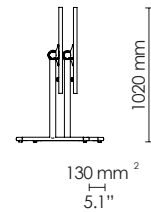

EU: 1600 x 800 mm ** EU: 1500 x 750 mm US: 60" x 30" EU: 1500 x 750 mm US: 60" x 30" EU: 1600 x 800 mm ** EU: 1200 x 750 mm US: 48" x 30" EU: 1400 x 700 mm **

EU: 1500 x 750 mm US: 60" x 30" EU: 1600 x 800 mm **

**EU standard only

*Dimensions reflect market standards; not direct conversions from mm

Small beam
Standard legs

Flipped & nested

55 mm¹
2.2"

¹ +1 table = +55 mm/2.2"
² +1 table = +130 mm/5.1"

Medium beam
Standard legs

Inset legs

Flipped & nested

Large beam
Standard legs

Inset legs

Flipped & nested

¹ +1 table = +55 mm/2.2"
² +1 table = +130 mm/5.1"

Flip-top - cross base
Cafe/ Bar

EU: 700 x 700 mm
**

EU: 750 x 750 mm
US: 30" x 30"

EU: 800 x 800 mm
**

Bar only
EU: 900 x 900 mm
US: 36" x 36"

EU: Ø750 mm
US: Ø30"

EU: Ø900 mm
US: Ø36"

EU: Ø1050 mm
US: Ø42"

Cafe only
EU: Ø1200 mm
US: Ø48"

**EU standard only