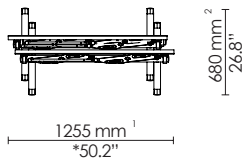

EU: 1600 x 800 mm ** EU: 1500 x 750 mm US: 60" x 30" EU: 1500 x 750 mm US: 60" x 30" EU: 1600 x 800 mm ** EU: 1200 x 750 mm US: 48" x 30" EU: 1400 x 700 mm **

EU: 1500 x 750 mm US: 60" x 30" EU: 1600 x 800 mm **

**EU standard only

*Dimensions reflect market standards; not direct conversions from mm

Small beam
Standard legs

Flipped & nested

55 mm¹
2.2"

¹ +1 table = +55 mm/2.2"
² +1 table = +130 mm/5.1"

Medium beam
Standard legs

Inset legs

Flipped & nested

Large beam
Standard legs

Inset legs

Flipped & nested

¹ +1 table = +55 mm/2.2"
² +1 table = +130 mm/5.1"

Flip-top - cross base
Cafe/ Bar

EU: 700 x 700 mm
**

EU: 750 x 750 mm
US: 30" x 30"

EU: 800 x 800 mm
**

Bar only
EU: 900 x 900 mm
US: 36" x 36"

EU: Ø750 mm
US: Ø30"

EU: Ø900 mm
US: Ø36"

EU: Ø1050 mm
US: Ø42"

Cafe only
EU: Ø1200 mm
US: Ø48"

**EU standard only