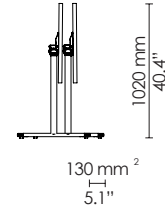

EU: 1600 x 800 mm ** EU: 1500 x 750 mm US: 60" x 30" EU: 1500 x 750 mm US: 60" x 30" EU: 1600 x 800 mm ** EU: 1200 x 750 mm US: 48" x 30" EU: 1400 x 700 mm **

EU: 1500 x 750 mm US: 60" x 30" EU: 1600 x 800 mm **

**EU standard only

*Dimensions reflect market standards; not direct conversions from mm

Small beam
Standard legs

Flipped & nested

55 mm¹
2.2"

¹ +1 table = +55 mm/2.2"
² +1 table = +130 mm/5.1"

Medium beam
Standard legs

Inset legs

Flipped & nested

Large beam
Standard legs

Inset legs

Flipped & nested

¹ +1 table = +55 mm/2.2"
² +1 table = +130 mm/5.1"

Flip-top - cross base
Cafe/ Bar

EU: 700 x 700 mm
**

EU: 750 x 750 mm
US: 30" x 30"

EU: 800 x 800 mm
**

Bar only
EU: 900 x 900 mm
US: 36" x 36"

EU: Ø750 mm
US: Ø30"

EU: Ø900 mm
US: Ø36"

EU: Ø1050 mm
US: Ø42"

Cafe only
EU: Ø1200 mm
US: Ø48"

**EU standard only