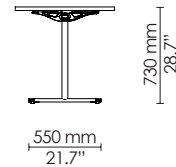

**EU standard only

*Dimensions reflect market standards; not direct conversions from mm

Small beam
Standard legs

Flipped & nested

55 mm¹
2.2"

¹ +1 table = +55 mm/2.2"
² +1 table = +130 mm/5.1"

Medium beam
Standard legs

Inset legs

Flipped & nested

Large beam
Standard legs

Inset legs

Flipped & nested

¹ +1 table = +55 mm/2.2"
² +1 table = +130 mm/5.1"

Flip-top - cross base
Cafe/ Bar

EU: 700 x 700 mm
**

EU: 750 x 750 mm
US: 30" x 30"

EU: 800 x 800 mm
**

Bar only
EU: 900 x 900 mm
US: 36" x 36"

EU: Ø750 mm
US: Ø30"

EU: Ø900 mm
US: Ø36"

EU: Ø1050 mm
US: Ø42"

Cafe only
EU: Ø1200 mm
US: Ø48"

**EU standard only

*Dimensions reflect market standards; not direct conversions from mm

600 Cross base

810 Cross base

1092 Cross base

Folding

EU: 1200 x 600 mm
US: 48" x 24"

EU: 1200 x 750 mm
US: 48" x 30"

EU: 1200 x 800 mm
**