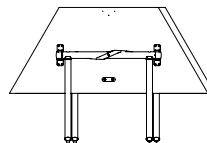

Flip-top

EU: 1200 x 600 mm US: 48" x 24" EU: 1200 x 750 mm US: 48" x 30" EU: 1200 x 800 mm ** EU: 1400 x 700 mm ** EU: 1500 x 750 mm US: 60" x 30" EU: 1600 x 800 mm **

EU: 1800 x 750 mm US: 72" x 30" EU: 1800 x 800 mm ** EU: 1800 x 900 mm US: 72" x 36" EU: 2000 x 1000 mm US: 78" x 40" EU: 1400 x 700 mm ** EU: 1500 x 750 mm US: 60" x 30"

EU: 1600 x 800 mm ** EU: 1500 x 750 mm US: 60" x 30" EU: 1500 x 750 mm US: 60" x 30" EU: 1600 x 800 mm ** EU: 1200 x 750 mm US: 48" x 30" EU: 1400 x 700 mm **

EU: 1500 x 750 mm US: 60" x 30" EU: 1600 x 800 mm **

**EU standard only

*Dimensions reflect market standards; not direct conversions from mm

Small beam
Standard legs

Flipped & nested

55 mm¹
2.2"

¹ +1 table = +55 mm/2.2"
² +1 table = +130 mm/5.1"

Medium beam
Standard legs

Inset legs

Flipped & nested

Large beam
Standard legs

Inset legs

Flipped & nested

¹ +1 table = +55 mm/2.2"
² +1 table = +130 mm/5.1"

Flip-top - cross base
Cafe/ Bar

EU: 700 x 700 mm
**