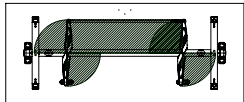

EU: 1600 x 800 mm ** EU: 1500 x 750 mm US: 60" x 30" EU: 1500 x 750 mm US: 60" x 30" EU: 1600 x 800 mm ** EU: 1200 x 750 mm US: 48" x 30" EU: 1400 x 700 mm **

EU: 1500 x 750 mm US: 60" x 30" EU: 1600 x 800 mm **

**EU standard only

*Dimensions reflect market standards; not direct conversions from mm

Small beam
Standard legs

Flipped & nested

55 mm¹
2.2"

¹ +1 table = +55 mm/2.2"
² +1 table = +130 mm/5.1"

Medium beam
Standard legs

Inset legs

Flipped & nested

Large beam
Standard legs

Inset legs

Flipped & nested

¹ +1 table = +55 mm/2.2"
² +1 table = +130 mm/5.1"

Flip-top - cross base
Cafe/ Bar

EU: 700 x 700 mm
**

EU: 750 x 750 mm
US: 30" x 30"

EU: 800 x 800 mm
**

Bar only
EU: 900 x 900 mm
US: 36" x 36"

EU: Ø750 mm
US: Ø30"

EU: Ø900 mm
US: Ø36"

EU: Ø1050 mm
US: Ø42"

Cafe only
EU: Ø1200 mm
US: Ø48"

**EU standard only