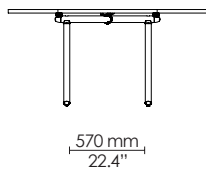

EU: 1600 x 800 mm ** EU: 1500 x 750 mm US: 60" x 30" EU: 1500 x 750 mm US: 60" x 30" EU: 1600 x 800 mm ** EU: 1200 x 750 mm US: 48" x 30" EU: 1400 x 700 mm **

EU: 1500 x 750 mm US: 60" x 30" EU: 1600 x 800 mm **

**EU standard only

*Dimensions reflect market standards; not direct conversions from mm

Small beam
Standard legs

Flipped & nested

55 mm¹
2.2"

¹ +1 table = +55 mm/2.2"
² +1 table = +130 mm/5.1"

Medium beam
Standard legs

Inset legs

Flipped & nested

Large beam
Standard legs

Inset legs

Flipped & nested

¹ +1 table = +55 mm/2.2"
² +1 table = +130 mm/5.1"

Flip-top - cross base
Cafe/ Bar

EU: 700 x 700 mm
**

EU: 750 x 750 mm
US: 30" x 30"

EU: 800 x 800 mm
**

Bar only
EU: 900 x 900 mm
US: 36" x 36"

EU: Ø750 mm
US: Ø30"

EU: Ø900 mm
US: Ø36"

EU: Ø1050 mm
US: Ø42"

Cafe only
EU: Ø1200 mm
US: Ø48"

**EU standard only