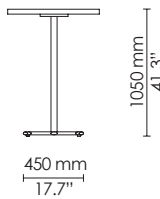

Fixed - cross base
Cafe/ Bar/ Lounge

Lounge only

EU: 600 x 600 mm
US: 24" x 24"

EU: 700 x 700 mm
**

EU: 750 x 750 mm
US: 30" x 30"

EU: 800 x 800 mm
**

Bar only

EU: 900 x 900 mm
US: 36" x 36"

EU: Ø750 mm
US: Ø30"

EU: Ø900 mm
US: Ø36"

EU: Ø1050 mm
US: Ø42"

Cafe only
EU: Ø1200 mm
US: Ø48"

**EU standard only

*Dimensions reflect market standards; not direct conversions from mm

600 Cross base

Lounge

600 Cross base

Cafe

Bar

810 Cross base

Cafe

Bar

1092 Cross base

Cafe