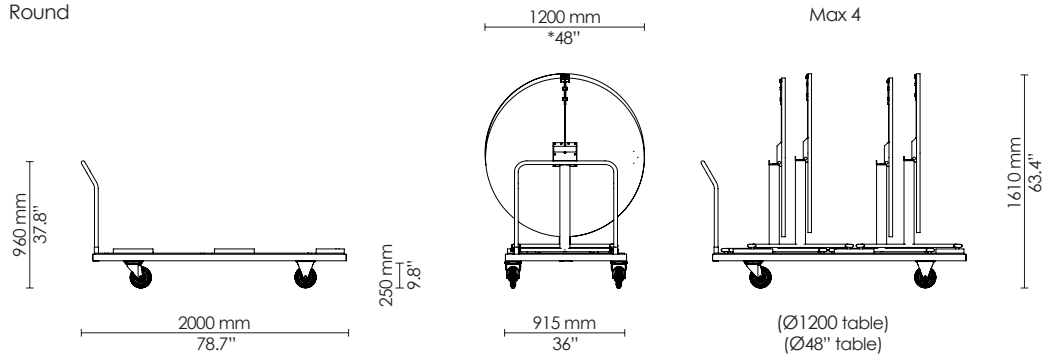

Lounge only

EU: 600 x 600 mm
US: 24" x 24"

EU: 700 x 700 mm
**

EU: 750 x 750 mm
US: 30" x 30"

EU: 800 x 800 mm
**

Bar only

EU: 900 x 900 mm
US: 36" x 36"

EU: Ø750 mm
US: Ø30"

EU: Ø900 mm
US: Ø36"

EU: Ø1050 mm
US: Ø42"

Cafe only
EU: Ø1200 mm
US: Ø48"

**EU standard only

*Dimensions reflect market standards; not direct conversions from mm

600 Cross base

Lounge

600 Cross base

EU: 700 x 700 mm
**

EU: 750 x 750 mm
US: 30" x 30"

EU: 800 x 800 mm
**

*Dimensions reflect market standards; not direct conversions from mm

Uni transporter
A-Kit 560
Fold - rectangle

Uni transporter
L-kit
Fold - other shapes

Flip-top transporter

Flip-top transporter
Round

*Dimensions reflect market standards; not direct conversions from mm