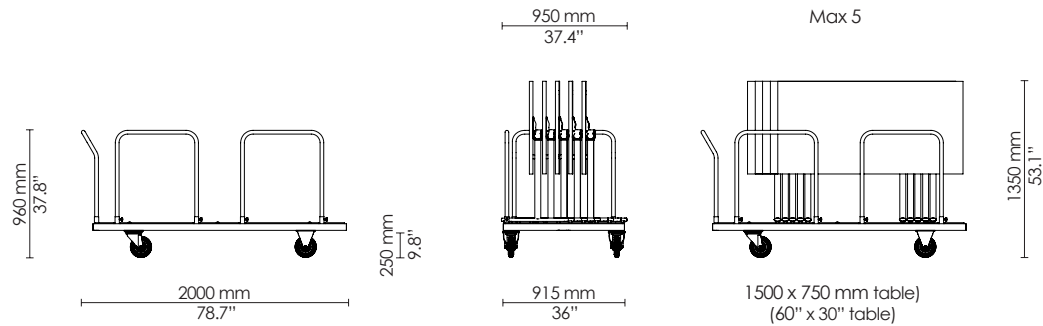

EU: Ø900 mm
US: Ø36"

EU: Ø1050 mm
US: Ø42"

Cafe only
EU: Ø1200 mm
US: Ø48"

**EU standard only

*Dimensions reflect market standards; not direct conversions from mm

600 Cross base

Lounge

600 Cross base

EU: 700 x 700 mm
**

EU: 750 x 750 mm
US: 30" x 30"

EU: 800 x 800 mm
**

*Dimensions reflect market standards; not direct conversions from mm

Uni transporter
A-Kit 560
Fold - rectangle

Uni transporter
L-kit
Fold - other shapes

Flip-top transporter

Flip-top transporter
Round

*Dimensions reflect market standards; not direct conversions from mm