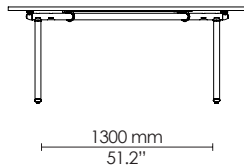

EU: 1600 x 800 mm ** EU: 1500 x 750 mm US: 60" x 30" EU: 1500 x 750 mm US: 60" x 30" EU: 1600 x 800 mm ** EU: 1200 x 750 mm US: 48" x 30" EU: 1400 x 700 mm **

EU: 1500 x 750 mm US: 60" x 30" EU: 1600 x 800 mm **

**EU standard only

*Dimensions reflect market standards; not direct conversions from mm

Small beam
Standard legs

Flipped & nested

55 mm¹
2.2"

¹ +1 table = +55 mm/2.2"
² +1 table = +130 mm/5.1"

Medium beam
Standard legs

Inset legs

Flipped & nested

Large beam
Standard legs

Inset legs

Flipped & nested

¹ +1 table = +55 mm/2.2"
² +1 table = +130 mm/5.1"

Flip-top - cross base
Cafe/ Bar

EU: 700 x 700 mm
**

EU: 750 x 750 mm
US: 30" x 30"

EU: 800 x 800 mm
**

Bar only
EU: 900 x 900 mm
US: 36" x 36"

EU: Ø750 mm
US: Ø30"

EU: Ø900 mm
US: Ø36"

EU: Ø1050 mm
US: Ø42"

Cafe only
EU: Ø1200 mm
US: Ø48"

**EU standard only