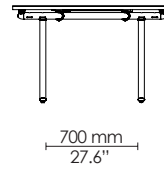

EU: 1600 x 800 mm ** EU: 1500 x 750 mm US: 60" x 30" EU: 1500 x 750 mm US: 60" x 30" EU: 1600 x 800 mm ** EU: 1200 x 750 mm US: 48" x 30" EU: 1400 x 700 mm **

EU: 1500 x 750 mm US: 60" x 30" EU: 1600 x 800 mm **

**EU standard only

*Dimensions reflect market standards; not direct conversions from mm

Small beam
Standard legs

Flipped & nested

55 mm¹
2.2"

¹ +1 table = +55 mm/2.2"
² +1 table = +130 mm/5.1"

Medium beam
Standard legs

Inset legs

Flipped & nested

Large beam
Standard legs

Inset legs

Flipped & nested

¹ +1 table = +55 mm/2.2"
² +1 table = +130 mm/5.1"

Flip-top - cross base
Cafe/ Bar

EU: 700 x 700 mm
**

EU: 750 x 750 mm
US: 30" x 30"

EU: 800 x 800 mm
**

Bar only
EU: 900 x 900 mm
US: 36" x 36"

EU: Ø750 mm
US: Ø30"

EU: Ø900 mm
US: Ø36"

EU: Ø1050 mm
US: Ø42"

Cafe only
EU: Ø1200 mm
US: Ø48"

**EU standard only