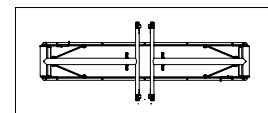

EU: 1600 x 800 mm
**

EU: 1500 x 750 mm
US: 60" x 30"

EU: 1500 x 750 mm
US: 60" x 30"

EU: 1600 x 800 mm
**

EU: 1200 x 750 mm
US: 48" x 30"

EU: 1400 x 700 mm
**

EU: 1500 x 750 mm
US: 60" x 30"

EU: 1600 x 800 mm
**

**EU standard only

*Dimensions reflect market standards; not direct conversions from mm

Overfold

1200 mm
*48"

600 mm
*24"

730 mm
28.7"

550 mm
21.7"

730 mm
28.7"

160 mm
6.3"

Fold

1800 mm
*72"

750 mm
*30"

1200 mm
47.2"

550 mm
21.7"

730 mm
28.7"

115 mm
4.5"

Conference

EU: 2000 x 1000 mm
US: 84" x 42"

EU: 2400 x 1200 mm
US: 96" x 48"

*Dimensions reflect market standards; not direct conversions from mm

Fold IT-legs

2400 mm
*96"

1200 mm
*48"

1200 mm
47.2"