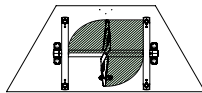

Flip-top

EU: 1200 x 600 mm US: 48" x 24" EU: 1200 x 750 mm US: 48" x 30" EU: 1200 x 800 mm ** EU: 1400 x 700 mm ** EU: 1500 x 750 mm US: 60" x 30" EU: 1600 x 800 mm **

EU: 1800 x 750 mm US: 72" x 30" EU: 1800 x 800 mm ** EU: 1800 x 900 mm US: 72" x 36" EU: 2000 x 1000 mm US: 78" x 40" EU: 1400 x 700 mm ** EU: 1500 x 750 mm US: 60" x 30"

EU: 1600 x 800 mm ** EU: 1500 x 750 mm US: 60" x 30" EU: 1500 x 750 mm US: 60" x 30" EU: 1600 x 800 mm ** EU: 1200 x 750 mm US: 48" x 30" EU: 1400 x 700 mm **

EU: 1500 x 750 mm US: 60" x 30" EU: 1600 x 800 mm **

**EU standard only

*Dimensions reflect market standards; not direct conversions from mm

Small beam
Standard legs

Flipped & nested

55 mm¹
2.2"

¹ +1 table = +55 mm/2.2"
² +1 table = +130 mm/5.1"

Medium beam
Standard legs

Inset legs

Flipped & nested

Large beam
Standard legs

Inset legs

Flipped & nested

¹ +1 table = +55 mm/2.2"
² +1 table = +130 mm/5.1"

Flip-top - cross base
Cafe/ Bar

EU: 700 x 700 mm
**