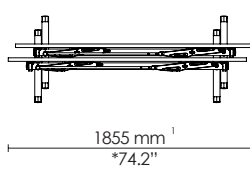

EU: 1600 x 800 mm ** EU: 1500 x 750 mm US: 60" x 30" EU: 1500 x 750 mm US: 60" x 30" EU: 1600 x 800 mm ** EU: 1200 x 750 mm US: 48" x 30" EU: 1400 x 700 mm **

EU: 1500 x 750 mm US: 60" x 30" EU: 1600 x 800 mm **

**EU standard only

*Dimensions reflect market standards; not direct conversions from mm

Small beam
Standard legs

Flipped & nested

55 mm¹
2.2"

¹ +1 table = +55 mm/2.2"
² +1 table = +130 mm/5.1"

Medium beam
Standard legs

Inset legs

Flipped & nested

Large beam
Standard legs

Inset legs

Flipped & nested

¹ +1 table = +55 mm/2.2"
² +1 table = +130 mm/5.1"

Flip-top - cross base
Cafe/ Bar

EU: 700 x 700 mm
**

EU: 750 x 750 mm
US: 30" x 30"

EU: 800 x 800 mm
**

Bar only
EU: 900 x 900 mm
US: 36" x 36"

EU: Ø750 mm
US: Ø30"

EU: Ø900 mm
US: Ø36"

EU: Ø1050 mm
US: Ø42"

Cafe only
EU: Ø1200 mm
US: Ø48"

**EU standard only