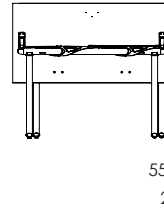

EU: 1600 x 800 mm ** EU: 1500 x 750 mm US: 60" x 30" EU: 1500 x 750 mm US: 60" x 30" EU: 1600 x 800 mm ** EU: 1200 x 750 mm US: 48" x 30" EU: 1400 x 700 mm **

EU: 1500 x 750 mm US: 60" x 30" EU: 1600 x 800 mm **

**EU standard only

*Dimensions reflect market standards; not direct conversions from mm

Small beam
Standard legs

Flipped & nested

55 mm¹
2.2"

¹ +1 table = +55 mm/2.2"
² +1 table = +130 mm/5.1"

Medium beam
Standard legs

Inset legs

Flipped & nested

Large beam
Standard legs

Inset legs

Flipped & nested

¹ +1 table = +55 mm/2.2"
² +1 table = +130 mm/5.1"

Flip-top - cross base
Cafe/ Bar

EU: 700 x 700 mm
**

EU: 750 x 750 mm
US: 30" x 30"

EU: 800 x 800 mm
**

Bar only
EU: 900 x 900 mm
US: 36" x 36"

EU: Ø750 mm
US: Ø30"

EU: Ø900 mm
US: Ø36"

EU: Ø1050 mm
US: Ø42"

Cafe only
EU: Ø1200 mm
US: Ø48"

**EU standard only