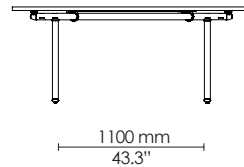

**EU standard only

*Dimensions reflect market standards; not direct conversions from mm

Small beam
Standard legs

Flipped & nested

55 mm¹
2.2"

¹ +1 table = +55 mm/2.2"
² +1 table = +130 mm/5.1"

Medium beam
Standard legs

Inset legs

Flipped & nested

Large beam
Standard legs

Inset legs

Flipped & nested

¹ +1 table = +55 mm/2.2"
² +1 table = +130 mm/5.1"

Flip-top - cross base
Cafe/ Bar

EU: 700 x 700 mm
**

EU: 750 x 750 mm
US: 30" x 30"

EU: 800 x 800 mm
**

Bar only
EU: 900 x 900 mm
US: 36" x 36"

EU: Ø750 mm
US: Ø30"

EU: Ø900 mm
US: Ø36"

EU: Ø1050 mm
US: Ø42"

Cafe only
EU: Ø1200 mm
US: Ø48"

**EU standard only

*Dimensions reflect market standards; not direct conversions from mm

600 Cross base

810 Cross base

1092 Cross base

Folding

EU: 1200 x 600 mm
US: 48" x 24"

EU: 1200 x 750 mm
US: 48" x 30"

EU: 1200 x 800 mm
**