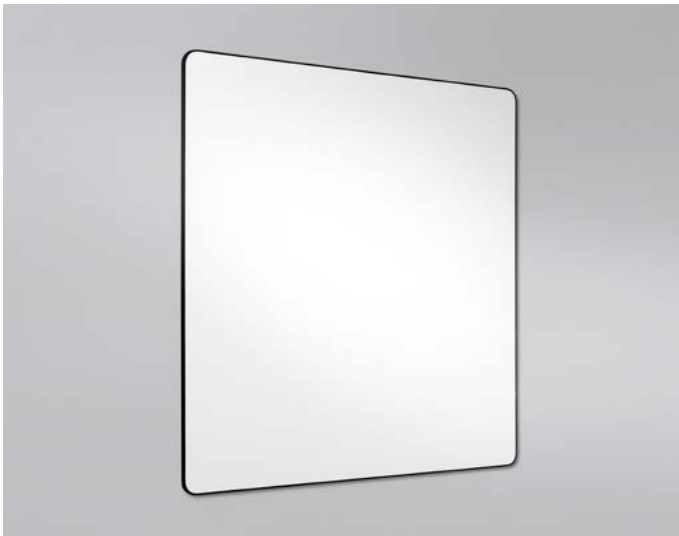

Edge whiteboard

A ceramic steel magnetic whiteboard with gently rounded corners, concealed fittings and a discrete black or white edging that gives the board a modern aesthetic.

Concealed fittings
Depth from wall 20 mm
Magnetic ceramic steel writing surface
e3 certified 99% recyclable
30-year warranty on the writing surface

Article number	Name	Size w x h mm	Weight kg
28826P	Whiteboard Edge, white frame	995 x 1195	15
28827P	Whiteboard Edge, white frame	1495 x 1195	23
28828P	Whiteboard Edge, white frame	1995 x 1195	30
28829P	Whiteboard Edge, white frame	2495 x 1195	38
28830P	Whiteboard Edge, white frame	2995 x 1195	45
27826P	Whiteboard Edge, black frame	995 x 1195	15
27827P	Whiteboard Edge, black frame	1495 x 1195	23
27828P	Whiteboard Edge, black frame	1995 x 1195	30
27829P	Whiteboard Edge, black frame	2495 x 1195	38
27830P	Whiteboard Edge, black frame	2995 x 1195	45