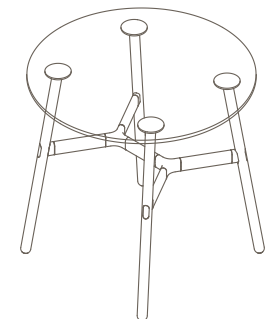

OKD-1570

Timber Worktop

1050 (standing height)