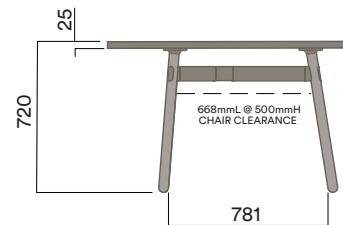

Tables

1200mm Rounded Triangle

Materials Information

OKD-1061

Timber Worktop

720 (standard height)

Legs

Timber Legs

- a. Ash - Standard
- b. Walnut
- c. Black solid colour with timber grain
- d. White solid colour with timber grain
- e. Seasonal solid colour with timber grain