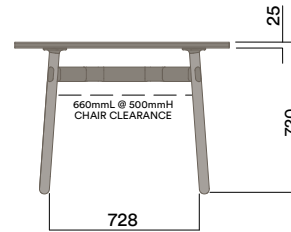

- a. Copper Plate
- b. Black Chrome

Maximum inc. worktop 60kg  
 Maximum Point Load 15kg  
 Seats 2 - 4

OKD-1070

Timber Worktop

720 (standard height)

OKD-1370

Timber Worktop

900 (bench height)