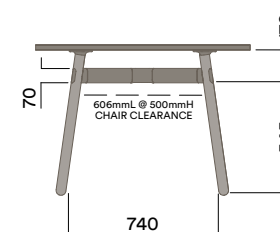

- a. Copper Plate
- b. Black Chrome

Maximum inc. worktop 60kg  
 Maximum Point Load 15kg  
 Seats 2 - 4

OKD-1070

Timber Worktop

720 (standard height)

OKD-1370

Timber Worktop

900 (bench height)