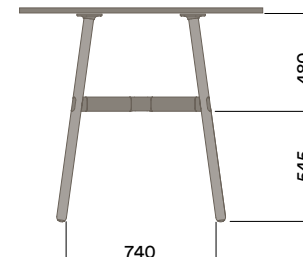

- a. Copper Plate
- b. Black Chrome

Maximum inc. worktop 60kg  
 Maximum Point Load 15kg  
 Seats 2 - 4

OKD-1070

Timber Worktop

720 (standard height)

OKD-1370

Timber Worktop

900 (bench height)

OKD-1570

Timber Worktop

1050 (standing height)