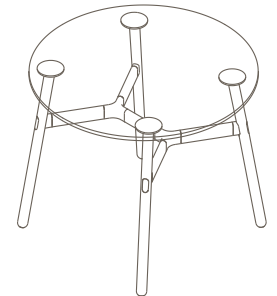

OKD-1570

Timber Worktop

1050 (standing height)