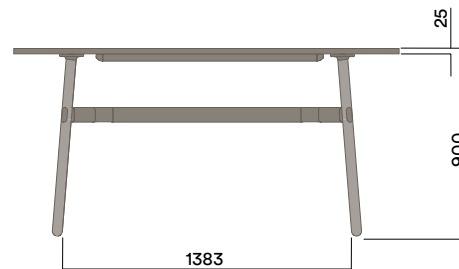

OKD-1318

Timber Worktop

900 (bench height)