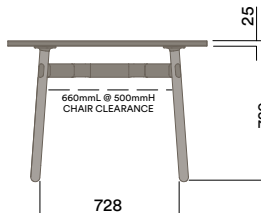

Maximum inc. worktop 60kg  
 Maximum Point Load 15kg  
 Seats 2-4

OKG-1070

Glass Worktop

OKD-1070

Timber Worktop