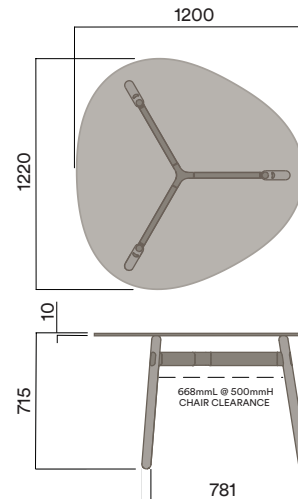

- a. Copper Plate
- b. Black Chrome

Maximum inc. worktop 60kg  
 Maximum Point Load 15kg  
 Seats 3

OKG-1061

Glass Worktop

OKD-1061

Timber Worktop