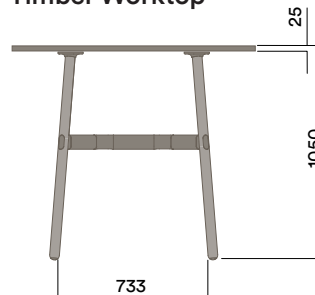

- a. Copper Plate
- b. Black Chrome

Maximum inc. worktop 60kg  
 Maximum Point Load 15kg  
 Seats 2 - 4

OKD-1070

Timber Worktop

720 (standard height)

OKD-1370

Timber Worktop

900 (bench height)

OKD-1570

Timber Worktop

1050 (standing height)