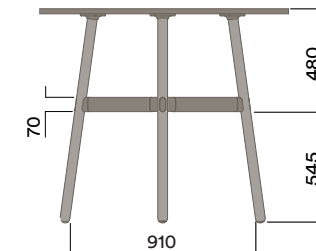

Plated Aluminium & Steel Frame

OKD-1561

Timber Worktop

1050 (standing height)

- a. Copper Plate
- b. Black Chrome

Maximum inc. worktop 60kg  
 Maximum Point Load 15kg  
 Seats 3