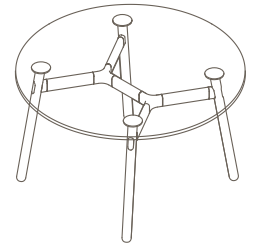

Tables

Ø1200mm Round

Materials Information

Legs

Timber Legs

- a. Ash - Standard
- b. Walnut
- c. Black solid colour with timber grain
- d. White solid colour with timber grain
- e. Seasonal solid colour with timber grain

Frame Finish

Powdercoat Steel & Aluminium Frame

- a. Zanilla
- b. Pink Salt
- c. Nocturenelle
- d. Minted
- e. Scotland Sky
- f. Green Smoke
- g. Folie
- h. Axel
- i. Blanc
- j. Noir

Plated Aluminium & Steel Frame

- a. Copper Plate
- b. Black Chrome

Maximum inc. worktop 60kg
Maximum Point Load 15kg
Seats 2 - 4

OKD-1070

Timber Worktop

720 (standard height)