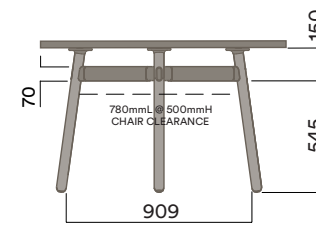

Tables

1200mm Rounded Triangle

Materials Information

OKD-1061

Timber Worktop

720 (standard height)

Legs

Timber Legs

- a. Ash - Standard
- b. Walnut
- c. Black solid colour with timber grain
- d. White solid colour with timber grain
- e. Seasonal solid colour with timber grain