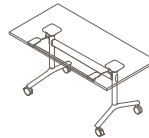

# Okidoki

Triangle

6 – 9

Square

10 – 11

Round

12 – 13

Folding

14

Rectangle

15 – 19

A minimalist line drawing of a chair's backrest and seat area. The drawing uses simple black outlines on a white background. The backrest is curved and supported by a vertical post on the right side. The seat is also curved and supported by a vertical post on the left side. The text 'Okidoki' is centered over the backrest area.