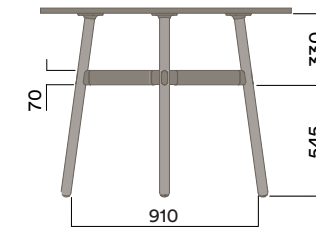

Plated Aluminium & Steel Frame

OKD-1561

Timber Worktop

1050 (standing height)

- a. Copper Plate
- b. Black Chrome

Maximum inc. worktop 60kg  
 Maximum Point Load 15kg  
 Seats 3