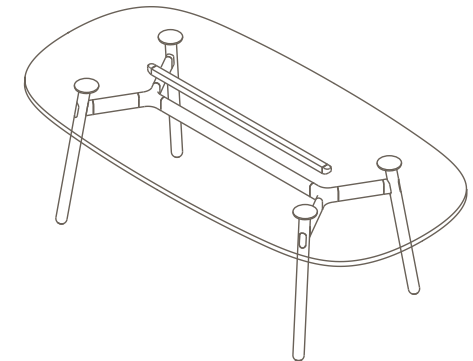

OKD-1018

Timber Worktop

720 (standard height)