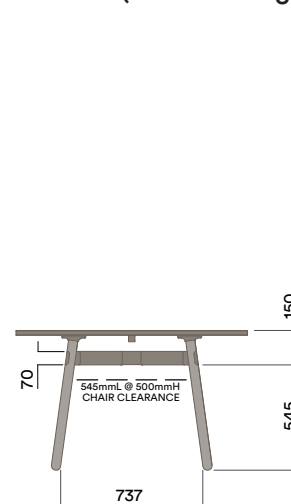

- Copper Plate
- Black Chrome

Maximum inc. worktop 60kg  
 Maximum Point Load 15kg  
 Seats 4-6

OKD-1024

Timber Worktop

720 (standard height)