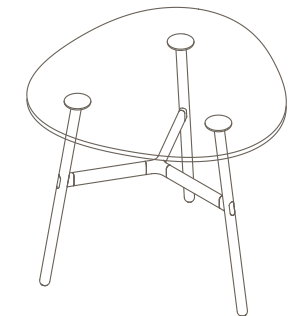

Plated Aluminium & Steel Frame

OKD-1561

Timber Worktop

1050 (standing height)

- a. Copper Plate
- b. Black Chrome

Maximum inc. worktop 60kg  
 Maximum Point Load 15kg  
 Seats 3