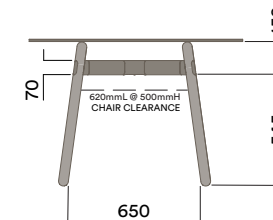

- a. Copper Plate
- b. Black Chrome

Maximum inc. worktop 60kg  
 Maximum Point Load 15kg  
 Seats 3

OKG-1061

Glass Worktop

OKD-1061

Timber Worktop