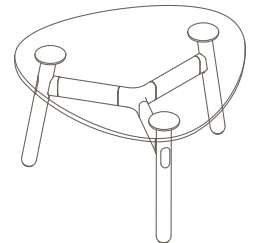

OKD-1060

Timber Worktop