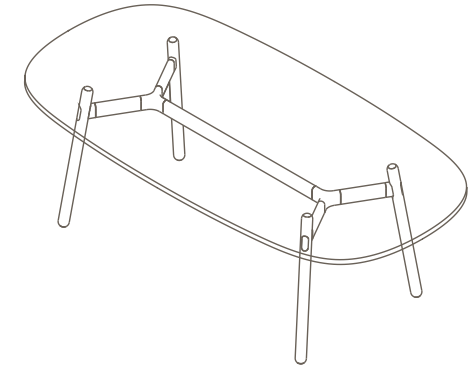

Plated Aluminium & Steel Frame

- a. Copper Plate
- b. Black Chrome

Maximum inc. worktop 60kg  
 Maximum Point Load 15kg  
 Seats 4-6

OKG-1018

Glass Worktop

720 (standard height)

OKD-1018

Timber Worktop