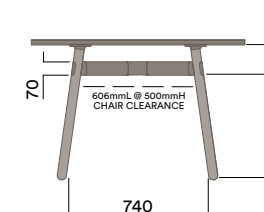

Maximum inc. worktop 60kg  
 Maximum Point Load 15kg  
 Seats 2-4

OKG-1070

Glass Worktop

OKD-1070

Timber Worktop