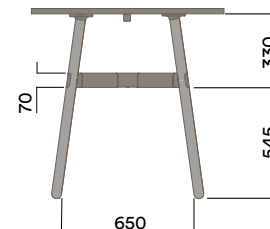

OKD-1318

Timber Worktop

900 (bench height)