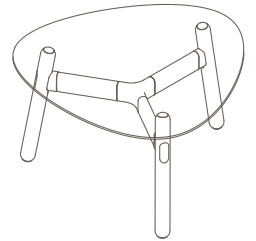

Tables

800mm Rounded Triangle

Materials Information

Legs

Timber Legs

1. Ash - Standard
2. Walnut
3. Black solid colour with timber grain
4. White solid colour with timber grain
5. Seasonal solid colour with timber grain

Frame Finish

Powdercoat Steel & Aluminium Frame

1. Zanilla
2. Pink Salt
3. Nocturenelle
4. Minted
5. Scotland Sky
6. Green Smoke
7. Folie
8. Axel
9. Blanc
10. Noir

Plated Aluminium & Steel Frame

1. Copper Plate
2. Black Chrome

Maximum inc. worktop 60kg
Maximum Point Load 15kg
Seats 3

OKG-1060

Glass Worktop