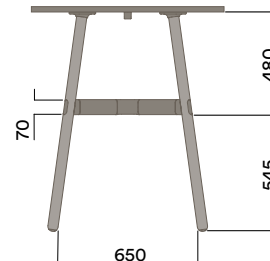

OKD-1518

Timber Worktop

1050 (standing height)