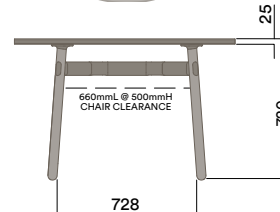

Maximum inc. worktop 60kg  
 Maximum Point Load 15kg  
 Seats 2-4

OKG-1070

Glass Worktop

OKD-1070

Timber Worktop