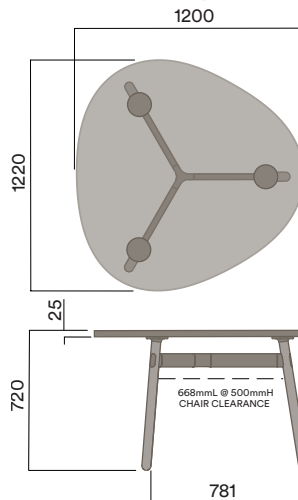

- a. Copper Plate
- b. Black Chrome

Maximum inc. worktop 60kg  
 Maximum Point Load 15kg  
 Seats 3

OKG-1061

Glass Worktop

OKD-1061

Timber Worktop