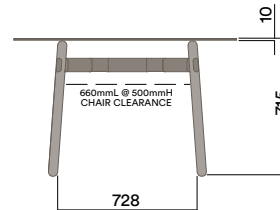

Maximum inc. worktop 60kg  
 Maximum Point Load 15kg  
 Seats 2-4

OKG-1070

Glass Worktop

OKD-1070

Timber Worktop