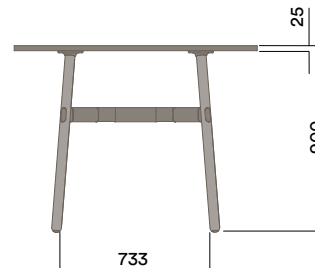

- a. Copper Plate
- b. Black Chrome

Maximum inc. worktop 60kg  
 Maximum Point Load 15kg  
 Seats 2 - 4

OKD-1070

Timber Worktop

720 (standard height)

OKD-1370

Timber Worktop

900 (bench height)

OKD-1570

Timber Worktop

1050 (standing height)