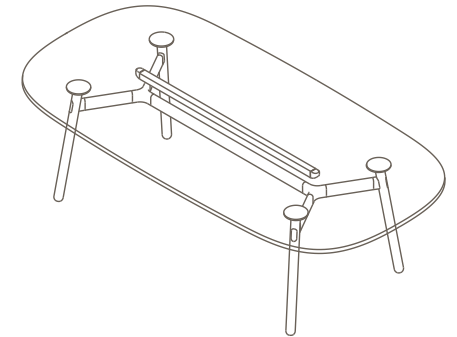

- Copper Plate
- Black Chrome

Maximum inc. worktop 60kg  
 Maximum Point Load 15kg  
 Seats 4-6

OKD-1024

Timber Worktop

720 (standard height)