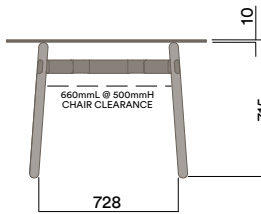

Maximum inc. worktop 60kg  
 Maximum Point Load 15kg  
 Seats 2-4

OKG-1070

Glass Worktop

OKD-1070

Timber Worktop