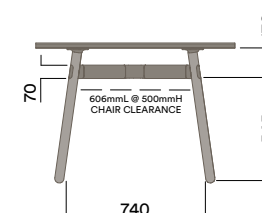

Maximum inc. worktop 60kg  
 Maximum Point Load 15kg  
 Seats 2-4

OKG-1070

Glass Worktop

OKD-1070

Timber Worktop