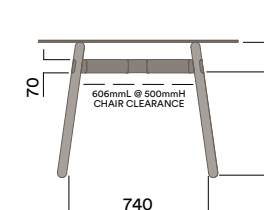

Maximum inc. worktop 60kg  
 Maximum Point Load 15kg  
 Seats 2-4

OKG-1070

Glass Worktop

OKD-1070

Timber Worktop