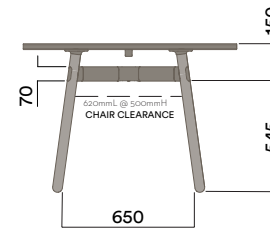

Plated Aluminium & Steel Frame

- a. Copper Plate
- b. Black Chrome

Maximum inc. worktop 60kg  
 Maximum Point Load 15kg  
 Seats 4 - 6

OKD-1018

Timber Worktop

720 (standard height)

OKD-1318

Timber Worktop