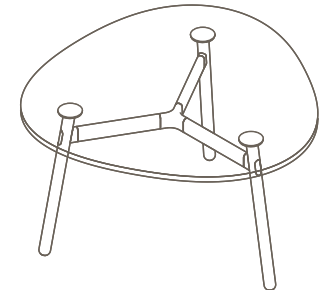

- a. Copper Plate
- b. Black Chrome

Maximum inc. worktop 60kg  
 Maximum Point Load 15kg  
 Seats 3

OKG-1061

Glass Worktop

OKD-1061

Timber Worktop