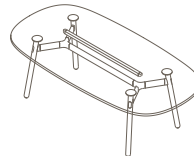

# Okidoki

Triangle

6 – 9

Square

10 – 11

Round

12 – 13

Folding

14

Rectangle

15 – 19

A minimalist line drawing of a chair's backrest and seat area. The drawing uses simple black outlines on a white background. The backrest is curved and supported by a vertical post on the right side. The seat is also curved and supported by a vertical post on the left side. The text 'Okidoki' is centered over the backrest area.