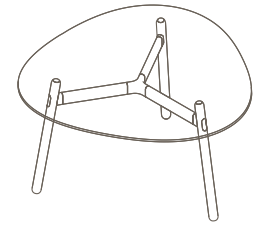

Tables

1200mm Rounded Triangle

Materials Information

OKD-1061

Timber Worktop

720 (standard height)

Legs

Timber Legs

- a. Ash - Standard
- b. Walnut
- c. Black solid colour with timber grain
- d. White solid colour with timber grain
- e. Seasonal solid colour with timber grain