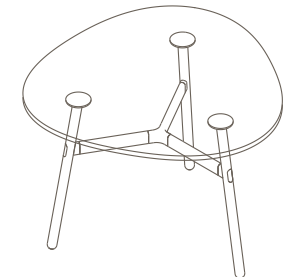

Plated Aluminium & Steel Frame

OKD-1561

Timber Worktop

1050 (standing height)

- a. Copper Plate
- b. Black Chrome

Maximum inc. worktop 60kg  
 Maximum Point Load 15kg  
 Seats 3