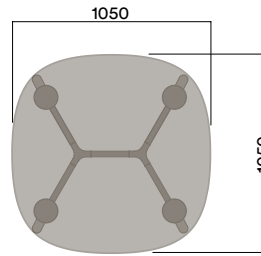

Maximum inc. worktop 60kg  
 Maximum Point Load 15kg  
 Seats 2-4

OKG-1070

Glass Worktop

OKD-1070

Timber Worktop