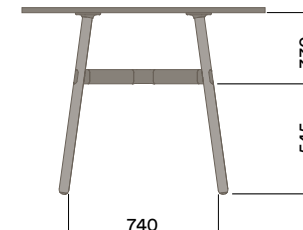

- a. Copper Plate
- b. Black Chrome

Maximum inc. worktop 60kg  
 Maximum Point Load 15kg  
 Seats 2 - 4

OKD-1070

Timber Worktop

720 (standard height)

OKD-1370

Timber Worktop

900 (bench height)

OKD-1570

Timber Worktop

1050 (standing height)