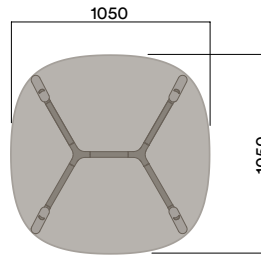

Maximum inc. worktop 60kg  
 Maximum Point Load 15kg  
 Seats 2-4

OKG-1070

Glass Worktop

OKD-1070

Timber Worktop