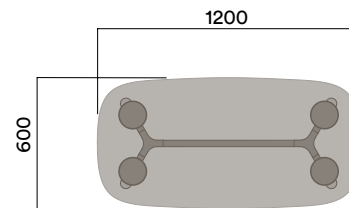

Plated Aluminium & Steel Frame

- a. Copper Plate
- b. Black Chrome

Maximum inc. worktop 100kg  
 Maximum Point Load 50kg  
 Seats 1-4

OKD-1012

Timber Worktop

450 (coffee table height)