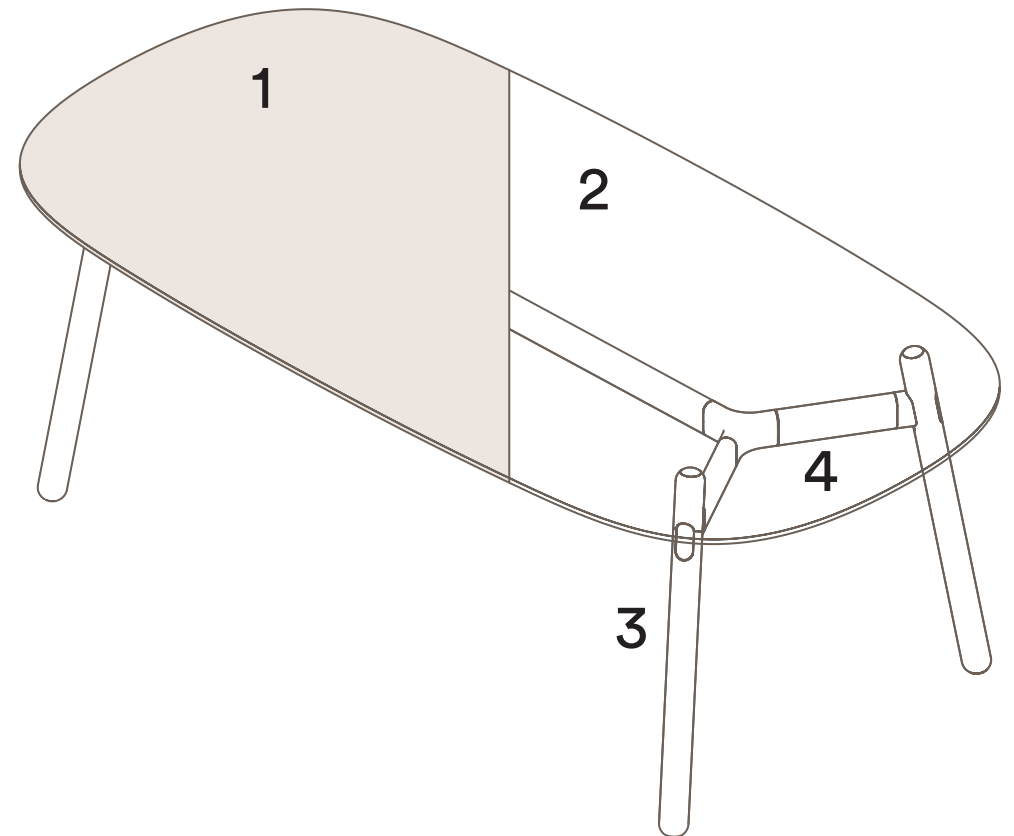

Colours are representative only, please check with your Thinking Works consultant to view samples of any specific colour.