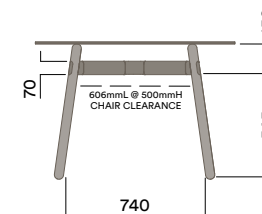

Maximum inc. worktop 60kg  
 Maximum Point Load 15kg  
 Seats 2-4

OKG-1070

Glass Worktop

OKD-1070

Timber Worktop