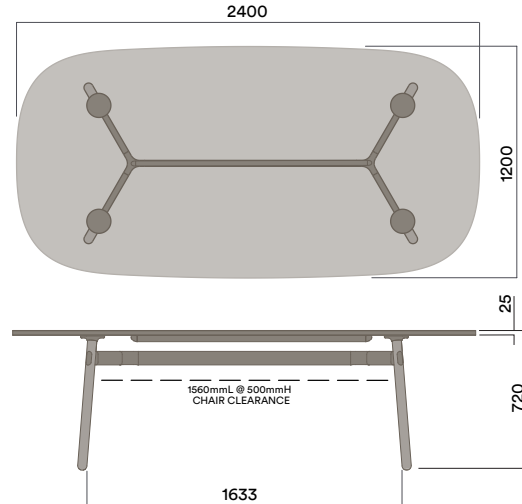

- Copper Plate
- Black Chrome

Maximum inc. worktop 60kg  
 Maximum Point Load 15kg  
 Seats 4-6

OKD-1024

Timber Worktop

720 (standard height)