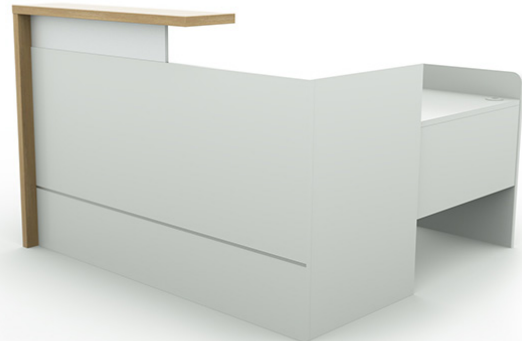

HOLA

Reception desk

FEATURES

- 40mm Wild Oak Hob Top
- Left Hand Version determined by which side the hob is on from customers view

PRODUCT OPTIONS

- HOLAD-L: Left Handed 1767w X 800d X 1200h
- HOLAD-R: Right Handed 1767w X 800d X 1200h
- HOLA-RET: Return Universal 900l X 600d

DIMENSIONS

(A) 1730L x 780W x 45H – 20 KGS 0.061m³

(B) 1780L x 1080W x 45H – 30 KGS 0.087m³

(C) 1075L x 780W x 65H – 25 KGS 0.055m³

(D) 1275L x 355W x 115H – 23 KGS 0.052m³

(E) 510L x 560W x 795H – 27 KGS 0.227m³

HOLARET 1025 x 680 x 85 – 25 KGS 0.227m³