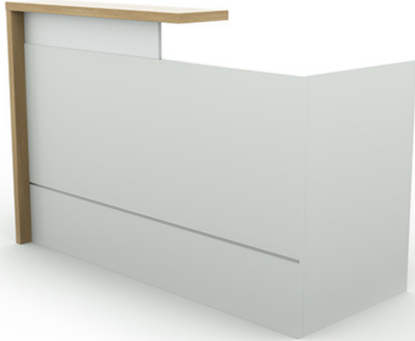

HOLA

Reception desk

FEATURES

- 40mm Wild Oak Hob Top
- Left Hand Version determined by which side the hob is on from customers view

PRODUCT OPTIONS

- HOLAD-L: Left Handed 1767w X 800d X 1200h
- HOLAD-R: Right Handed 1767w X 800d X 1200h
- HOLA-RET: Return Universal 900l X 600d

DIMENSIONS

(A) 1730L x 780W x 45H – 20 KGS 0.061m³

(B) 1780L x 1080W x 45H – 30 KGS 0.087m³

(C) 1075L x 780W x 65H – 25 KGS 0.055m³

(D) 1275L x 355W x 115H – 23 KGS 0.052m³

(E) 510L x 560W x 795H – 27 KGS 0.227m³

HOLARET 1025 x 680 x 85 – 25 KGS 0.227m³