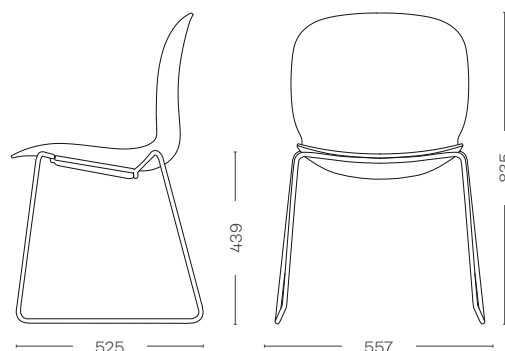

Model

1. **6060** RBM Noor polypropylene chair on steel sledgebase
   6065 RBM Noor 3D veneer chair on steel sledgebase
   Oak, Oak dark stained

Upholsteries are available on seat (S), seat/back (SB) for model 6060 and 6065. Fully upholstered (F) for 6060.

Product specification

- 6-8 mm polypropylene (PP) or 6.7 mm 3D veneer shells
- Weight: 6.5 kg model 6060, 6.2 kg model 6065
- 12 mm steel sledgebase
- Stackable up to 10 chairs – 5 chairs with armrests
- Tested in accordance with EN 16139, GS, BIFMA (USA), AFRDI 151 Rated Load (Australia) and Möbelfakta (Sweden)
- GREENGUARD (model 6060)
- Environmental Product Declaration (EPD)
  Model 6060: 19.4 kg CO₂, model 6065: 13.4 kg CO₂

Accessories/options

- Dark stained oak 3D veneer shell for 6065, 6065S, 6065SB
- Table suspension for RBM Noor on RBM Eminent table

4107 RBM Noor armrests in matching colours to frame, pair

99000005 Row connection device

125183 Felt glides

149285 Chair trolley for up to 10 chairs

S = standard collection (colours/fabrics) – delivery time from factory within 15 working days

E = extended collection (colours/fabrics) – delivery time from factory within 30 working days

See RBM price list for further details

RBM by Flokk

flokk.com