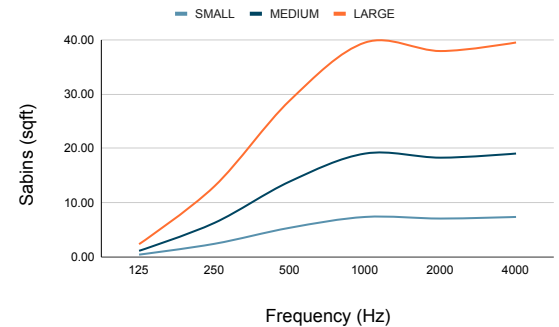

PRODUCT ACOUSTIC PROPERTIES

Testing and post analysis procedures were carried out in accordance with the references detailed below:

AS ISO 354-2006 (R2016)	Acoustics—Measurement of sound absorption in a reverberation room
AS ISO 11654—2002	Rating of sound absorption—Materials and systems
ASTM C423-17	Standard Test Method for Sound Absorption and Sound Absorption Coefficients by the Reverberation Room Method
ASTM E795-16	Standard Practices for Mounting Test Specimens During Sound Absorption Tests
ISO 20189	Screens, furniture and single objects intended for interior use – Rating of sound absorption and sound reduction of elements based on laboratory measurements.

IMPERIAL SABINS	SMALL	MEDIUM	LARGE
Frequency (Hz)			
125	0.44	1.14	2.37
250	2.43	6.29	13.03
500	5.39	13.90	28.82
1000	7.38	19.05	39.49
2000	7.08	18.28	37.91
4000	7.38	19.05	39.49