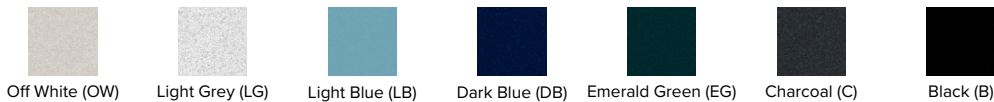

CORE

DESIGNER