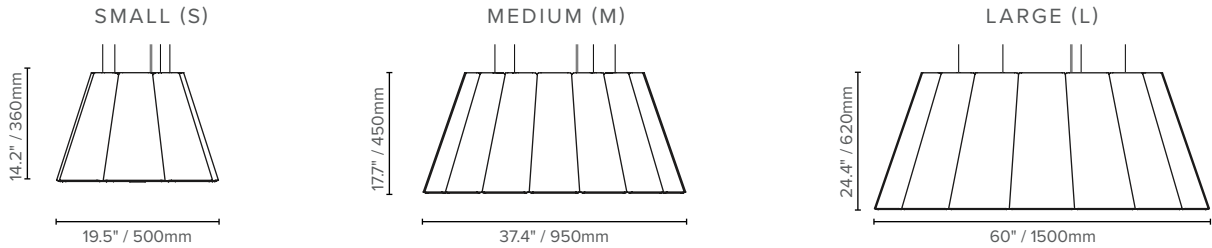

## KEY FEATURES

- Highly effective noise absorption
- 3 sizes and a wide range of colors
- High performance dimmable LED light source (Direct) and optional upwards wash dimmable LED lighting (Indirect)
- UGR<19
- Height adjustable 9' / 3m suspension cables and Black woven power cable
- IES photometric files available
- L70 lifetime rating of 50,000 hours
- Can be mounted flush to ceiling
- Flatpack version available for Large size

## SIZE, OUTPUT AND WEIGHT

	SMALL			MEDIUM			LARGE		
Output	Delivered Lumens	Wattage	Efficacy	Delivered Lumens	Wattage	Efficacy	Delivered Lumens	Wattage	Efficacy
Direct OR Indirect	1833lm	22W	83 lm/W	3850lm	48W	80 lm/W	3850lm	48W	80 lm/W
Direct AND Indirect	-	-	-	7700lm	96W	80 lm/W	7700lm	96W	80 lm/W
Weight	17.6 lbs / 8 Kg			30.8 lbs / 14 Kg			66.1 lbs / 30 Kg		

## PRODUCT DIMENSIONS