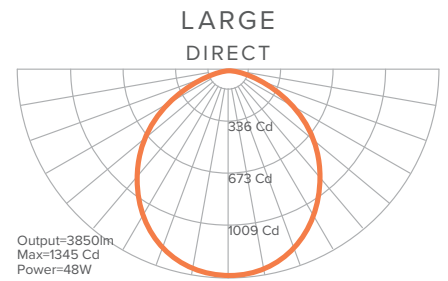

LUMINOUS INTENSITY DISTRIBUTION