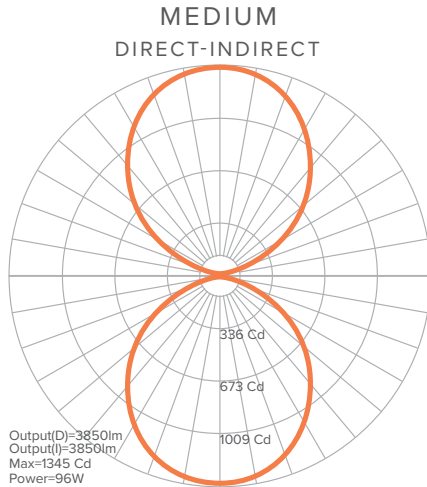

LUMINOUS INTENSITY DISTRIBUTION