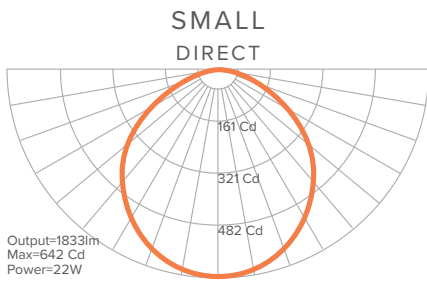

LUMINOUS INTENSITY DISTRIBUTION