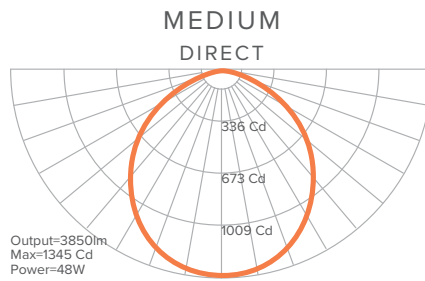

LUMINOUS INTENSITY DISTRIBUTION