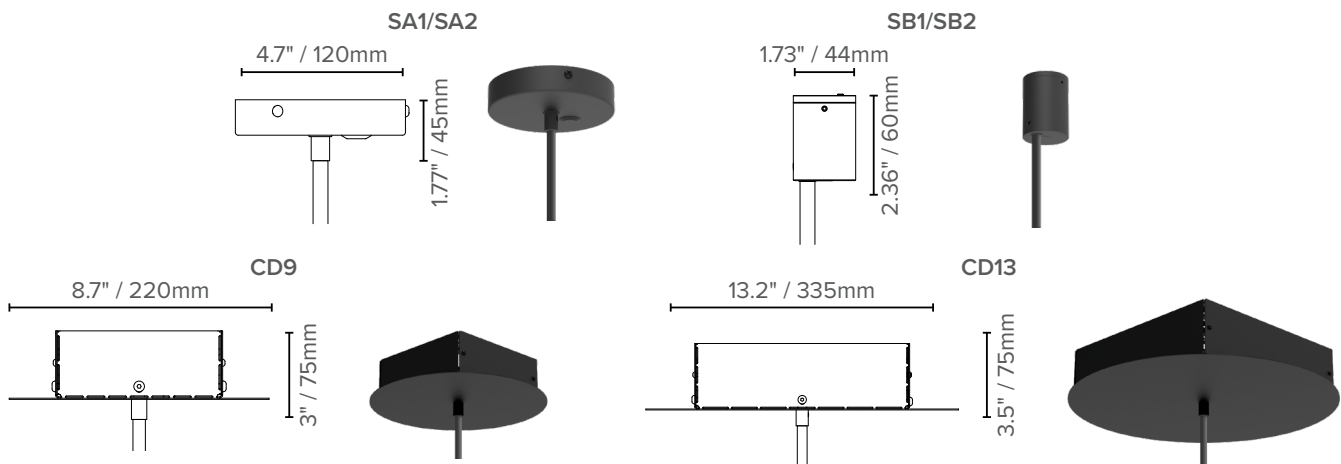

## CANOPY INFORMATION

Please note power cord and canopy will always be supplied in black unless specified otherwise.

PRODUCT	SIZE	OUTPUT	UNIVERSAL (NORTH AMERICA)			GLOBAL	
			RD	CD	E26	RD	E27
LX-VE	SMALL	D	SA1	CD9	SA1	SB1	SB1
	MEDIUM	D	SA1	CD9	SA1	SB1	SB1
		DI	SA1	CD13	SA1	SB1	SB1
	LARGE	D	SA1	CD9	SA1	SB1	SB1
		DI	SA1	CD13	SA1	SB1	SB1