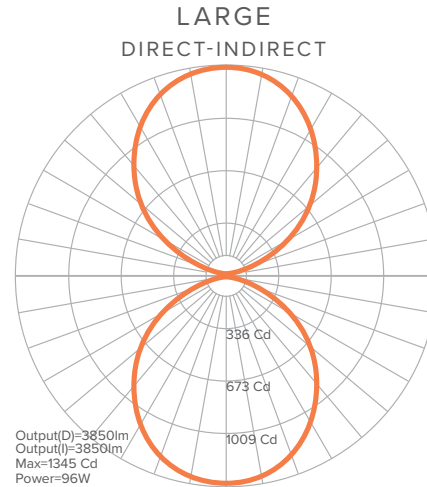

LUMINOUS INTENSITY DISTRIBUTION