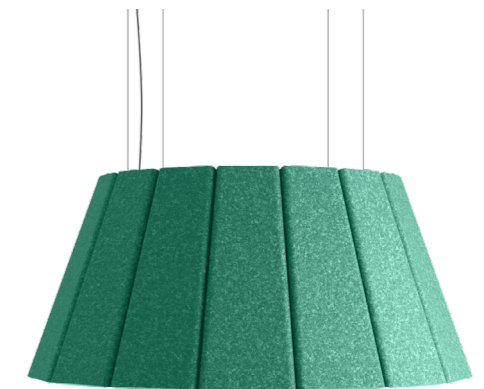

VAPOR ECHO

The Vapor Echo Acoustic pendant turns open spaces into productive work zones by increasing comfort and concentration. The pendant is specifically designed to add a decorative element that doubles as a highly effective means of sound management with 0.5" / 12mm acoustic panels. Ideal for shared workspaces and open-office environments, the Vapor Echo provides the option of indirect or direct dimming capabilities and is also compatible with Casambi Bluetooth.

Available in three sizes and more than 20 colors, Vapor Echo can be customized to suit any interior space as a noise reduction light. Offered in our solid PET color options or the printed MOTIF collection, the pendant is crafted from a dense polyester fiber material that is manufactured from recycled plastics and is fully recyclable at the end of life.