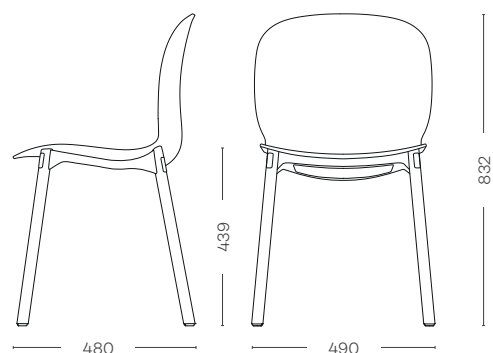

Model

6080 RBM Noor polypropylene chair with wooden legs in natural stained ash, white- or dark stained ash. Seat frame in black painted aluminium as standard

6085 RBM Noor with 3D veneer shell and wooden legs
Seat frame in black painted aluminium as standard
Oak, Oak dark stained

Upholsteries are available on seat (S), seat/back (SB) for model 6080 and 6085. Fully upholstered (F) for 6080.

Product specification

- 6-8 mm polypropylene (PP) or 6.7 mm 3D veneer shells
- Weight: 5.4 kg model 6080, 4.6 kg model 6085
- Seat frame in black painted aluminium as standard (Polished aluminium optional)
- Wooden legs: natural stained ash (White- or dark stained as optional)
- Not stackable
- Tested in accordance with EN 16139, GS, BIFMA (USA) and Möbelfakta (Sweden)
- GREENGUARD (model 6080)
- Environmental Product Declaration (EPD)
  Model 6080: 16.7 kg CO₂, model 6085: 10.7 kg CO₂

Accessories/options

- Dark stained oak 3D veneer shell for: 6085, 6085S, 6085SB
- Seat frame in polished aluminium
- White- or dark stained wooden legs

31051-01 Felt glides, black

S = standard collection (colours/fabrics) – delivery time from factory within 15 working days

E = extended collection (colours/fabrics) – delivery time from factory within 30 working days

See RBM price list for further details