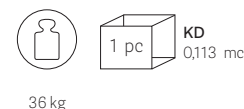

# Buddy BDT\_79X79X32\_NEF\_M

**PEDRALI**  
THE ITALIAN ESSENCE

DESIGN

Manuela Busetti - Andrea Garuti - Matteo Redaelli